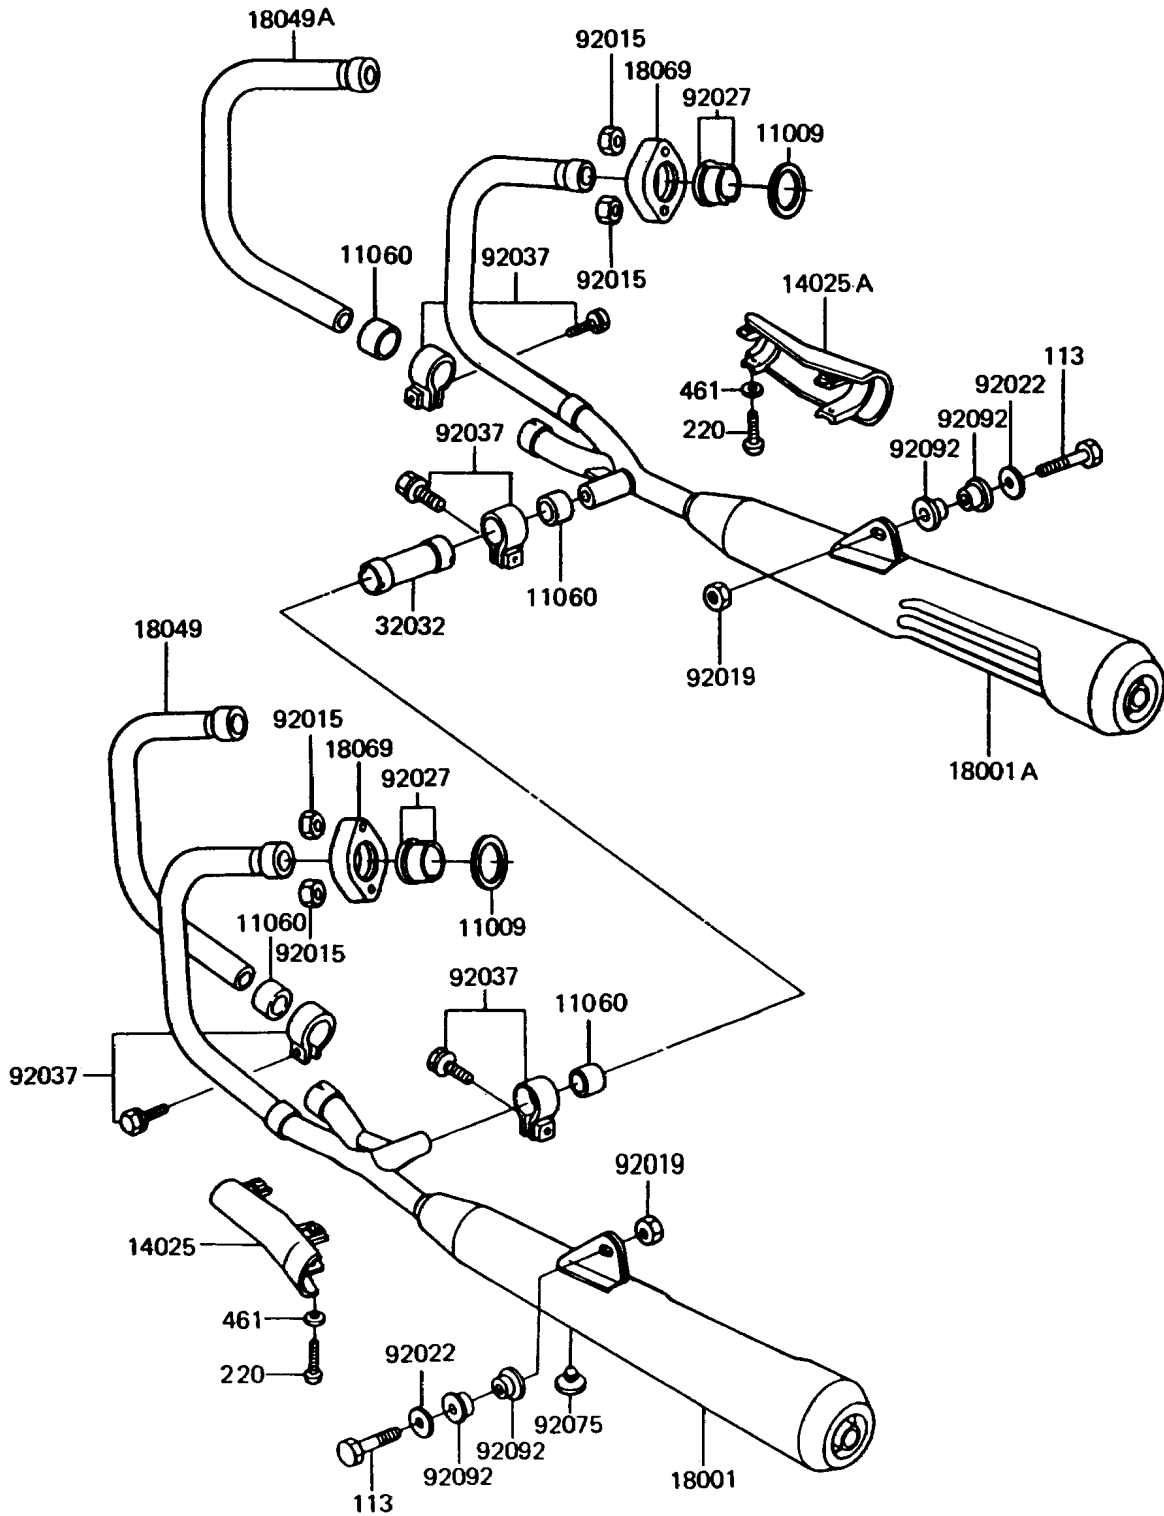

## 1995 Police 1000 PARTS DIAGRAM

Muffler(s)

E1140-0102

## 1995 Police 1000 PARTS LIST

Muffler(s)

ITEM NAME	PART NUMBER	QUANTITY
GASKET,EXHAUST PIPE HOLDER (Ref # 11009)	11009-1906	1
GASKET,MANIFOLD EXHAUST (Ref # 11060)	11060-1068	1
COVER,MUFFLER,LH (Ref # 14025)	14025-1355	1
COVER,MUFFLER,RH (Ref # 14025A)	14025-1356	1
MUFFLER,LH (Ref # 18001)	18001-1595	1
MUFFLER,RH (Ref # 18001A)	18001-1596	1
PIPE-EXHAUST,#2 (Ref # 18049)	18049-1188	1
PIPE-EXHAUST,#3 (Ref # 18049A)	18049-1189	1
HOLDER-EXHAUST PIPE (Ref # 18069)	18069-1015	1
PIPE,MUFFLER CONNECTING (Ref # 32032)	32032-1676	1
NUT,8MM (Ref # 92015)	92015-1398	1
NUT,LOCK,10MM (Ref # 92019)	92019-021	1
WASHER (Ref # 92022)	92022-289	1
COLLAR,EXHAUST PIPE (Ref # 92027)	92027-1300	1
CLAMP,MUFFLER (Ref # 92037)	92037-1258	1
DAMPER (Ref # 92075)	92075-015	1
BUSHING-RUBBER,MUFFLER FITTING (Ref # 92092)	92092-010	1
BOLT-SMALL-FINE,10X55 (Ref # 113)	113N1055	1
SCREW-PAN-CROS (Ref # 220)	220X0645	1
WASHER-SPRING,6MM (Ref # 461)	461F0600	1