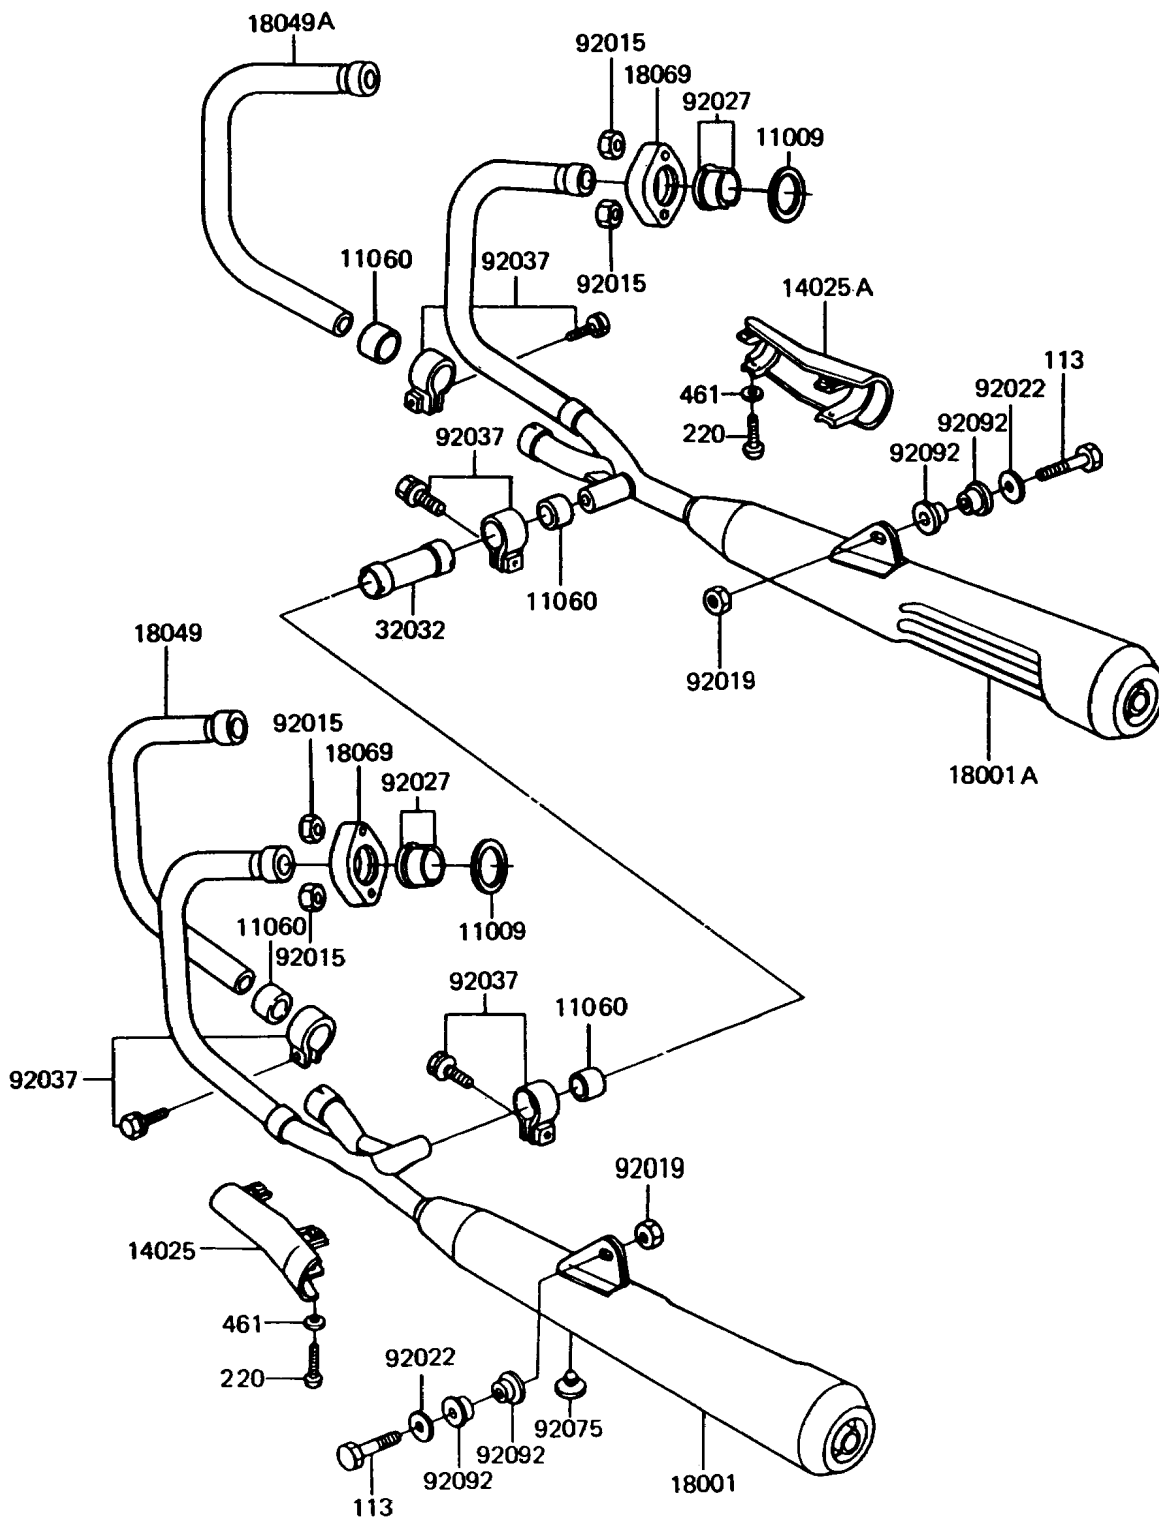

1993 Police 1000 PARTS DIAGRAM

Muffler(s)

E1140-0102

1993 Police 1000 PARTS LIST

Muffler(s)

ITEM NAME	PART NUMBER	QUANTITY
GASKET,EXHAUST PIPE HOLDER (Ref # 11009)	11009-1906	4
GASKET,MANIFOLD EXHAUST (Ref # 11060)	11060-1068	4
COVER,MUFFLER,LH (Ref # 14025)	14025-1355	1
COVER,MUFFLER,RH (Ref # 14025A)	14025-1356	1
MUFFLER,LH (Ref # 18001)	18001-1595	1
MUFFLER,RH (Ref # 18001A)	18001-1596	1
PIPE-EXHAUST,#2 (Ref # 18049)	18049-1188	1
PIPE-EXHAUST,#3 (Ref # 18049A)	18049-1189	1
HOLDER-EXHAUST PIPE (Ref # 18069)	18069-1015	4
PIPE,MUFFLER CONNECTING (Ref # 32032)	32032-1676	1
NUT,8MM (Ref # 92015)	92015-1398	8
NUT,LOCK,10MM (Ref # 92019)	92019-021	2
WASHER (Ref # 92022)	92022-289	2
COLLAR,EXHAUST PIPE (Ref # 92027)	92027-1300	8
CLAMP,MUFFLER (Ref # 92037)	92037-1258	4
DAMPER (Ref # 92075)	92075-015	1
BUSHING-RUBBER,MUFFLER FITTING (Ref # 92092)	92092-010	4
BOLT-SMALL-FINE,10X55 (Ref # 113)	113N1055	2
SCREW-PAN-CROS (Ref # 220)	220X0645	4
WASHER-SPRING,6MM (Ref # 461)	461F0600	4