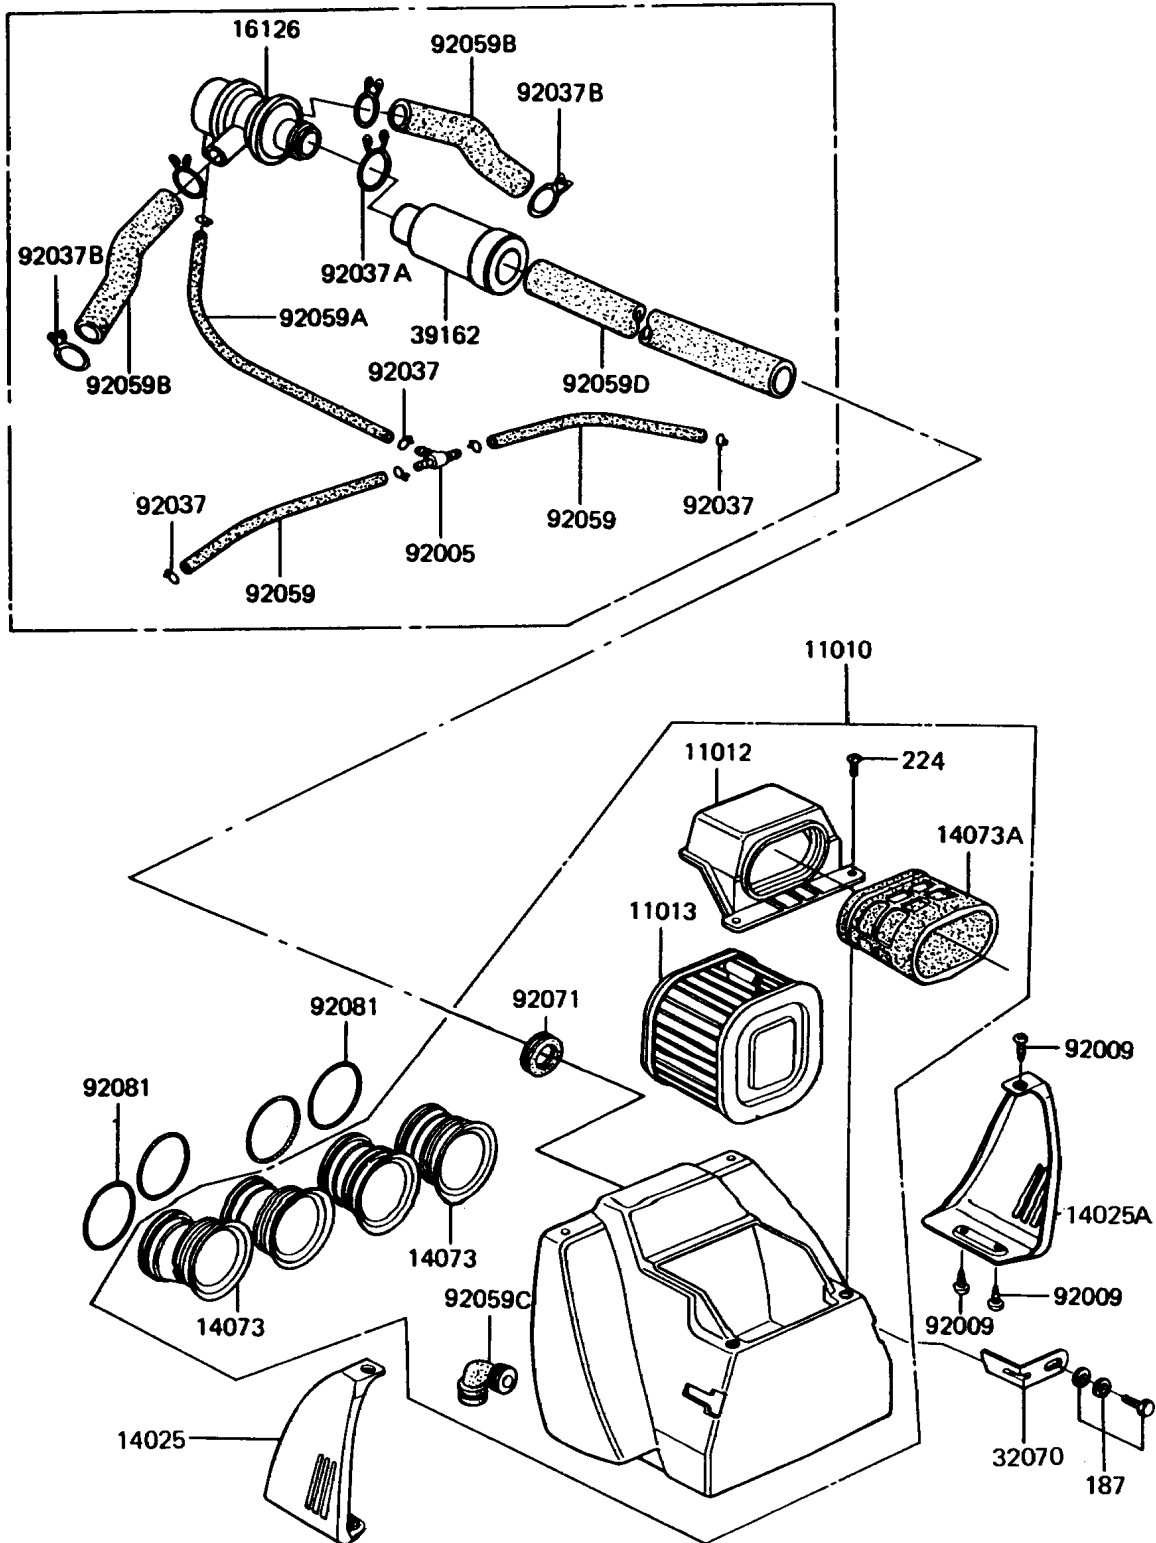

1995 Police 1000 PARTS DIAGRAM

Air Cleaner

E1130-0079

1995 Police 1000 PARTS LIST

Air Cleaner

ITEM NAME	PART NUMBER	QUANTITY
FILTER-ASSY-AIR (Ref # 11010)	11010-1142	1
CAP,AIR FILTER (Ref # 11012)	11012-1167	1
ELEMENT-AIR FILTER (Ref # 11013)	11013-1037	1
COVER,AIR FILTER,LH (Ref # 14025)	14025-1263	1
COVER,AIR FILTER,RH (Ref # 14025A)	14025-1264	1
DUCT,AIR FILTER,OUTLET (Ref # 14073)	14073-1048	1
DUCT,AIR FILTER,INTAKE (Ref # 14073A)	14073-1049	1
VALVE,AIR SWITCH (Ref # 16126)	16126-1014	1
BRACKET,AIR FILTER (Ref # 32070)	32070-038	1
SILENCER-INTAKE (Ref # 39162)	39162-1003	1
FITTING,TUBE,T-TYPE (Ref # 92005)	92005-1017	1
SCREW,TAPPING,5X12 (Ref # 92009)	92009-1319	1
CLAMP,TUBE (Ref # 92037)	92037-072	1
CLAMP,TUBE (Ref # 92037A)	92037-1076	1
CLAMP,TUBE (Ref # 92037B)	92037-213	1
TUBE,4X9X155 (Ref # 92059)	92059-1033	1
TUBE,4X9X370 (Ref # 92059A)	92059-1132	1
TUBE,14X20X89 (Ref # 92059B)	92059-1155	1
TUBE,AIR FILTER (Ref # 92059C)	92059-1156	1
TUBE,14X20X325 (Ref # 92059D)	92059-1161	1
GROMMET,AIR FILTER (Ref # 92071)	92071-1042	1
SPRING,COIL,BLACK (Ref # 92081)	92081-1457	1
BOLT-UPSET-WSP (Ref # 187)	187B0612	1
SCREW-PAN-WP-CROS (Ref # 224)	224B0612	1