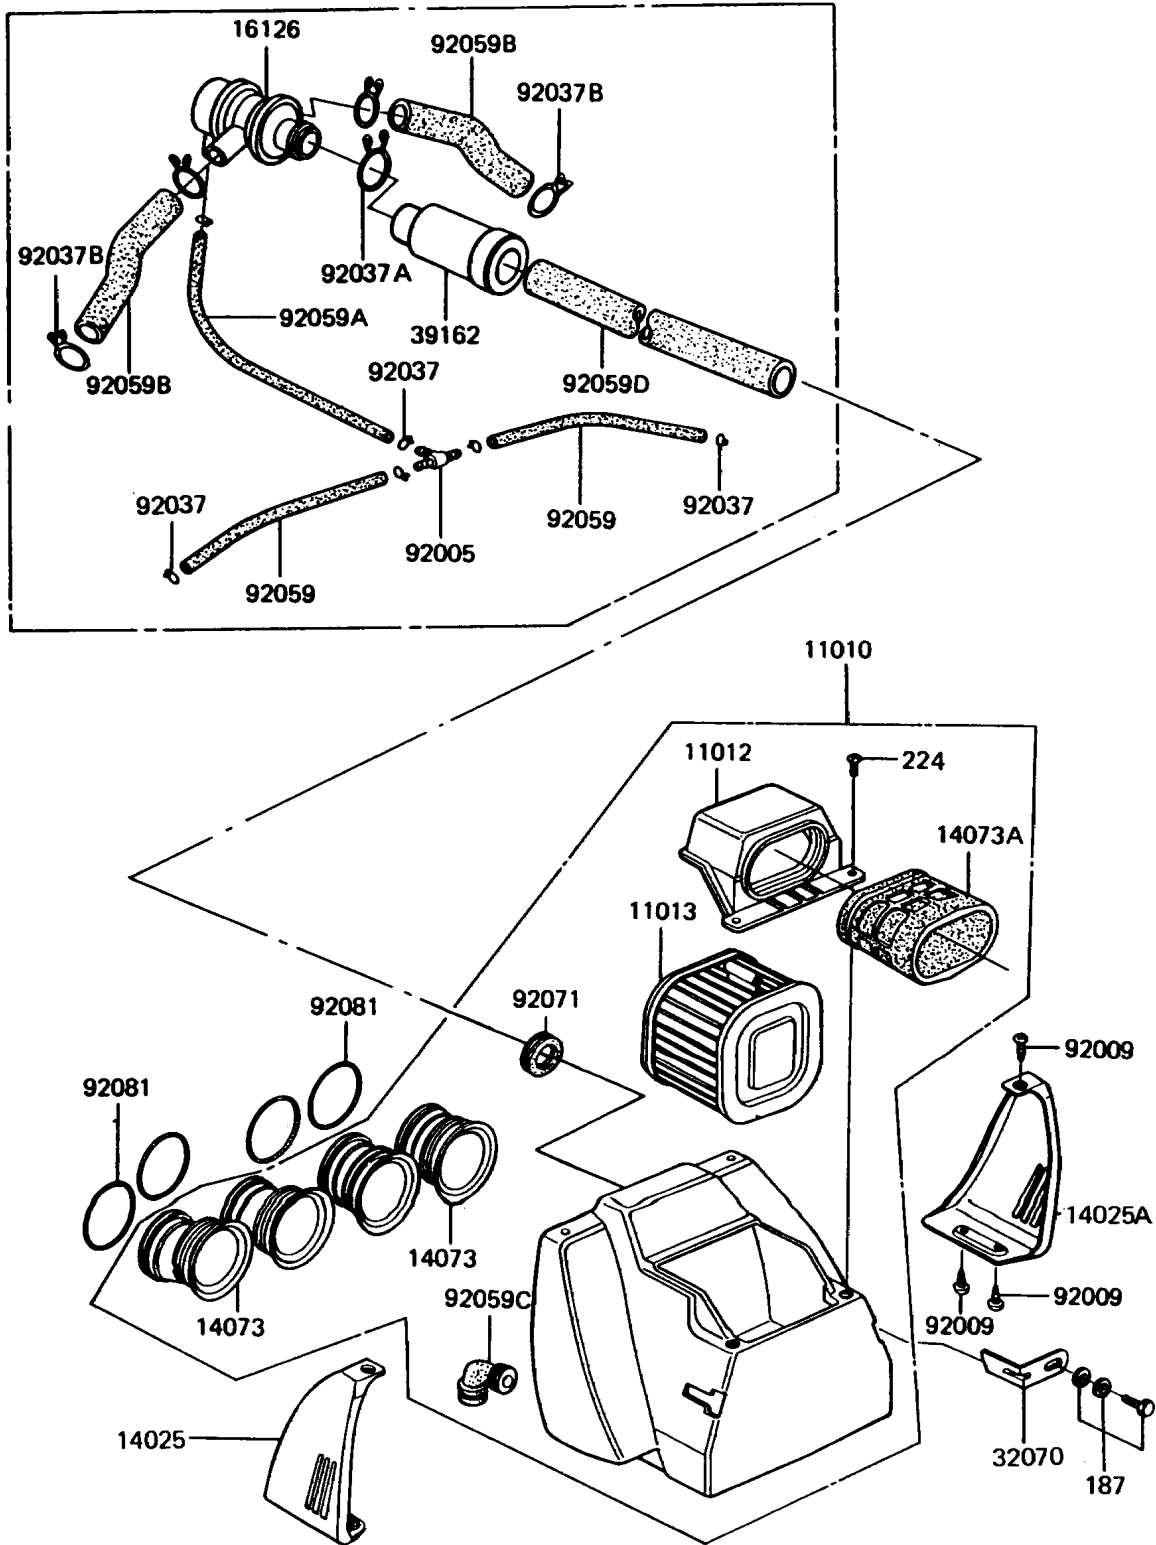

# 1993 Police 1000 PARTS DIAGRAM

Air Cleaner

E1130-0079

# 1993 Police 1000 PARTS LIST

## Air Cleaner

ITEM NAME	PART NUMBER	QUANTITY
FILTER-ASSY-AIR (Ref # 11010)	11010-1142	1
CAP,AIR FILTER (Ref # 11012)	11012-1167	1
ELEMENT-AIR FILTER (Ref # 11013)	11013-1037	1
COVER,AIR FILTER,LH (Ref # 14025)	14025-1263	1
COVER,AIR FILTER,RH (Ref # 14025A)	14025-1264	1
DUCT,AIR FILTER,OUTLET (Ref # 14073)	14073-1048	4
DUCT,AIR FILTER,INTAKE (Ref # 14073A)	14073-1049	1
VALVE,AIR SWITCH (Ref # 16126)	16126-1014	1
BRACKET,AIR FILTER (Ref # 32070)	32070-038	2
SILENCER-INTAKE (Ref # 39162)	39162-1003	1
FITTING,TUBE,T-TYPE (Ref # 92005)	92005-1017	1
SCREW,TAPPING,5X12 (Ref # 92009)	92009-1319	6
CLAMP,TUBE (Ref # 92037)	92037-072	6
CLAMP,TUBE (Ref # 92037A)	92037-1076	1
CLAMP,TUBE (Ref # 92037B)	92037-213	4
TUBE,4X9X155 (Ref # 92059)	92059-1033	2
TUBE,4X9X370 (Ref # 92059A)	92059-1132	1
TUBE,14X20X89 (Ref # 92059B)	92059-1155	2
TUBE,AIR FILTER (Ref # 92059C)	92059-1156	1
TUBE,14X20X325 (Ref # 92059D)	92059-1161	1
GROMMET,AIR FILTER (Ref # 92071)	92071-1042	1
SPRING,COIL,BLACK (Ref # 92081)	92081-1457	4
BOLT-UPSET-WSP (Ref # 187)	187B0612	2
SCREW-PAN-WP-CROS (Ref # 224)	224B0612	2