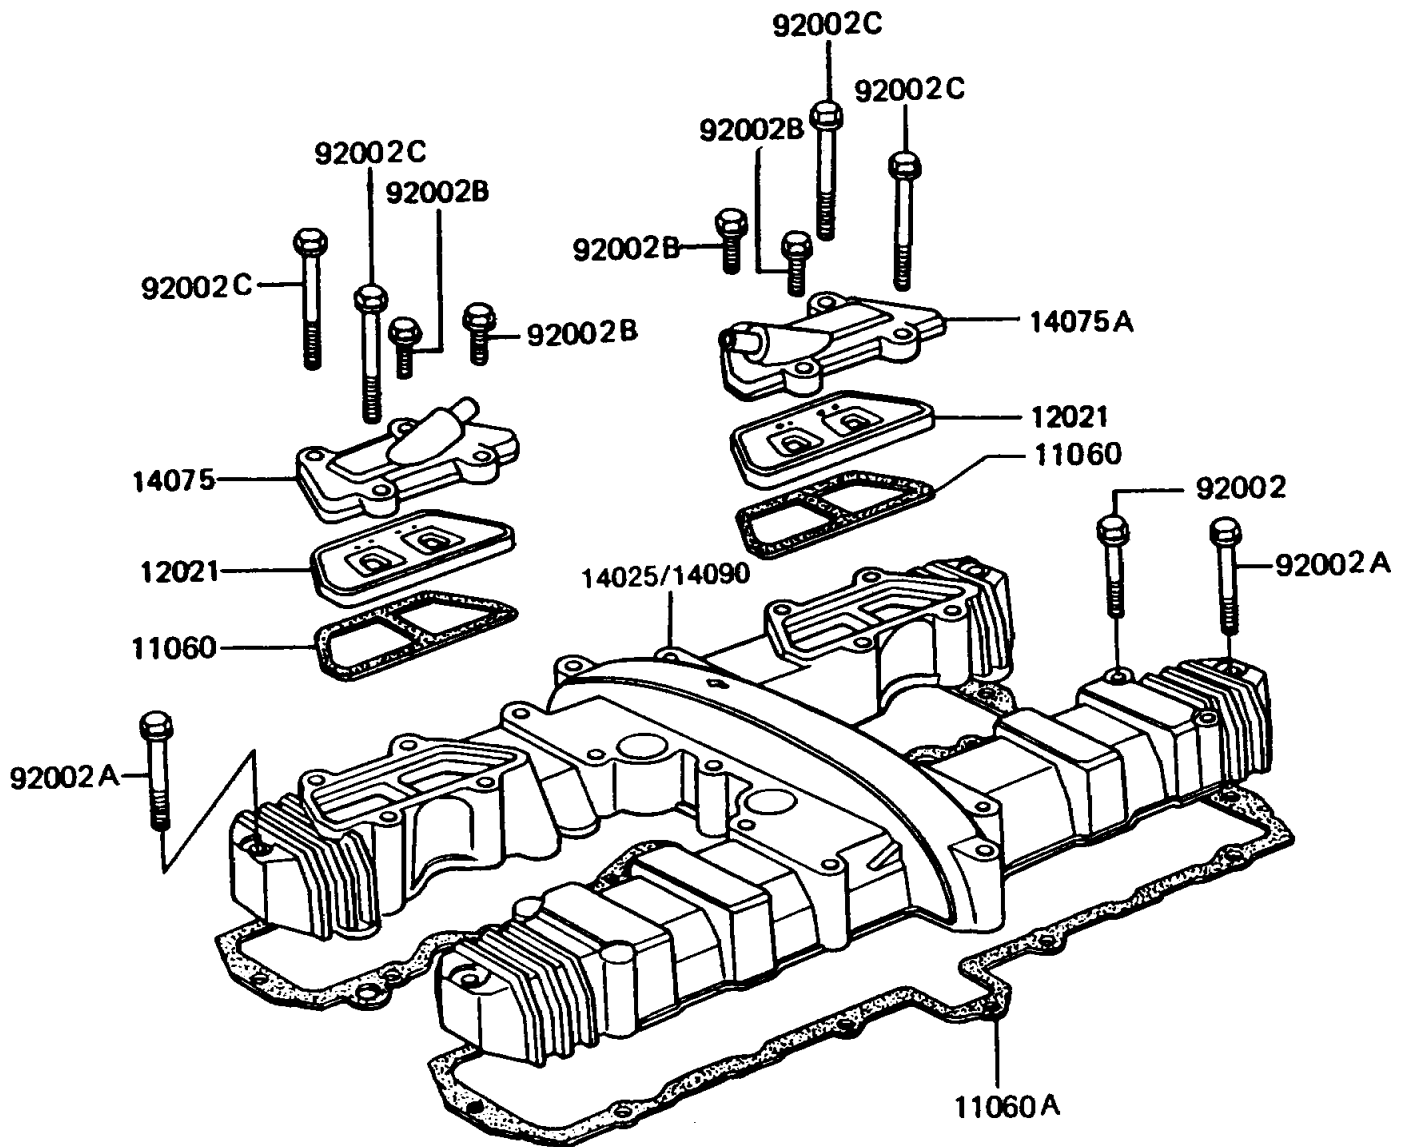

1995 Police 1000 PARTS DIAGRAM

Cylinder Head Cover

E1112-0052

1995 Police 1000 PARTS LIST

Cylinder Head Cover

ITEM NAME	PART NUMBER	QUANTITY
GASKET, REED VALVE (Ref # 11060)	11060-1066	1
GASKET, CYLINDER HEAD COVER (Ref # 11060A)	11060-1691	1
VALVE-ASSY-REED (Ref # 12021)	12021-1008	1
CAP-ASSY, REED VALVE, LH, SILVER (Ref # 14075)	14075-5018	1
CAP-ASSY, REED VALVE, RH, SILVER (Ref # 14075A)	14075-5019	1
COVER, CYLINDER HEAD, SILVER, AP (Ref # 14090)	14090-1419	1
BOLT, 6X45 (Ref # 92002)	92002-1151	1
BOLT, 6X52 (Ref # 92002A)	92002-1152	1
BOLT, 6X22 (Ref # 92002B)	92002-1154	1
BOLT, 6X70 (Ref # 92002C)	92002-1155	1