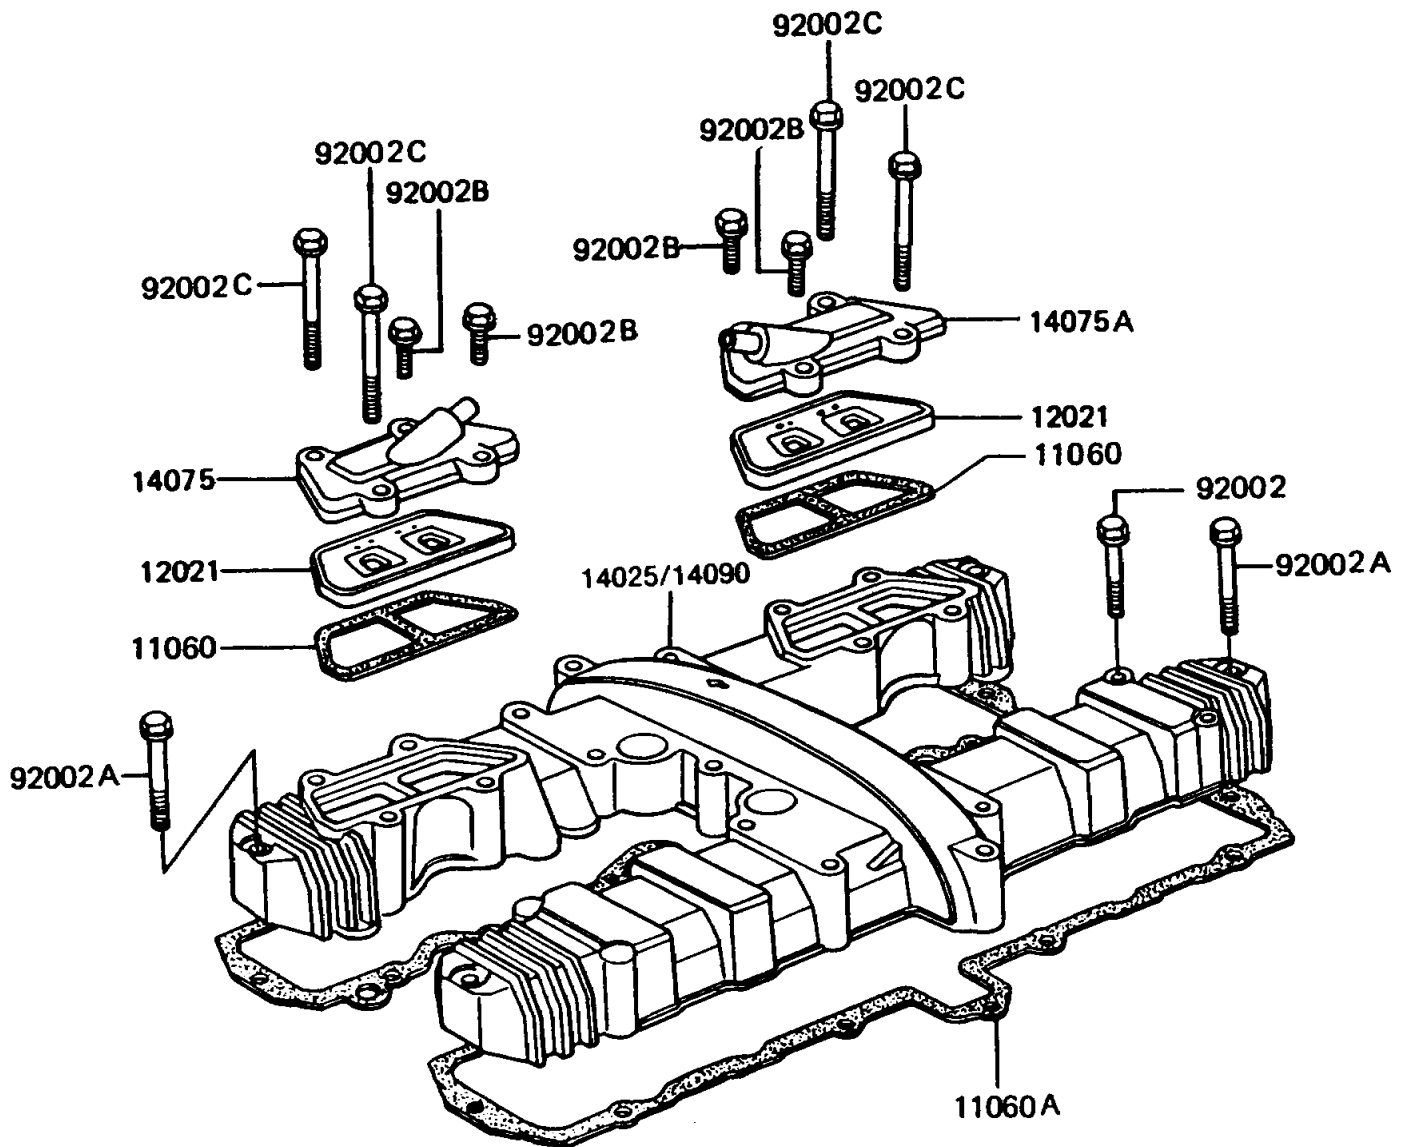

1993 Police 1000 PARTS DIAGRAM

Cylinder Head Cover

E1112-0052

1993 Police 1000 PARTS LIST

Cylinder Head Cover

ITEM NAME	PART NUMBER	QUANTITY
GASKET, REED VALVE (Ref # 11060)	11060-1066	2
GASKET, CYLINDER HEAD COVER (Ref # 11060A)	11060-1691	1
VALVE-ASSY-REED (Ref # 12021)	12021-1008	2
COVER, CYLINDER HEAD, SILVER, AP (Ref # 14025)	14025-1465	1
CAP-ASSY, REED VALVE, LH, SILVER (Ref # 14075)	14075-5018	1
CAP-ASSY, REED VALVE, RH, SILVER (Ref # 14075A)	14075-5019	1
BOLT, 6X45 (Ref # 92002)	92002-1151	16
BOLT, 6X52 (Ref # 92002A)	92002-1152	4
BOLT, 6X22 (Ref # 92002B)	92002-1154	4
BOLT, 6X70 (Ref # 92002C)	92002-1155	4