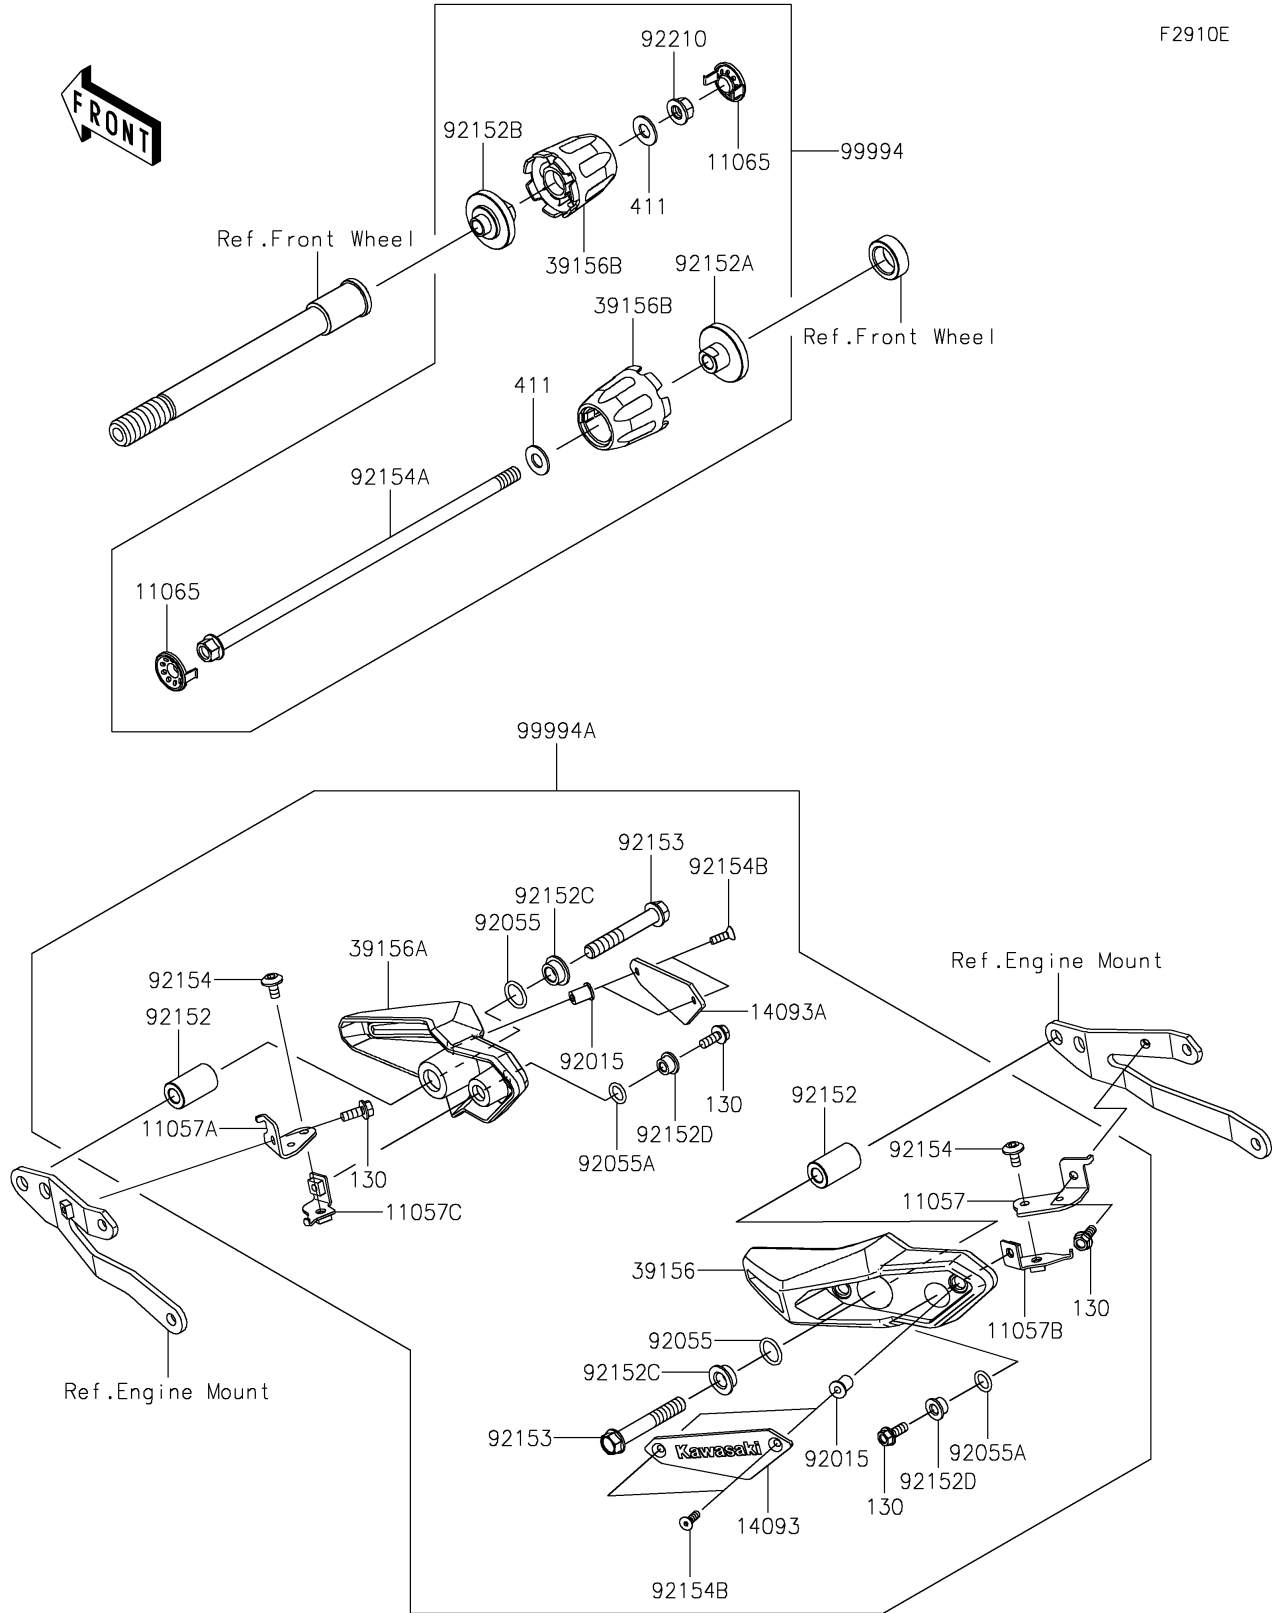

# 2022 Z900 PARTS DIAGRAM

Accessory(Slider)

F2910E

## 2022 Z900 PARTS LIST

### Accessory(Slider)

ITEM NAME	PART NUMBER	QUANTITY
BRACKET,LH (Ref # 11057)	11057-2712	1
BRACKET,RH (Ref # 11057A)	11057-2713	1
BRACKET,LH,FR (Ref # 11057B)	11057-2714	1
BRACKET,RH,FR (Ref # 11057C)	11057-2715	1
CAP,B.SILVER (Ref # 11065)	11065-1313-54N	2
COVER,LH (Ref # 14093)	14093-0516	1
COVER,RH (Ref # 14093A)	14093-0517	1
PAD,LH (Ref # 39156)	39156-2123	1
PAD,RH (Ref # 39156A)	39156-2124	1
PAD,AXLE SLIDER (Ref # 39156B)	39156-2212	2
NUT,WELL,5MM (Ref # 92015)	92015-1757	4
RING-O,15.8X2.4 (Ref # 92055)	92055-0884	2
RING-O,11X2.4 (Ref # 92055A)	92055-0885	2
COLLAR,10.5X20X34 (Ref # 92152)	92152-2268	2
COLLAR,LH (Ref # 92152A)	92152-2272	1
COLLAR,RH (Ref # 92152B)	92152-2273	1
COLLAR,10.5X22X8.1 (Ref # 92152C)	92152-2334	2
COLLAR,6.5X16X8.1 (Ref # 92152D)	92152-2335	2
BOLT,FLANGED,10X65 (Ref # 92153)	92153-1931	2
BOLT,SOCKET,6X12 (Ref # 92154)	92154-1788	2
BOLT,AXLE,10X300 (Ref # 92154A)	92154-2250	1
BOLT,SOCKET,5X16 (Ref # 92154B)	92154-2669	4
NUT,LOCK,FLANGED,10MM (Ref # 92210)	92210-1139	1
KIT-ACCESSORY,FR AXLE SLIDER (Ref # 99994)	99994-1275	1
SHROUD SLIDER (Ref # 99994A)	99994-1350	1
BOLT-FLANGED,6X16 (Ref # 130)	130CB0616	4
WASHER-PLAIN,10MM (Ref # 411)	411AA1000	2