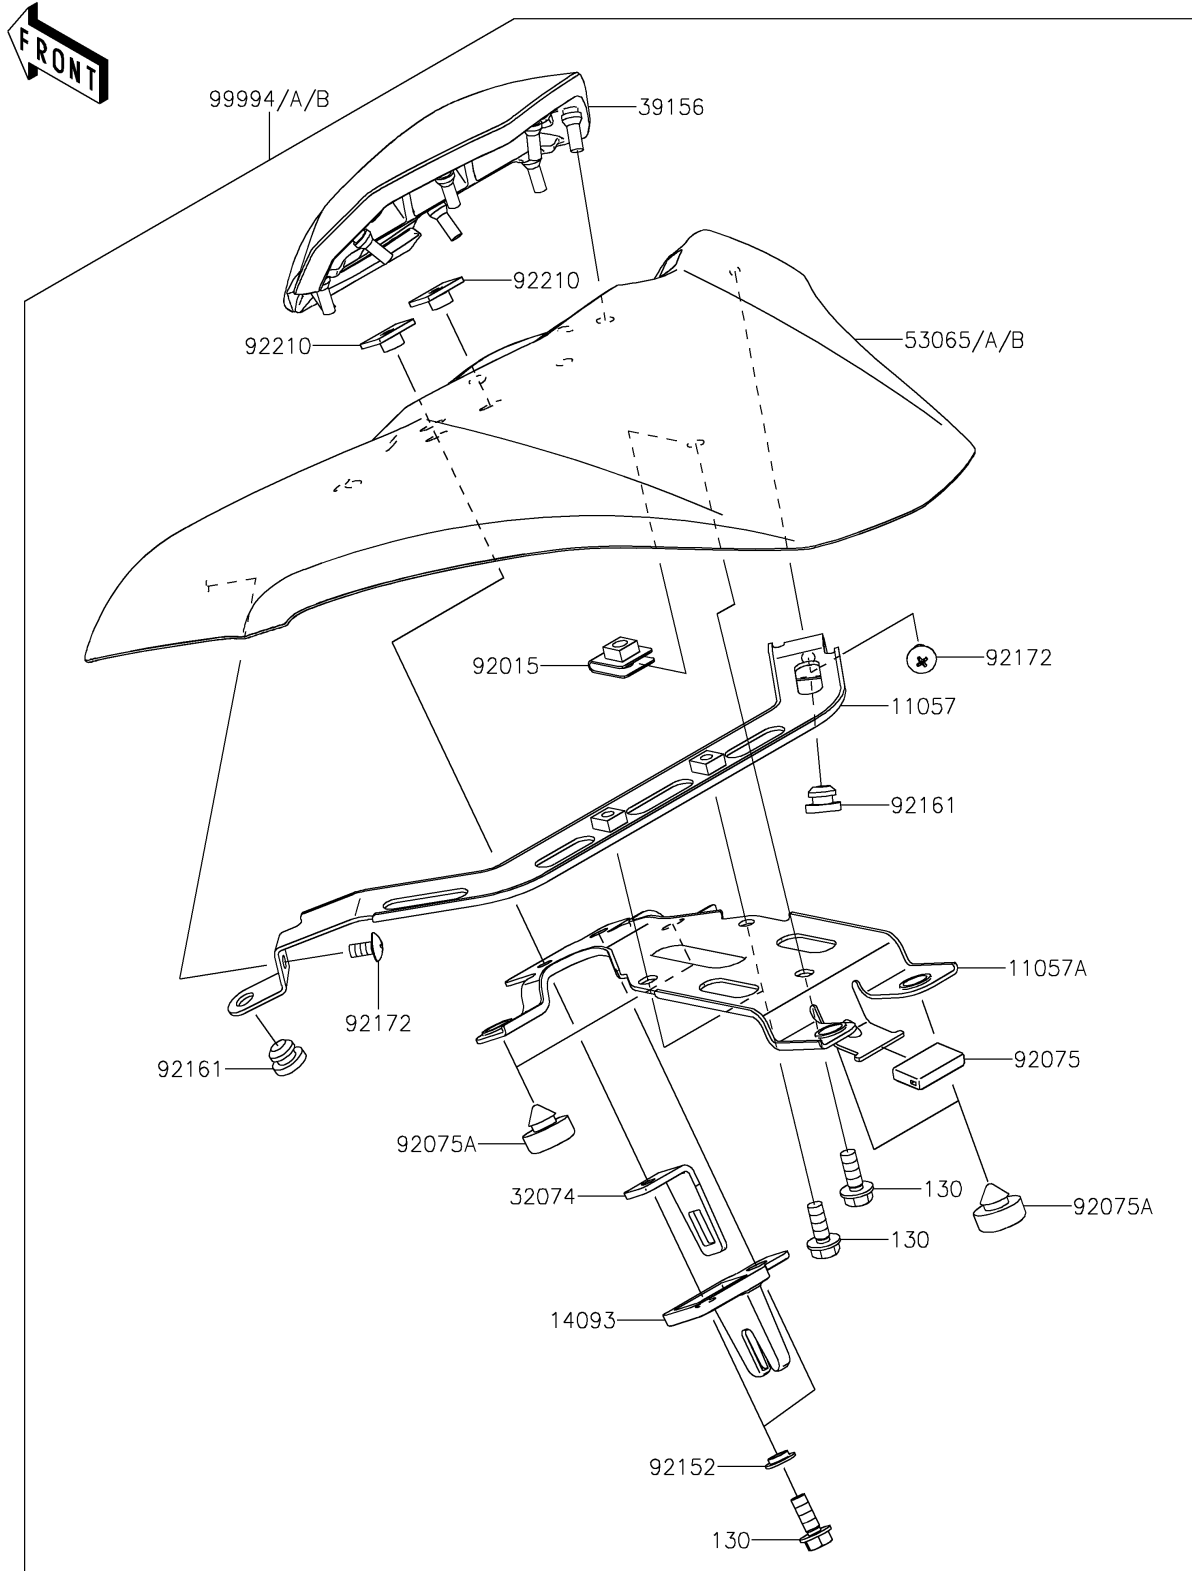

2022 Z900 PARTS DIAGRAM

Accessory(Pillion Seat Cover)

F2910D

2022 Z900 PARTS LIST

Accessory(Pillion Seat Cover)

ITEM NAME	PART NUMBER	QUANTITY
BRACKET (Ref # 11057)	11057-0269	1
BRACKET,MOUNT (Ref # 11057A)	11057-0270	1
COVER (Ref # 14093)	14093-0515	1
BRACKET-LOCK (Ref # 32074)	32074-0017	1
PAD (Ref # 39156)	39156-2122	1
COVER SEAT,M.S.BLACK (Ref # 53065)	53065-0040-660	1
COVER SEAT,P.R.WHITE (Ref # 53065A)	53065-0040-68N	1
COVER SEAT,F.RED (Ref # 53065B)	53065-0040-B1	1
NUT,CLAMP,6MM (Ref # 92015)	92015-1531	1
DAMPER (Ref # 92075)	92075-1446	1
DAMPER,10X20X8 (Ref # 92075A)	92075-1927	4
COLLAR (Ref # 92152)	92152-0250	2
DAMPER (Ref # 92161)	92161-1084	2
SCREW,5X10 (Ref # 92172)	92172-0864	2
NUT,PLATE,6MM (Ref # 92210)	92210-1352	2
PILLION SEAT COVER,M.S.BLK (Ref # 99994)	99994-0835-660	1
PILLION SEAT COVER,P.R.WHITE (Ref # 99994A)	99994-0835-68N	1
PILLION SEAT COVER,F.RED (Ref # 99994B)	99994-0835-B1	1
BOLT-FLANGED,6X16 (Ref # 130)	130BB0616	5