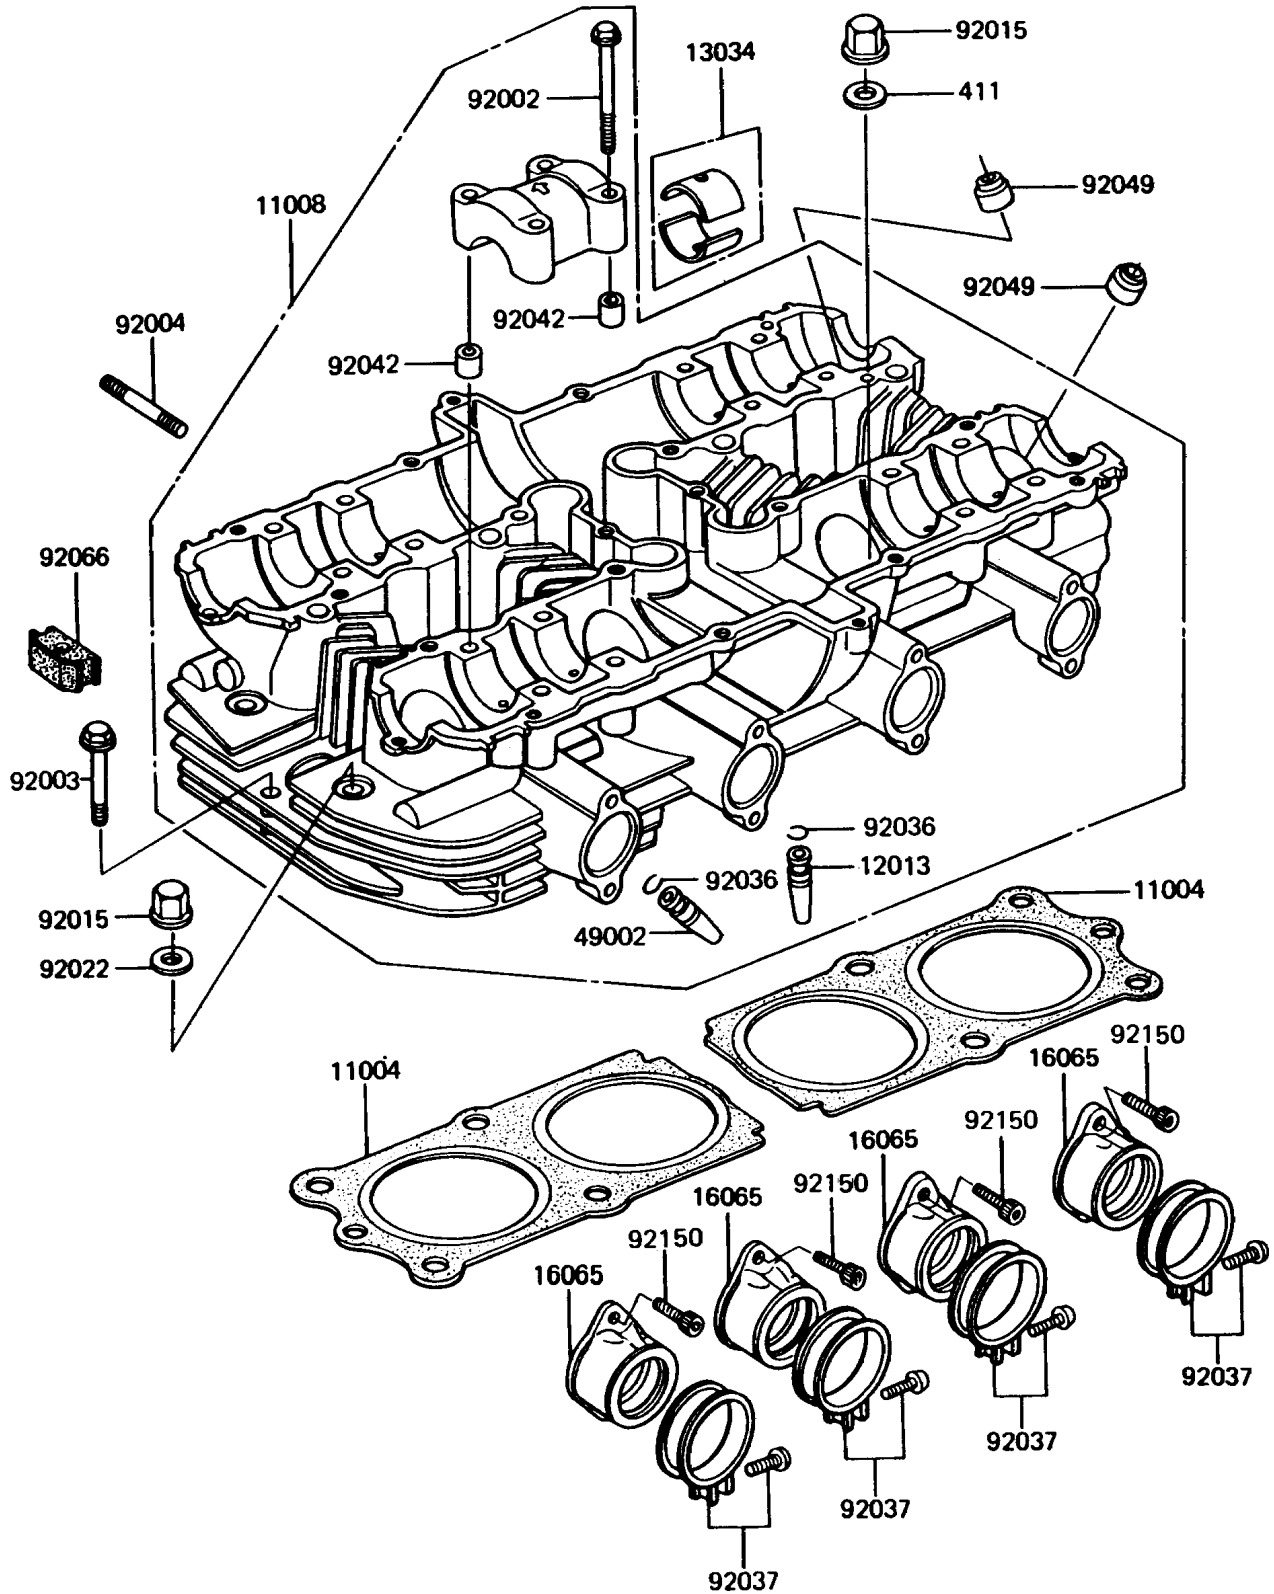

# 1994 Police 1000 PARTS DIAGRAM

Cylinder Head

E1111-0108

# 1994 Police 1000 PARTS LIST

## Cylinder Head

ITEM NAME	PART NUMBER	QUANTITY
GASKET-HEAD (Ref # 11004)	11004-1222	2
HEAD-COMP-CYLINDER,SILVER (Ref # 11008)	11008-1068	1
GUIDE-VALVE,INTAKE (Ref # 12013)	12013-009	4
BUSHING,CAMSHAFT (Ref # 13034)	13034-030	16
HOLDER-CARBURETOR (Ref # 16065)	16065-1135	4
GUIDE-VALVE,EXHAUST (Ref # 49002)	49002-1002	4
BOLT,6X45 (Ref # 92002)	92002-1300	16
BOLT,FLANGED,6X45 (Ref # 92003)	92003-092	2
STUD,8X30 (Ref # 92004)	92004-1121	8
NUT,FLANGED CAP,10MM (Ref # 92015)	92015-076	12
WASHER,10.5X22X1.6 (Ref # 92022)	92022-1005	4
RING-SNAP (Ref # 92036)	92036-023	8
CLAMP,ID=53,BLACK (Ref # 92037)	92037-1304	4
PIN,DOWEL,6.3X8X14 (Ref # 92042)	92042-007	8
SEAL-OIL,RV37129.5 (Ref # 92049)	92049-016	8
PLUG,CYLINDER HEAD COVER (Ref # 92066)	92066-1106	4
BOLT,SOCKET,6X16 (Ref # 92150)	92150-1655	8
WASHER-PLAIN,10MM (Ref # 411)	411B1000	8