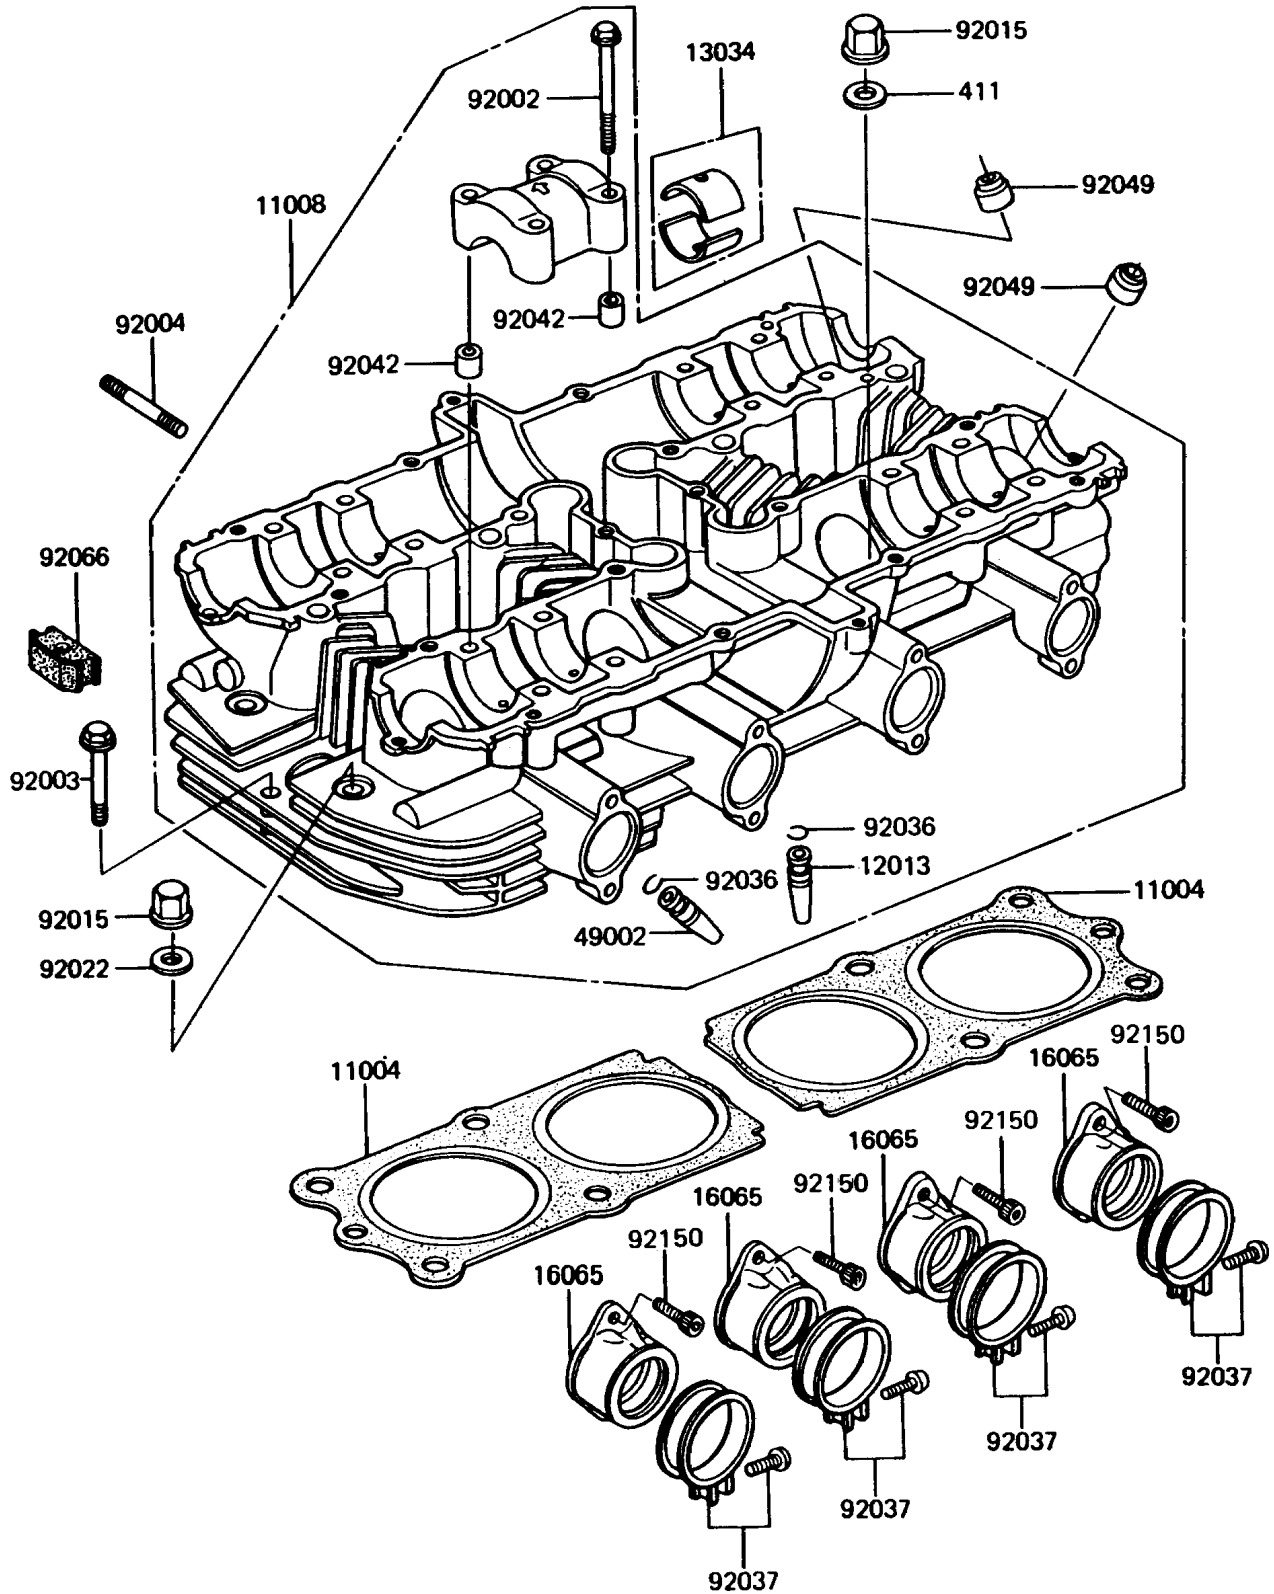

# 1993 Police 1000 PARTS DIAGRAM

Cylinder Head

E1111-0108

# 1993 Police 1000 PARTS LIST

## Cylinder Head

ITEM NAME	PART NUMBER	QUANTITY
GASKET-HEAD (Ref # 11004)	11004-1222	2
HEAD-COMP-CYLINDER,SILVER (Ref # 11008)	11008-1068	1
GUIDE-VALVE,INTAKE (Ref # 12013)	12013-009	4
BUSHING,CAMSHAFT (Ref # 13034)	13034-030	16
HOLDER-CARBURETOR (Ref # 16065)	16065-1135	4
GUIDE-VALVE,EXHAUST (Ref # 49002)	49002-1002	4
BOLT,6X45 (Ref # 92002)	92002-1300	16
BOLT,FLANGED,6X45 (Ref # 92003)	92003-092	2
STUD,8X30 (Ref # 92004)	92004-1121	8
NUT,FLANGED CAP,10MM (Ref # 92015)	92015-076	12
WASHER,10.5X22X1.6 (Ref # 92022)	92022-1005	4
RING-SNAP (Ref # 92036)	92036-023	8
CLAMP,ID=53,BLACK (Ref # 92037)	92037-1304	4
PIN,DOWEL,6.3X8X14 (Ref # 92042)	92042-007	8
SEAL-OIL,RV37129.5 (Ref # 92049)	92049-016	8
PLUG,CYLINDER HEAD COVER (Ref # 92066)	92066-1106	4
BOLT,SOCKET,6X16 (Ref # 92150)	92150-1655	8
WASHER-PLAIN,10MM (Ref # 411)	411B1000	8