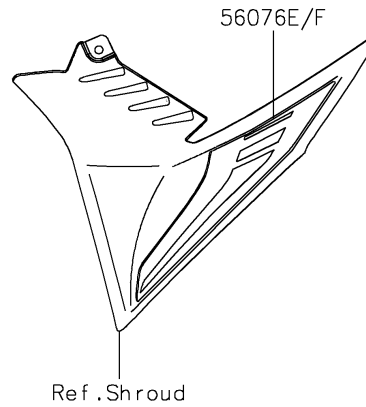

# 2022 Z900 PARTS DIAGRAM

Decals(Blue)(FNSNN/FNSNL)(CA,US)

F2861

## 2022 Z900 PARTS LIST

Decals(Blue)(FNSNN/FNSNL)(CA,US)

ITEM NAME	PART NUMBER	QUANTITY
MARK,KAWASAKI (Ref # 56054)	56054-1356	2
MARK,FR FENDER,ABS (Ref # 56054A)	56054-1413	2
MARK,Z,3D (Ref # 56054B)	56054-3776	2
PATTERN,WHEEL,BLK/SIL,700X6 (Ref # 56076)	56076-3855	4
PATTERN,TANK COVER,LH,FR (Ref # 56076A)	56076-3952	1
PATTERN,TANK COVER,LH,RR (Ref # 56076B)	56076-3953	1
PATTERN,TANK COVER,RH,FR (Ref # 56076C)	56076-3954	1
PATTERN,TANK COVER,RH,RR (Ref # 56076D)	56076-3955	1
PATTERN,SHROUD,LH (Ref # 56076E)	56076-3956	1
PATTERN,SHROUD,RH (Ref # 56076F)	56076-3957	1
PATTERN,TAIL COVER,LH (Ref # 56076G)	56076-3958	1
PATTERN,TAIL COVER,RH (Ref # 56076H)	56076-3959	1
RIM STRIPE APPLICATOR (Ref # 57001)	57001-1752	AR
RIM STRIPE APPLICATOR (Ref # 57001)	57001-1752	1