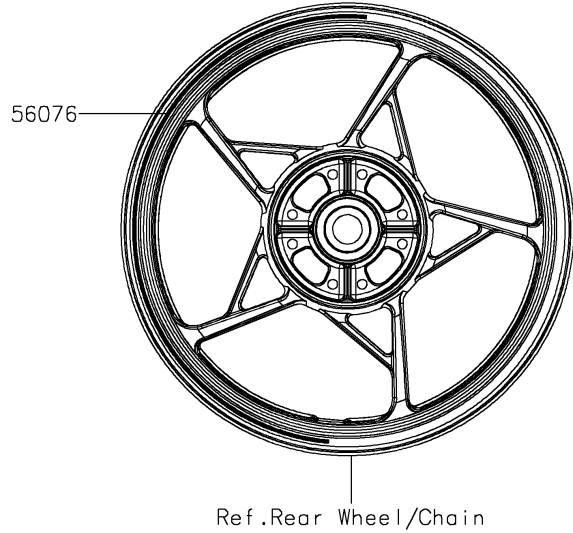

# 2022 Z900 PARTS DIAGRAM

Decals(Blue)(FNSNN/FNSNL)(CA,US)

F2861

## 2022 Z900 PARTS LIST

Decals(Blue)(FNSNN/FNSNL)(CA,US)

ITEM NAME	PART NUMBER	QUANTITY
MARK,KAWASAKI (Ref # 56054)	56054-1356	2
MARK,FR FENDER,ABS (Ref # 56054A)	56054-1413	2
MARK,Z,3D (Ref # 56054B)	56054-3776	2
PATTERN,WHEEL,BLK/SIL,700X6 (Ref # 56076)	56076-3855	4
PATTERN,TANK COVER,LH,FR (Ref # 56076A)	56076-3952	1
PATTERN,TANK COVER,LH,RR (Ref # 56076B)	56076-3953	1
PATTERN,TANK COVER,RH,FR (Ref # 56076C)	56076-3954	1
PATTERN,TANK COVER,RH,RR (Ref # 56076D)	56076-3955	1
PATTERN,SHROUD,LH (Ref # 56076E)	56076-3956	1
PATTERN,SHROUD,RH (Ref # 56076F)	56076-3957	1
PATTERN,TAIL COVER,LH (Ref # 56076G)	56076-3958	1
PATTERN,TAIL COVER,RH (Ref # 56076H)	56076-3959	1
RIM STRIPE APPLICATOR (Ref # 57001)	57001-1752	AR
RIM STRIPE APPLICATOR (Ref # 57001)	57001-1752	1