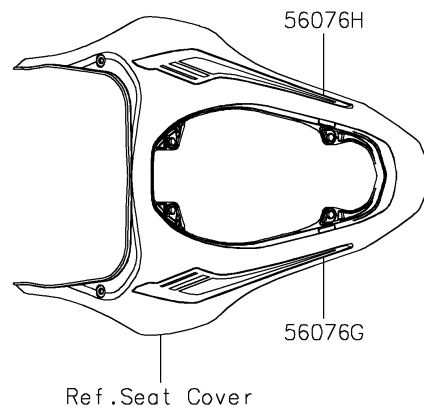

# 2022 Z900 PARTS DIAGRAM

Decals(Blue)(FNSNN/FNSNL)(CA,US)

F2861

## 2022 Z900 PARTS LIST

Decals(Blue)(FNSNN/FNSNL)(CA,US)

ITEM NAME	PART NUMBER	QUANTITY
MARK,KAWASAKI (Ref # 56054)	56054-1356	2
MARK,FR FENDER,ABS (Ref # 56054A)	56054-1413	2
MARK,Z,3D (Ref # 56054B)	56054-3776	2
PATTERN,WHEEL,BLK/SIL,700X6 (Ref # 56076)	56076-3855	4
PATTERN,TANK COVER,LH,FR (Ref # 56076A)	56076-3952	1
PATTERN,TANK COVER,LH,RR (Ref # 56076B)	56076-3953	1
PATTERN,TANK COVER,RH,FR (Ref # 56076C)	56076-3954	1
PATTERN,TANK COVER,RH,RR (Ref # 56076D)	56076-3955	1
PATTERN,SHROUD,LH (Ref # 56076E)	56076-3956	1
PATTERN,SHROUD,RH (Ref # 56076F)	56076-3957	1
PATTERN,TAIL COVER,LH (Ref # 56076G)	56076-3958	1
PATTERN,TAIL COVER,RH (Ref # 56076H)	56076-3959	1
RIM STRIPE APPLICATOR (Ref # 57001)	57001-1752	AR
RIM STRIPE APPLICATOR (Ref # 57001)	57001-1752	1