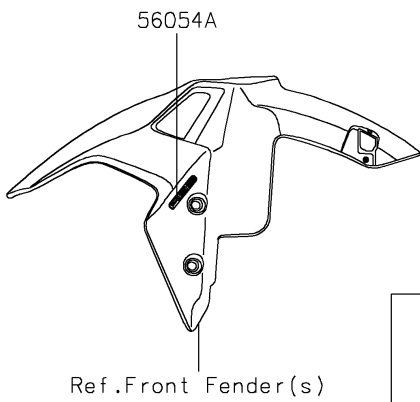

# 2022 Z900 PARTS DIAGRAM

Decals(Blue)(FNSNN/FNSNL)(CA,US)

F2861

## 2022 Z900 PARTS LIST

Decals(Blue)(FNSNN/FNSNL)(CA,US)

ITEM NAME	PART NUMBER	QUANTITY
MARK,KAWASAKI (Ref # 56054)	56054-1356	2
MARK,FR FENDER,ABS (Ref # 56054A)	56054-1413	2
MARK,Z,3D (Ref # 56054B)	56054-3776	2
PATTERN,WHEEL,BLK/SIL,700X6 (Ref # 56076)	56076-3855	4
PATTERN,TANK COVER,LH,FR (Ref # 56076A)	56076-3952	1
PATTERN,TANK COVER,LH,RR (Ref # 56076B)	56076-3953	1
PATTERN,TANK COVER,RH,FR (Ref # 56076C)	56076-3954	1
PATTERN,TANK COVER,RH,RR (Ref # 56076D)	56076-3955	1
PATTERN,SHROUD,LH (Ref # 56076E)	56076-3956	1
PATTERN,SHROUD,RH (Ref # 56076F)	56076-3957	1
PATTERN,TAIL COVER,LH (Ref # 56076G)	56076-3958	1
PATTERN,TAIL COVER,RH (Ref # 56076H)	56076-3959	1
RIM STRIPE APPLICATOR (Ref # 57001)	57001-1752	AR
RIM STRIPE APPLICATOR (Ref # 57001)	57001-1752	1