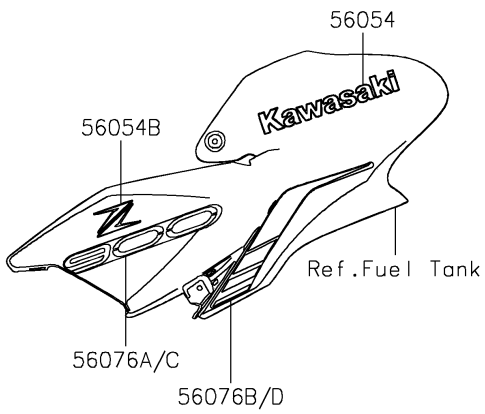

# 2022 Z900 PARTS DIAGRAM

Decals(Blue)(FNSNN/FNSNL)(CA,US)

F2861

## 2022 Z900 PARTS LIST

Decals(Blue)(FNSNN/FNSNL)(CA,US)

ITEM NAME	PART NUMBER	QUANTITY
MARK,KAWASAKI (Ref # 56054)	56054-1356	2
MARK,FR FENDER,ABS (Ref # 56054A)	56054-1413	2
MARK,Z,3D (Ref # 56054B)	56054-3776	2
PATTERN,WHEEL,BLK/SIL,700X6 (Ref # 56076)	56076-3855	4
PATTERN,TANK COVER,LH,FR (Ref # 56076A)	56076-3952	1
PATTERN,TANK COVER,LH,RR (Ref # 56076B)	56076-3953	1
PATTERN,TANK COVER,RH,FR (Ref # 56076C)	56076-3954	1
PATTERN,TANK COVER,RH,RR (Ref # 56076D)	56076-3955	1
PATTERN,SHROUD,LH (Ref # 56076E)	56076-3956	1
PATTERN,SHROUD,RH (Ref # 56076F)	56076-3957	1
PATTERN,TAIL COVER,LH (Ref # 56076G)	56076-3958	1
PATTERN,TAIL COVER,RH (Ref # 56076H)	56076-3959	1
RIM STRIPE APPLICATOR (Ref # 57001)	57001-1752	AR
RIM STRIPE APPLICATOR (Ref # 57001)	57001-1752	1