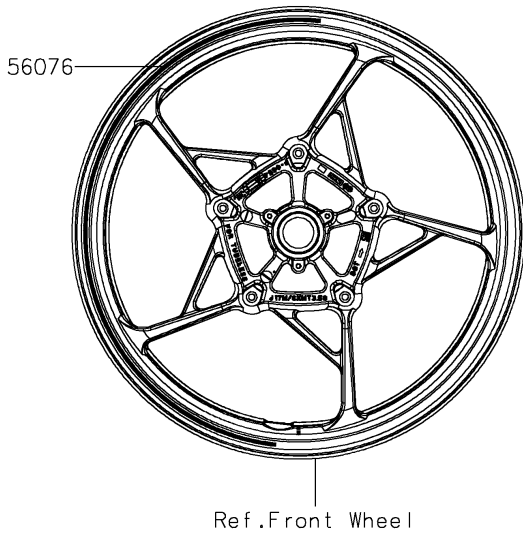

# 2022 Z900 PARTS DIAGRAM

Decals(Blue)(FNSNN/FNSNL)(CA,US)

F2861

## 2022 Z900 PARTS LIST

Decals(Blue)(FNSNN/FNSNL)(CA,US)

ITEM NAME	PART NUMBER	QUANTITY
MARK,KAWASAKI (Ref # 56054)	56054-1356	2
MARK,FR FENDER,ABS (Ref # 56054A)	56054-1413	2
MARK,Z,3D (Ref # 56054B)	56054-3776	2
PATTERN,WHEEL,BLK/SIL,700X6 (Ref # 56076)	56076-3855	4
PATTERN,TANK COVER,LH,FR (Ref # 56076A)	56076-3952	1
PATTERN,TANK COVER,LH,RR (Ref # 56076B)	56076-3953	1
PATTERN,TANK COVER,RH,FR (Ref # 56076C)	56076-3954	1
PATTERN,TANK COVER,RH,RR (Ref # 56076D)	56076-3955	1
PATTERN,SHROUD,LH (Ref # 56076E)	56076-3956	1
PATTERN,SHROUD,RH (Ref # 56076F)	56076-3957	1
PATTERN,TAIL COVER,LH (Ref # 56076G)	56076-3958	1
PATTERN,TAIL COVER,RH (Ref # 56076H)	56076-3959	1
RIM STRIPE APPLICATOR (Ref # 57001)	57001-1752	AR
RIM STRIPE APPLICATOR (Ref # 57001)	57001-1752	1