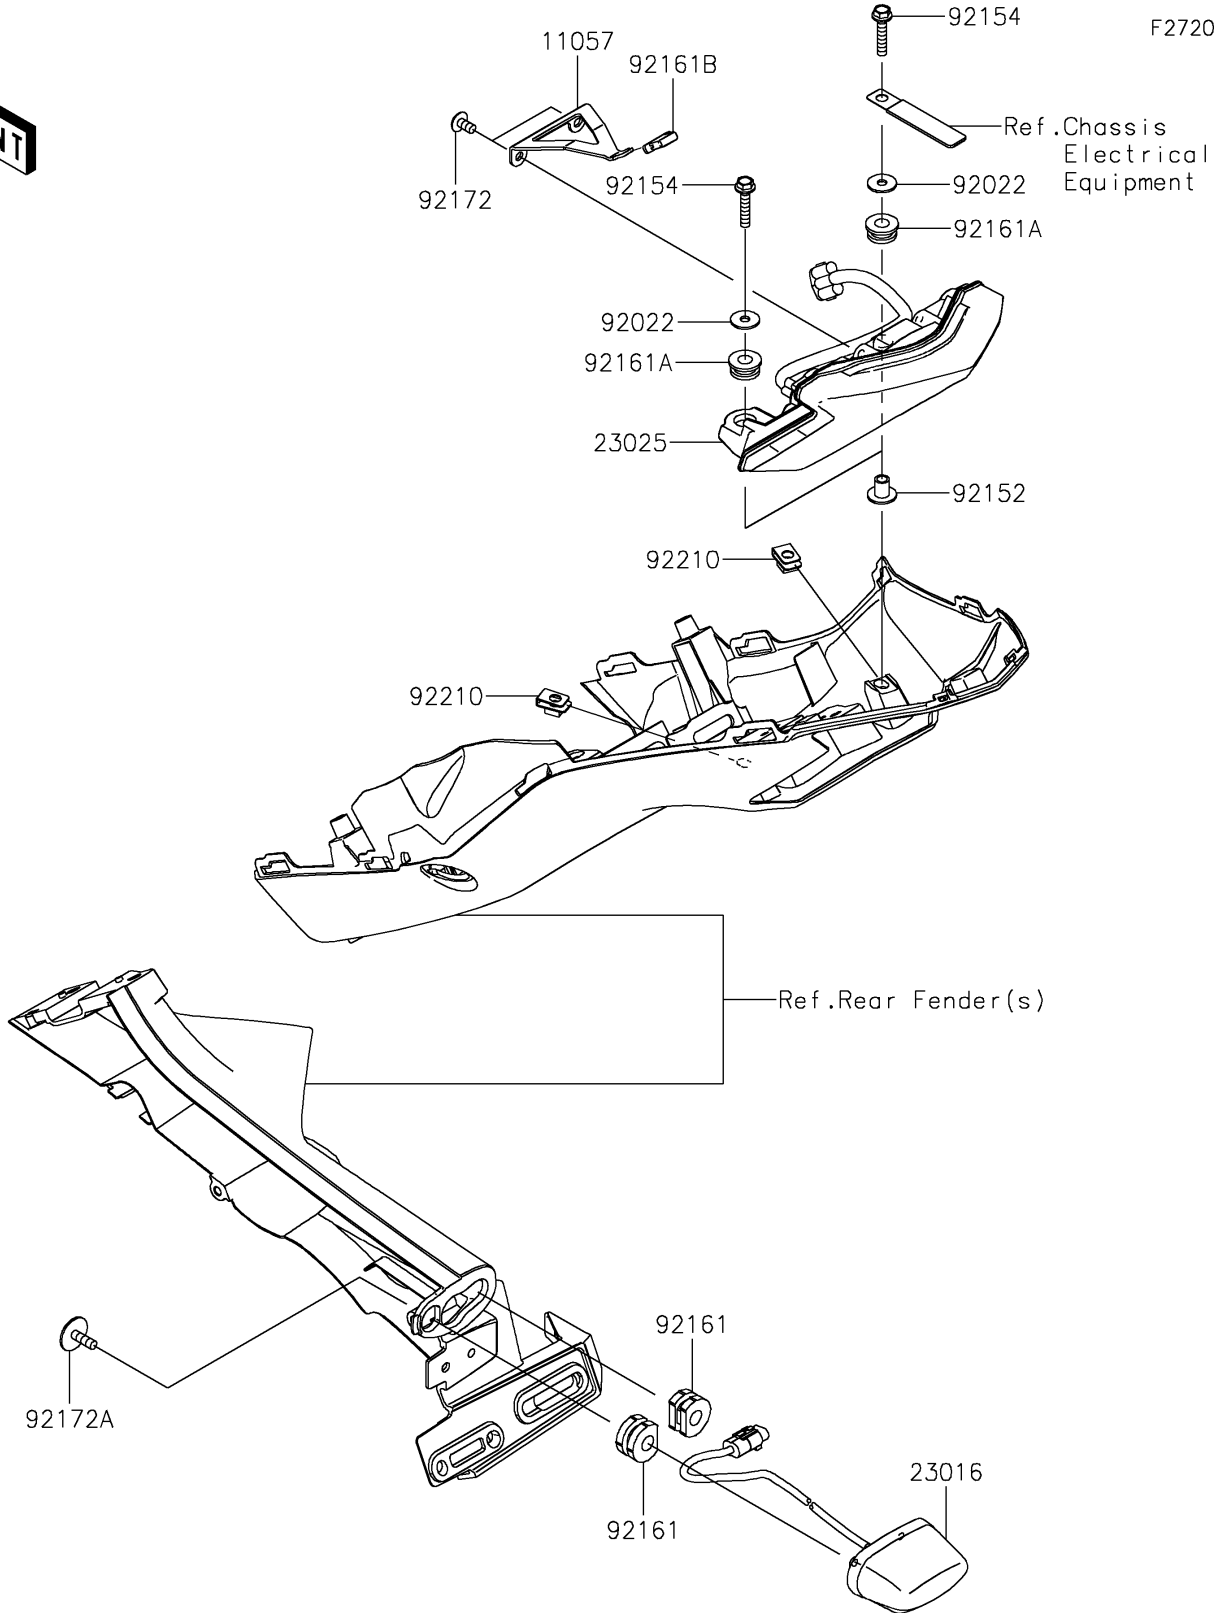

# 2022 Z900 PARTS DIAGRAM

Taillight(s)

## 2022 Z900 PARTS LIST

### Taillight(s)

ITEM NAME	PART NUMBER	QUANTITY
BRACKET,TAIL LAMP (Ref # 11057)	11057-0247	1
LAMP-ASSY,LICENSE,LED (Ref # 23016)	23016-0639	1
LAMP-TAIL (Ref # 23025)	23025-0361	1
WASHER,5.2X16X1.2 (Ref # 92022)	92022-263	2
COLLAR,5.6X8X11.2 (Ref # 92152)	92152-1562	2
BOLT,FLANGED,5X25 (Ref # 92154)	92154-2682	2
DAMPER (Ref # 92161)	92161-0776	2
DAMPER,8X18X8.1 (Ref # 92161A)	92161-1369	2
DAMPER (Ref # 92161B)	92161-1917	1
SCREW,5X10 (Ref # 92172)	92172-0864	2
SCREW,TAPTITE,5X16 (Ref # 92172A)	92172-1427	2
NUT,PLATE,5MM (Ref # 92210)	92210-0935	2