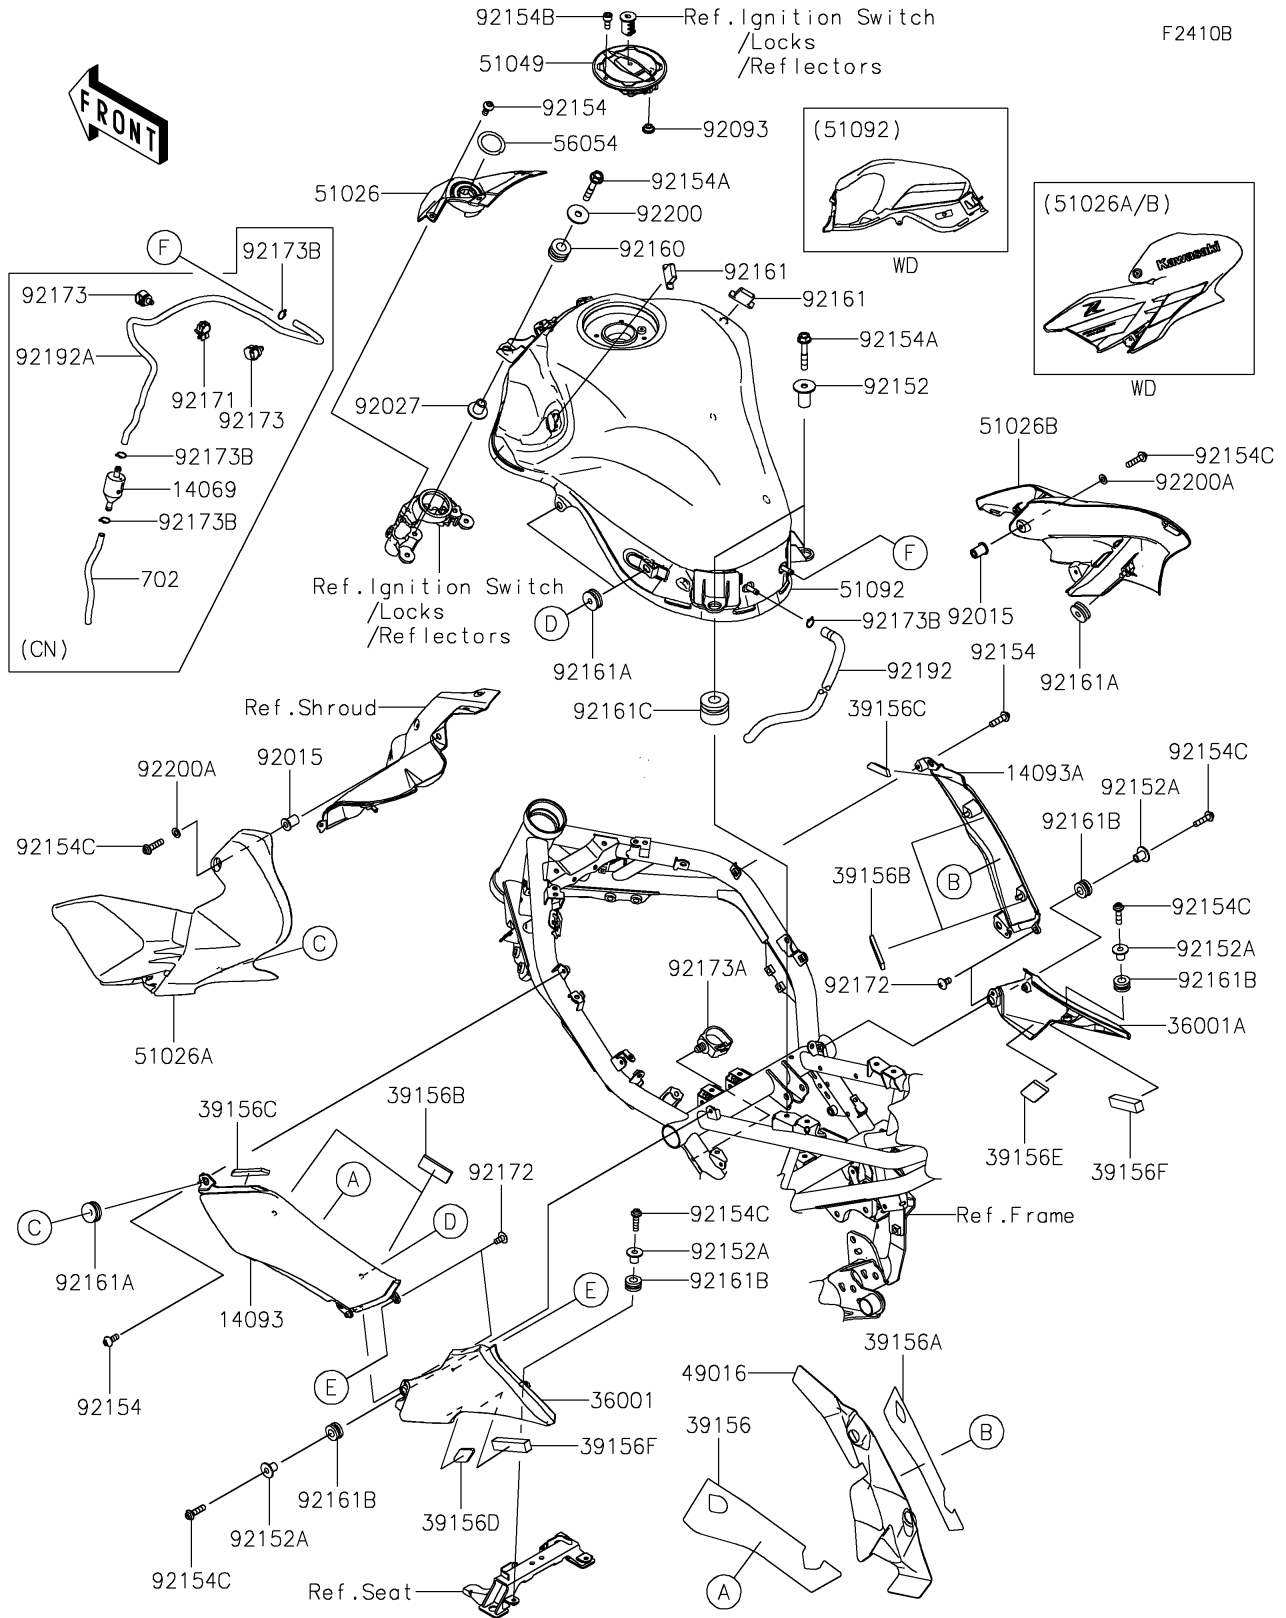

2022 Z900 PARTS DIAGRAM

Fuel Tank(FNSCN/FNSCL)

2022 Z900 PARTS LIST

Fuel Tank(FNSGN/FNSCL)

ITEM NAME	PART NUMBER	QUANTITY
BREATHER,TANK (Ref # 14069)	14069-0008	1
COVER,KNEE GRIP,LH (Ref # 14093)	14093-0667	1
COVER,KNEE GRIP,RH (Ref # 14093A)	14093-0668	1
COVER-SIDE,SEAT,LH,EBONY (Ref # 36001)	36001-0685-H8	1
COVER-SIDE,SEAT,RH,EBONY (Ref # 36001A)	36001-0686-H8	1
PAD,KNEE GRIP COVER,LH (Ref # 39156)	39156-2147	1
PAD,KNEE GRIP COVER,RH (Ref # 39156A)	39156-2148	1
PAD,20X50X5 (Ref # 39156B)	39156-2191	4
PAD,10X76X5 (Ref # 39156C)	39156-2192	2
PAD,20X20X5 (Ref # 39156D)	39156-2194	1
PAD,25X50X5 (Ref # 39156E)	39156-2195	1
PAD,15X66X10 (Ref # 39156F)	39156-2215	2
COVER-SEAL (Ref # 49016)	49016-0683	1
COVER TANK,CNT (Ref # 51026)	51026-0013	1
COVER TANK,LH,F.RED (Ref # 51026A)	51026-5191-B1	1
COVER TANK,RH,F.RED (Ref # 51026B)	51026-5192-B1	1
CAP-TANK (Ref # 51049)	51049-0735	1
TANK-COMP-FUEL,F.RED (Ref # 51092)	51092-5233-B1	1
MARK,IG. SWITCH (Ref # 56054)	56054-2963	1
NUT,WELL,5MM (Ref # 92015)	92015-1757	2
COLLAR,6.5X10X14.1 (Ref # 92027)	92027-1183	2
SEAL,FUEL TANK CAP (Ref # 92093)	92093-1030	1
COLLAR,6.3X12X22.6 (Ref # 92152)	92152-2252	2
COLLAR,5.6X8X11.2 (Ref # 92152A)	92152-2342	4
BOLT,SOCKET,5X12 (Ref # 92154)	92154-4289	4
BOLT-FLANGED,6X35 (Ref # 92154A)	92154-4290	4
BOLT-SOCKET,5X12 (Ref # 92154B)	92154-4291	4
BOLT,SOCKET,5X20 (Ref # 92154C)	92154-4301	6
DAMPER,10X20X12 (Ref # 92160)	92160-1167	2