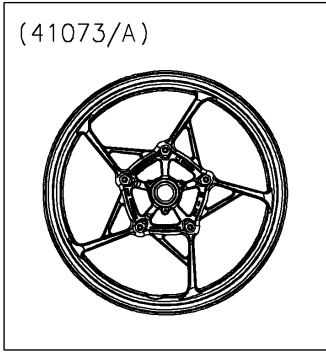

# 2022 Z900 PARTS DIAGRAM

Front Wheel

F2230

(41073/A)

WOD

### Front Wheel

ITEM NAME	PART NUMBER	QUANTITY
AXLE,FR,20X199 (Ref # 41068)	41068-0618	1
WHEEL-ASSY,FR,F.RED (Ref # 41073)	41073-0713-153	1
WHEEL-ASSY,FR,G.BLACK (Ref # 41073A)	41073-0713-QT	1
BEARING-BALL,20X42X12 (Ref # 92045)	92045-0820	2
SEAL-OIL,BJN30427 (Ref # 92049)	92049-0130	2
COLLAR,20.2X27.2X115 (Ref # 92152)	92152-2227	1
COLLAR,20X30X10.5 (Ref # 92152A)	92152-2249	2