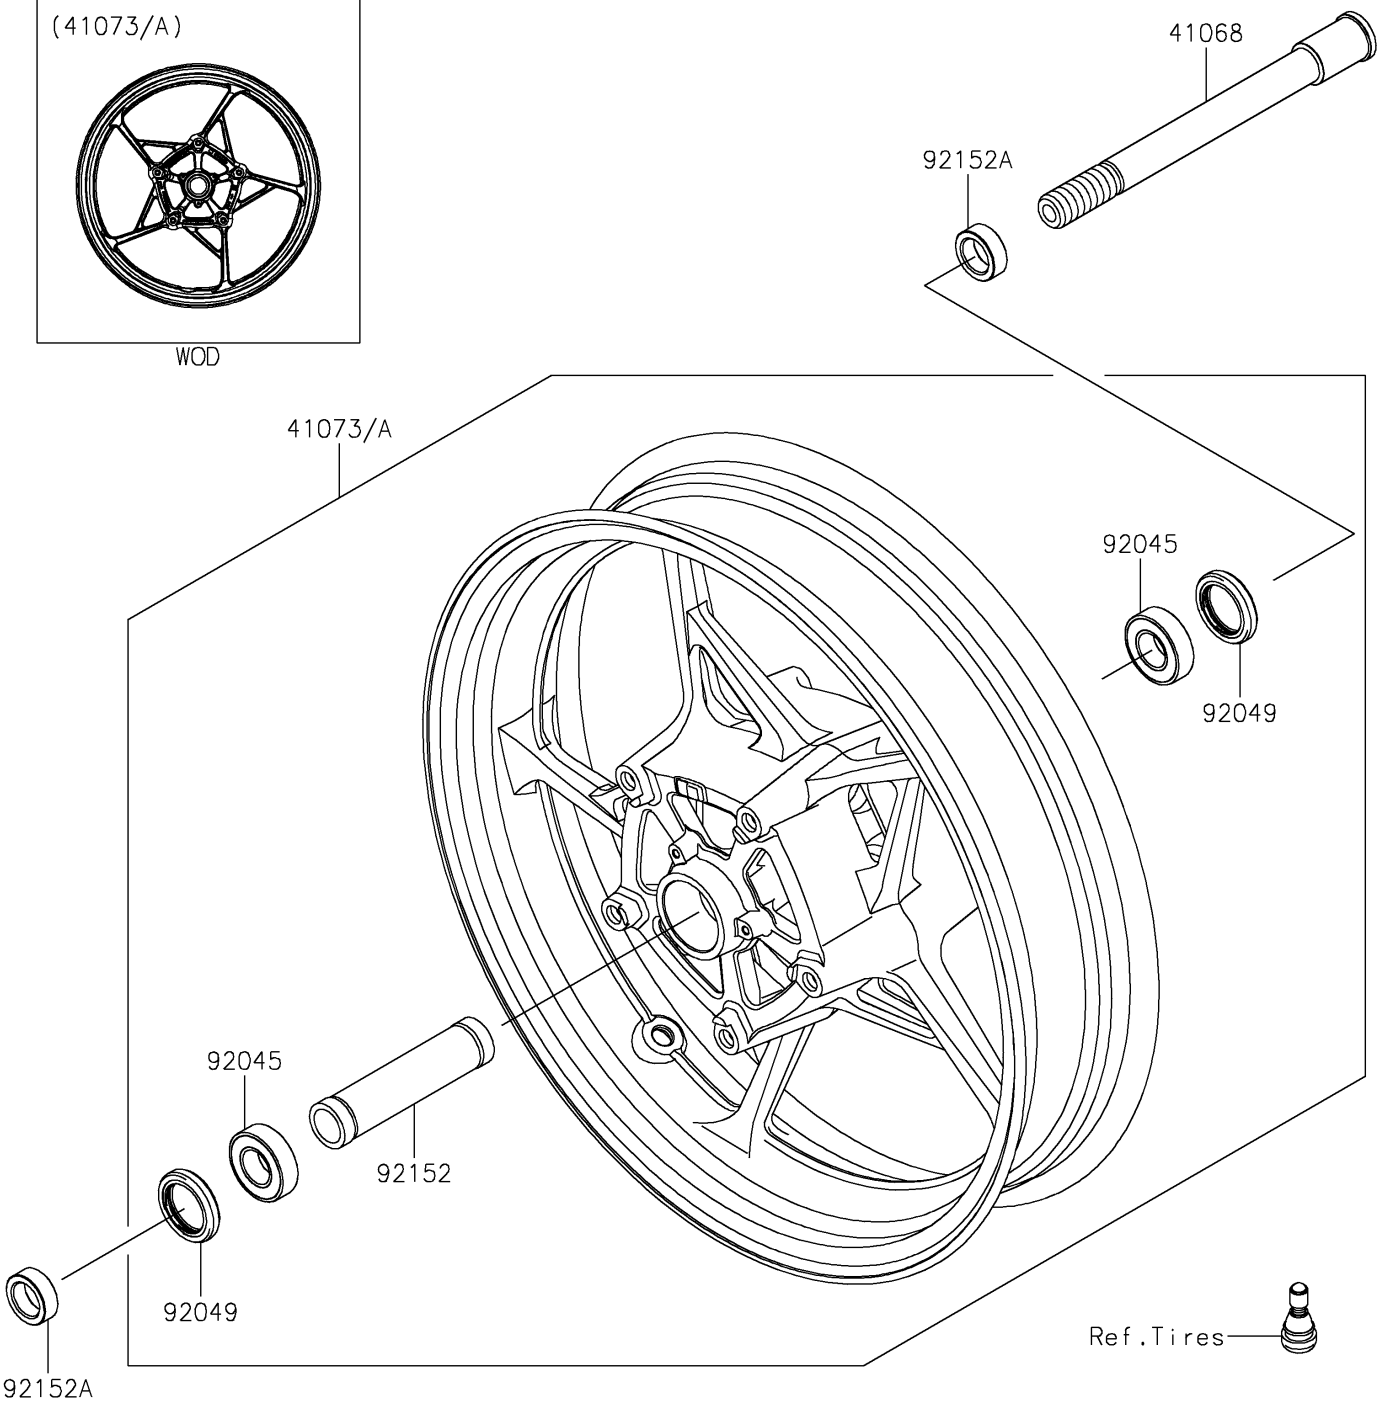

# 2022 Z900 PARTS DIAGRAM

Front Wheel

F2230

(41073/A)

WOD

## 2022 Z900 PARTS LIST

### Front Wheel

ITEM NAME	PART NUMBER	QUANTITY
AXLE,FR,20X199 (Ref # 41068)	41068-0618	1
WHEEL-ASSY,FR,F.RED (Ref # 41073)	41073-0713-153	1
WHEEL-ASSY,FR,G.BLACK (Ref # 41073A)	41073-0713-QT	1
BEARING-BALL,20X42X12 (Ref # 92045)	92045-0820	2
SEAL-OIL,BJN30427 (Ref # 92049)	92049-0130	2
COLLAR,20.2X27.2X115 (Ref # 92152)	92152-2227	1
COLLAR,20X30X10.5 (Ref # 92152A)	92152-2249	2