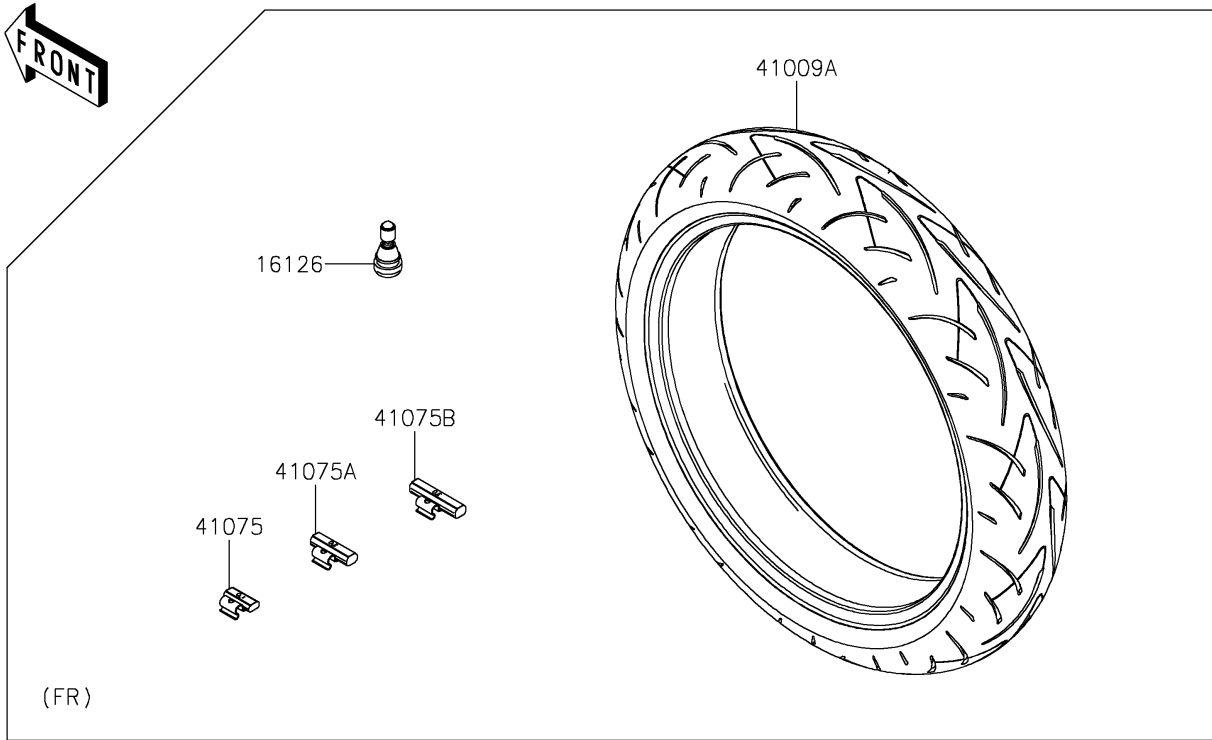

2022 Z900 PARTS DIAGRAM

Tires

F2210

2022 Z900 PARTS LIST

Tires

ITEM NAME	PART NUMBER	QUANTITY
VALVE,TIRE (Ref # 16126)	16126-1140	2
TIRE,RR,180/55ZR17(73W) (Ref # 41009)	41009-0829	1
TIRE,FR,120/70ZR17(58W) (Ref # 41009A)	41009-0859	1
BALANCER-WHEEL,10G,SILVER (Ref # 41075)	41075-0007	AR
BALANCER-WHEEL,20G,SILVER (Ref # 41075A)	41075-0008	AR
BALANCER-WHEEL,30G,SILVER (Ref # 41075B)	41075-0009	AR