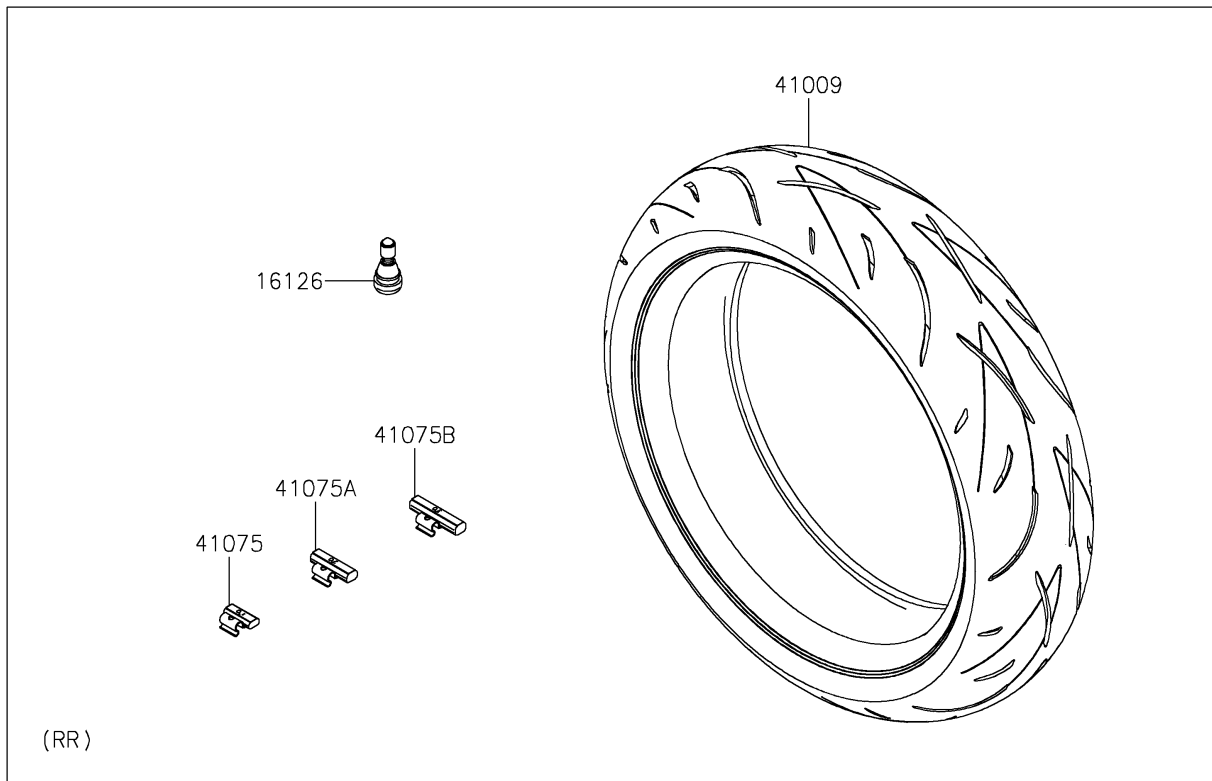

2022 Z900 PARTS DIAGRAM

Tires

F2210

2022 Z900 PARTS LIST

Tires

ITEM NAME	PART NUMBER	QUANTITY
VALVE,TIRE (Ref # 16126)	16126-1140	2
TIRE,RR,180/55ZR17(73W) (Ref # 41009)	41009-0829	1
TIRE,FR,120/70ZR17(58W) (Ref # 41009A)	41009-0859	1
BALANCER-WHEEL,10G,SILVER (Ref # 41075)	41075-0007	AR
BALANCER-WHEEL,20G,SILVER (Ref # 41075A)	41075-0008	AR
BALANCER-WHEEL,30G,SILVER (Ref # 41075B)	41075-0009	AR