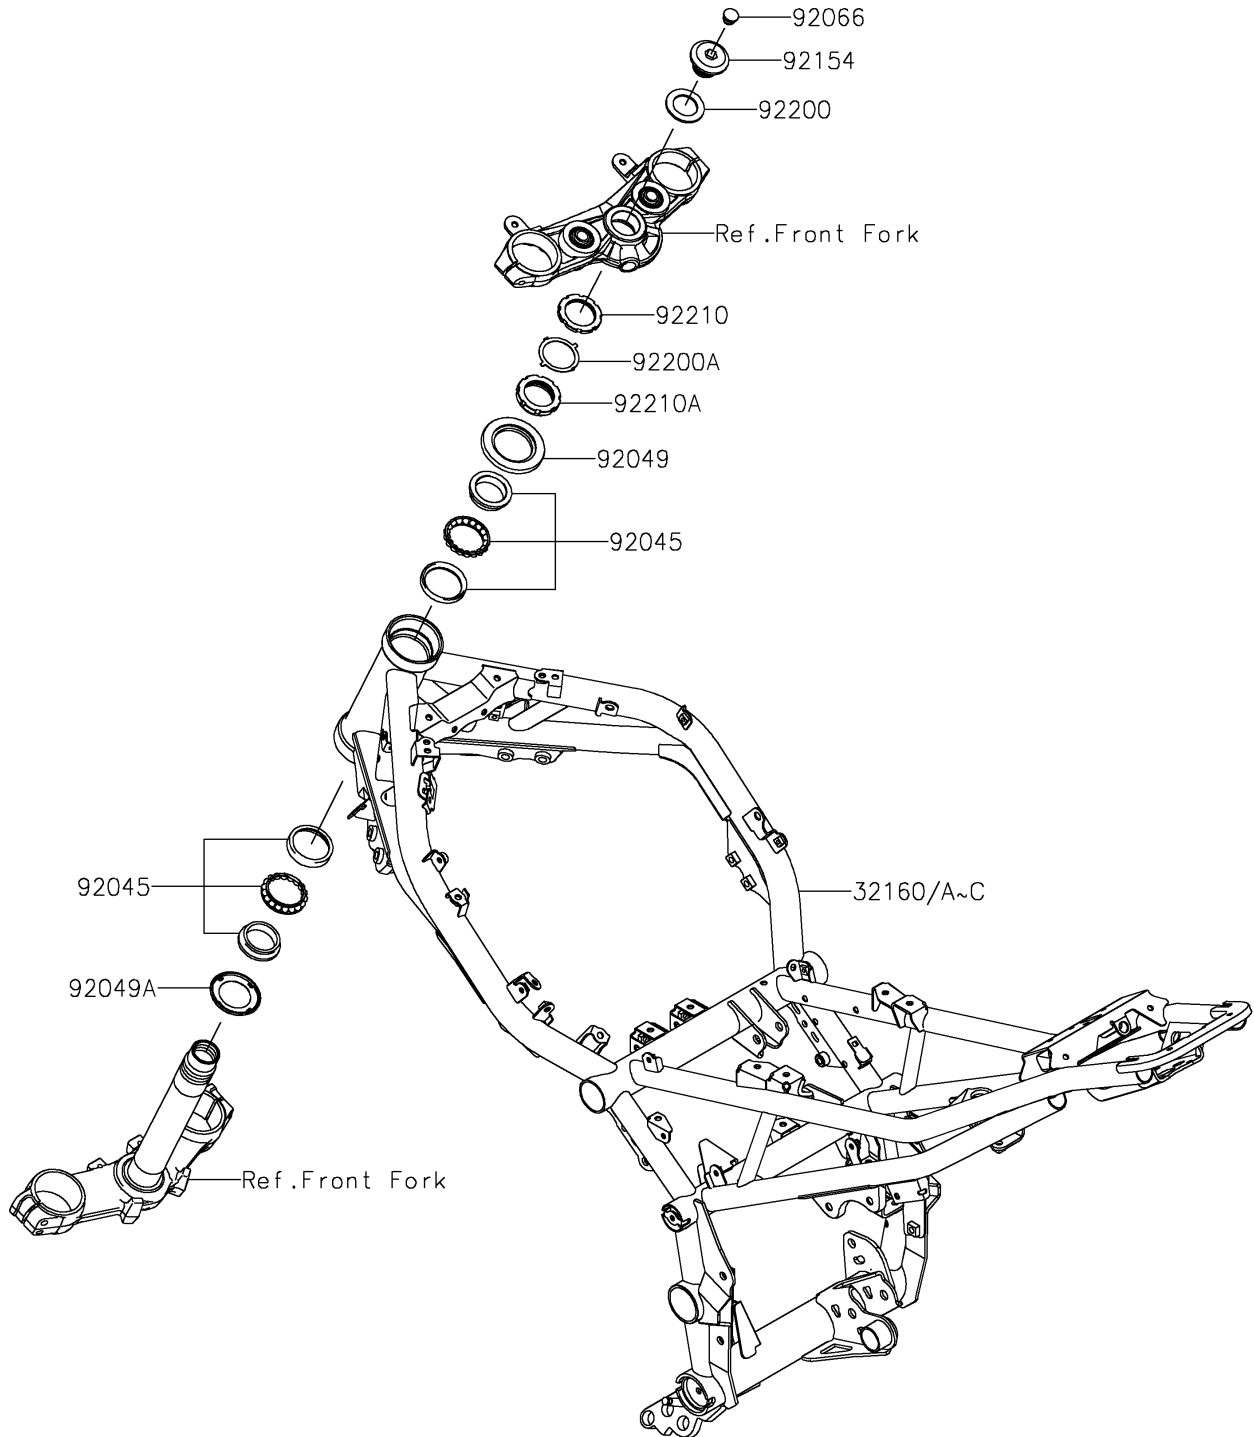

2022 Z900

PARTS DIAGRAM

Frame

F2120

2022 Z900

PARTS LIST

Frame

ITEM NAME	PART NUMBER	QUANTITY
FRAME-COMP,BLACK (Ref # 32160)	32160-1920-10	1
FRAME-COMP,F.S.BLACK (Ref # 32160A)	32160-1920-18R	1
FRAME-COMP,M.GREEN (Ref # 32160B)	32160-1920-54S	1
FRAME-COMP,N.F.M.RED (Ref # 32160C)	32160-1920-63D	1
BEARING-BALL,SF07A17PX1V1 (Ref # 92045)	92045-1384	2
SEAL-OIL (Ref # 92049)	92049-0131	1
SEAL-OIL (Ref # 92049A)	92049-0137	1
PLUG (Ref # 92066)	92066-0981	1
BOLT,26MM (Ref # 92154)	92154-4351	1
WASHER,27X42X2.3 (Ref # 92200)	92200-0753	1
WASHER,27X42X2.3 (Ref # 92200A)	92200-0781	1
NUT,STEERING STEM,35MM (Ref # 92210)	92210-0534	1
NUT,STEERING STEM,35MM (Ref # 92210A)	92210-0535	1