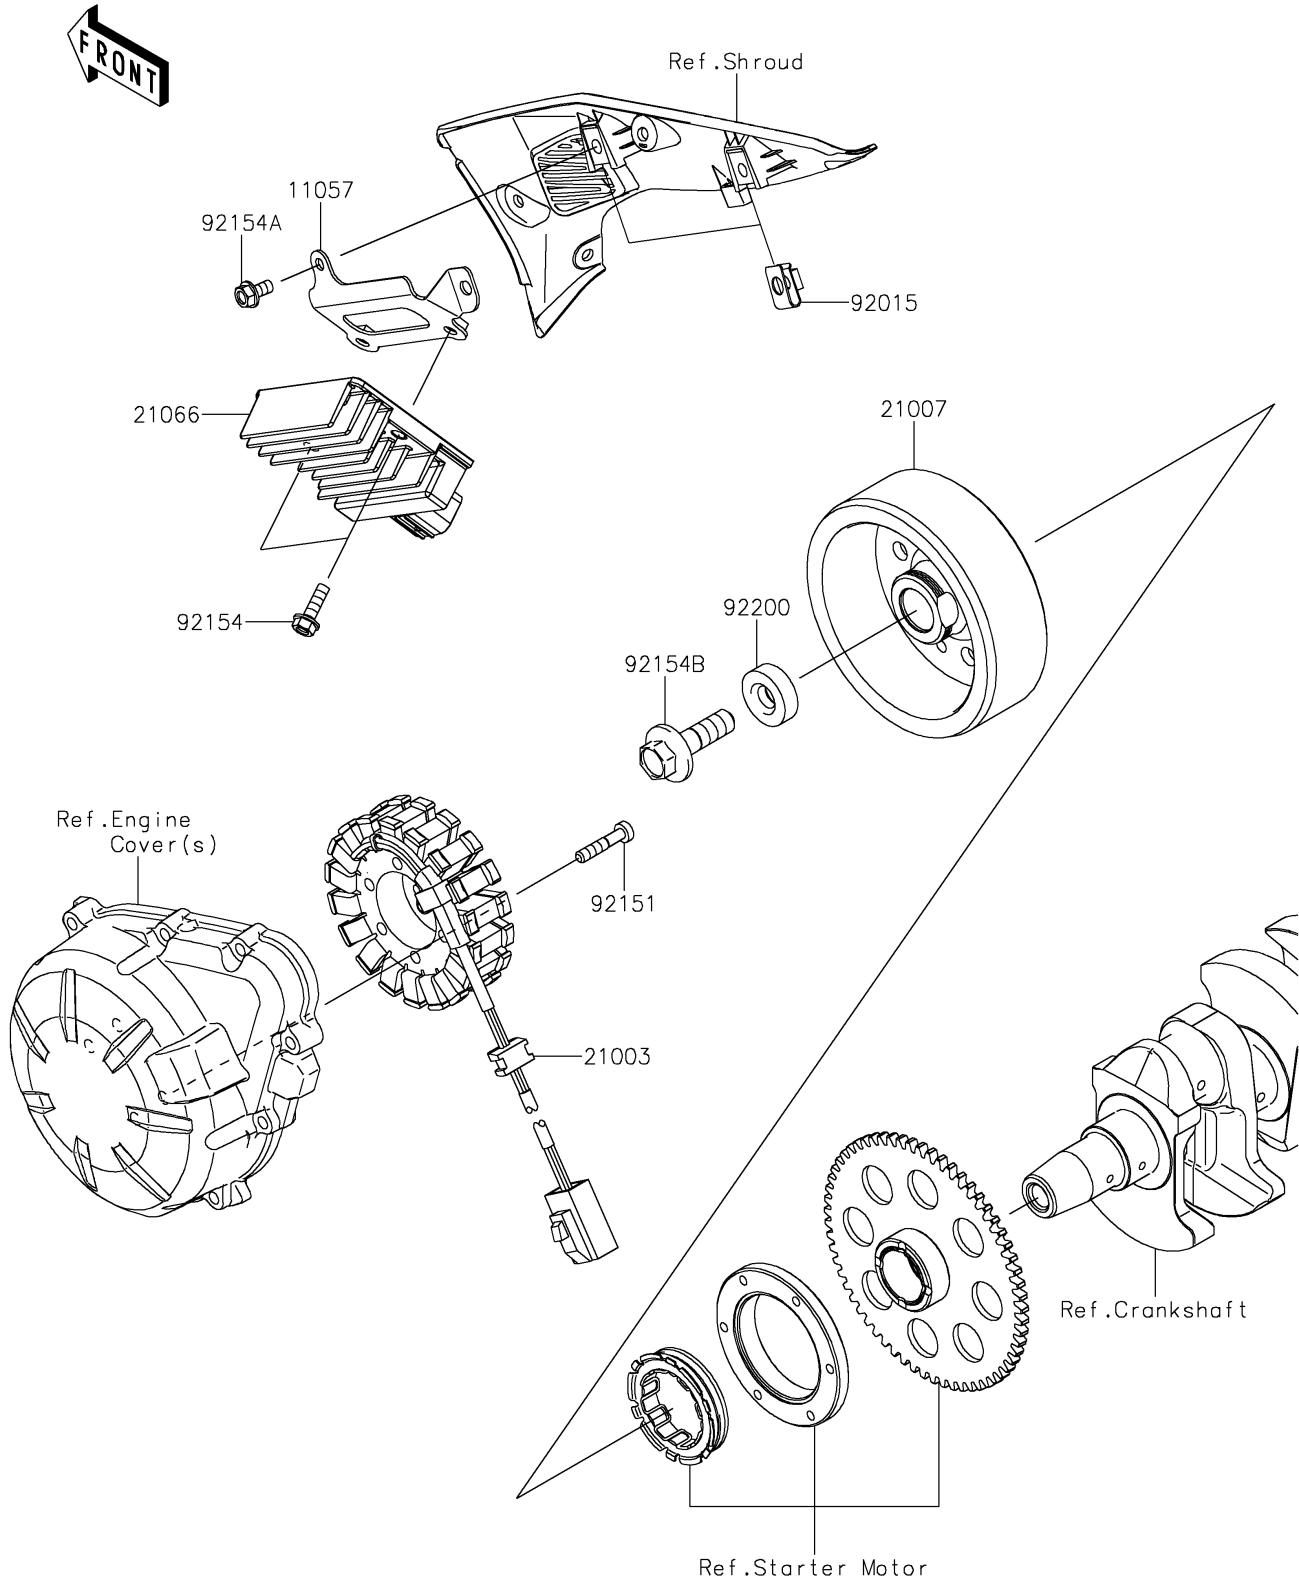

# 2022 Z900 PARTS DIAGRAM

Generator

E1810

## 2022 Z900 PARTS LIST

### Generator

ITEM NAME	PART NUMBER	QUANTITY
BRACKET,REGULATOR (Ref # 11057)	11057-2692	1
STATOR (Ref # 21003)	21003-0203	1
ROTOR (Ref # 21007)	21007-0691	1
REGULATOR-VOLTAGE (Ref # 21066)	21066-0753	1
NUT,6MM (Ref # 92015)	92015-1671	2
BOLT,6X30 (Ref # 92151)	92151-1626	4
BOLT,FLANGED,6X20 (Ref # 92154)	92154-0776	2
BOLT,FLANGED,6X12 (Ref # 92154A)	92154-1050	2
BOLT,FLANGED,12X40 (Ref # 92154B)	92154-2650	1
WASHER,12X34X9 (Ref # 92200)	92200-0369	1