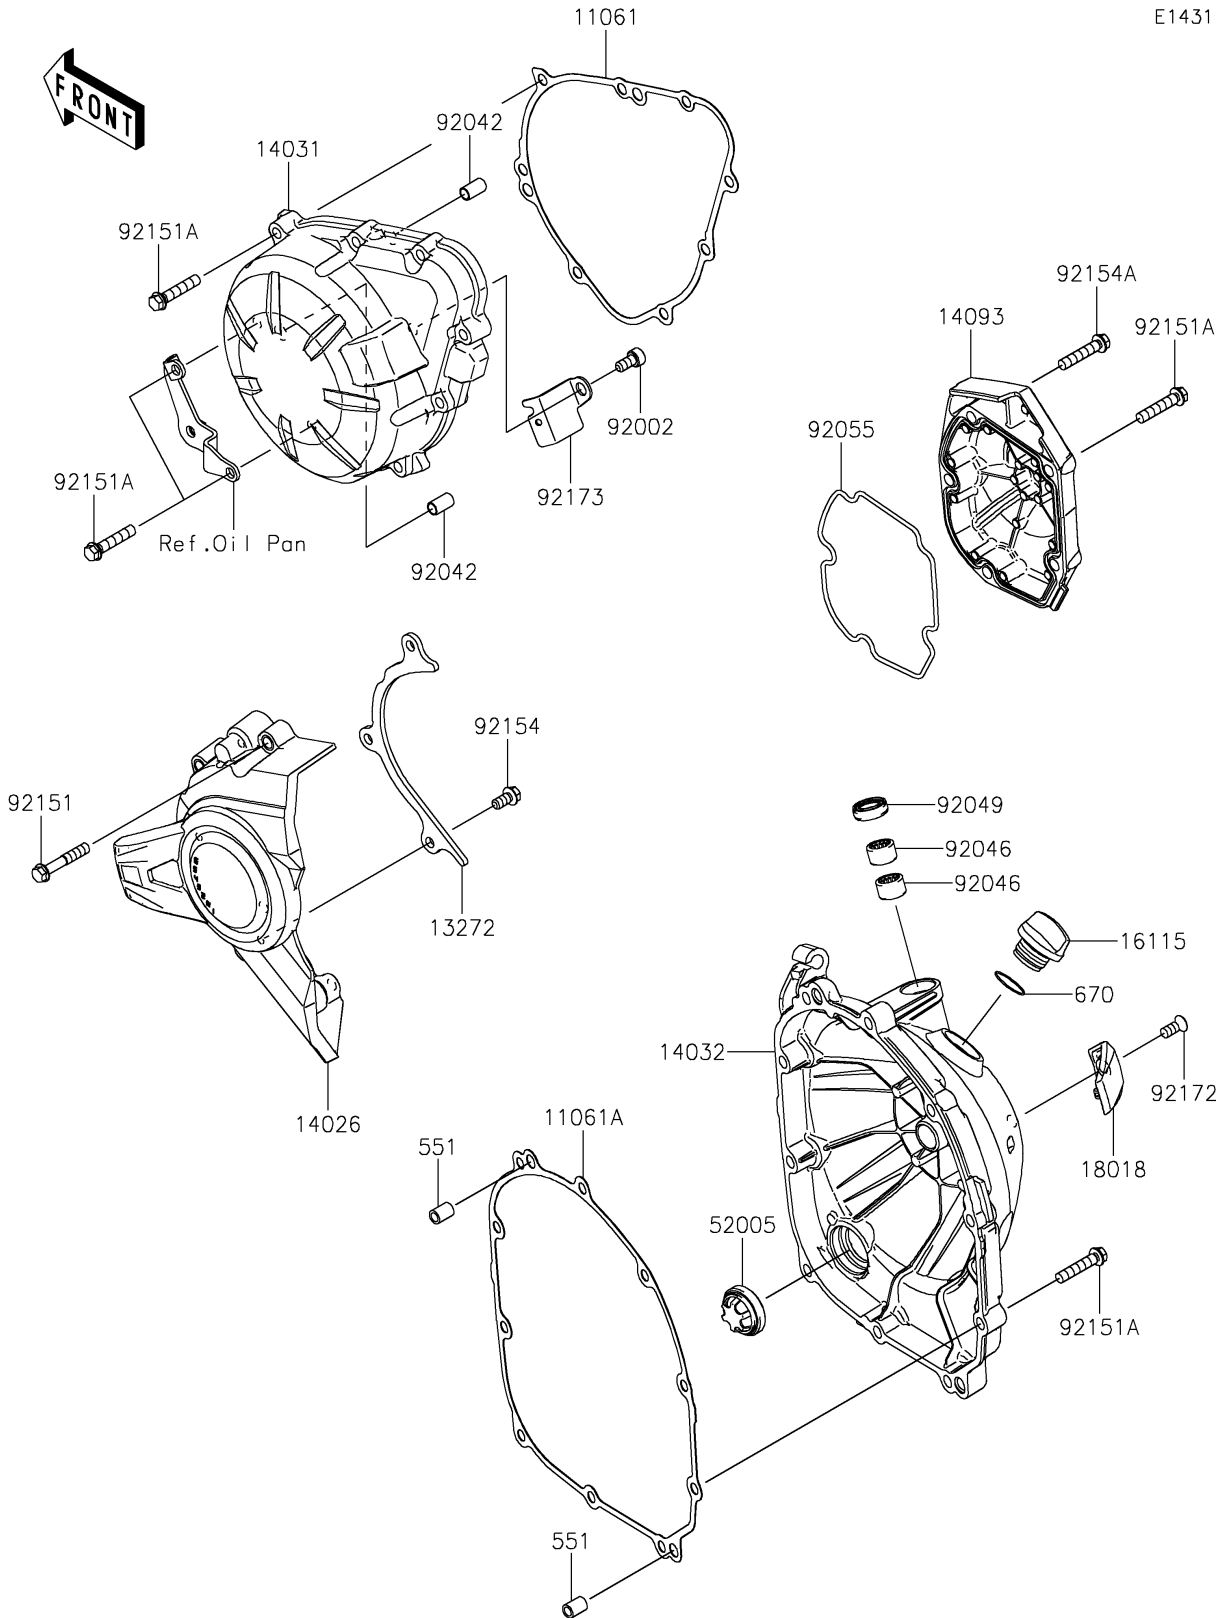

# 2022 Z900 PARTS DIAGRAM

Engine Cover(s)

E1431

## 2022 Z900 PARTS LIST

### Engine Cover(s)

ITEM NAME	PART NUMBER	QUANTITY
GASKET,GENERATOR COVER (Ref # 11061)	11061-0403	1
GASKET,CLUTCH COVER (Ref # 11061A)	11061-0404	1
PLATE (Ref # 13272)	13272-2238	1
COVER-CHAIN (Ref # 14026)	14026-0132	1
COVER-GENERATOR (Ref # 14031)	14031-0640	1
COVER-CLUTCH (Ref # 14032)	14032-0663	1
COVER,PULSER (Ref # 14093)	14093-0988	1
CAP-OIL FILLER (Ref # 16115)	16115-1053	1
PLATE-HEAT GUARD (Ref # 18018)	18018-0603	1
GAUGE (Ref # 52005)	52005-1120	1
BOLT,SOCKET,6X12 (Ref # 92002)	92002-1796	1
PIN,DOWEL,6.3X8X14 (Ref # 92042)	92042-007	2
BEARING-NEEDLE,HK1210FM (Ref # 92046)	92046-0034	2
SEAL-OIL,CLUTCH RELEASE (Ref # 92049)	92049-1475	1
RING-O,PULSER COVER (Ref # 92055)	92055-0199	1
BOLT,6X35 (Ref # 92151)	92151-1135	4
BOLT,6X30 (Ref # 92151A)	92151-1873	22
BOLT,FLANGED-SMALL,6X12 (Ref # 92154)	92154-1888	3
BOLT,6X30 (Ref # 92154A)	92154-2652	1
SCREW,TORX,6X14 (Ref # 92172)	92172-0901	1
CLAMP (Ref # 92173)	92173-1321	1
PIN-DOWEL,8X14 (Ref # 551)	551A0814	2
O RING,20MM (Ref # 670)	670B2020	1