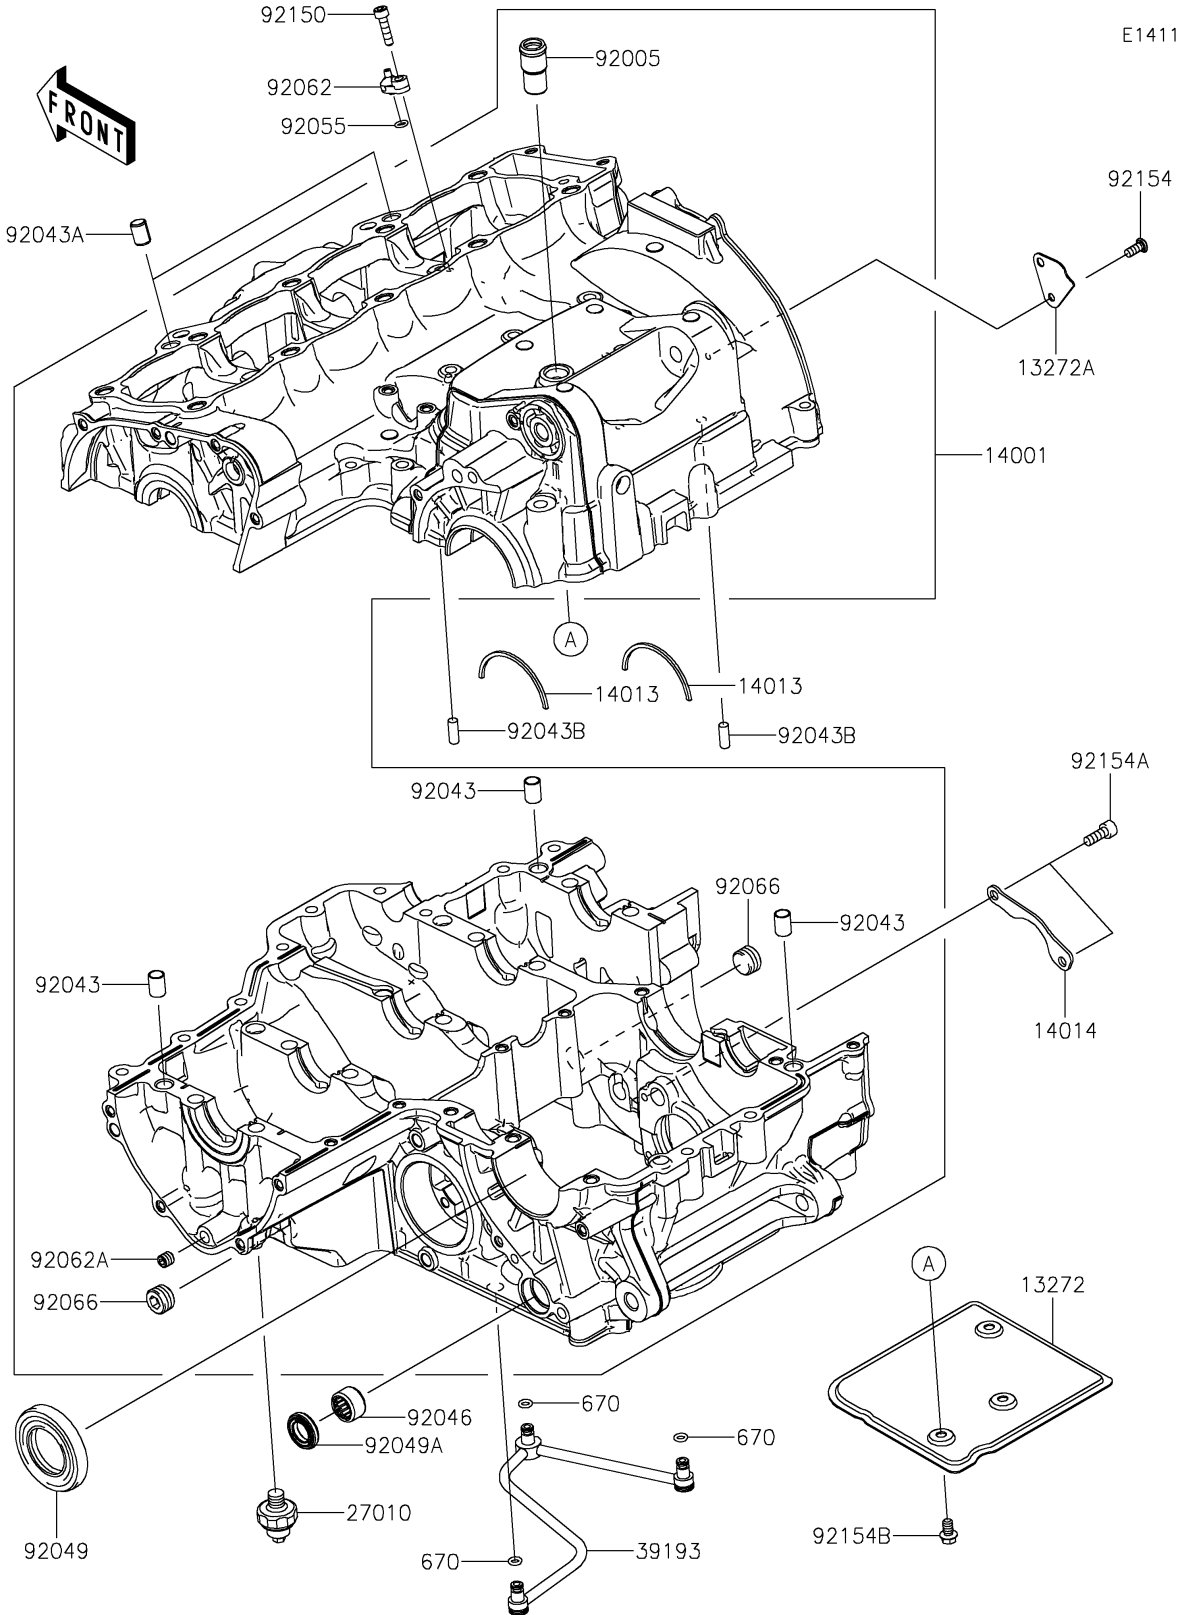

2022 Z900 PARTS DIAGRAM

Crankcase

2022 Z900 PARTS LIST

Crankcase

ITEM NAME	PART NUMBER	QUANTITY
PLATE,BREATHER,UPP (Ref # 13272)	13272-0698	1
PLATE,BREATHER,SIDE (Ref # 13272A)	13272-0699	1
SET-CRANKCASE (Ref # 14001)	14001-0725	1
RING-POSITION (Ref # 14013)	14013-1051	2
PLATE-POSITION (Ref # 14014)	14014-0036	1
SWITCH,OIL PRESSURE (Ref # 27010)	27010-1313	1
PIPE-OIL (Ref # 39193)	39193-0054	1
FITTING,BREATHER (Ref # 92005)	92005-1238	1
PIN,DOWEL,10X14 (Ref # 92043)	92043-1037	3
PIN,8.2X10X14 (Ref # 92043A)	92043-1264	2
PIN,6X16 (Ref # 92043B)	92043-1690	2
BEARING-NEEDLE,HK1412FM (Ref # 92046)	92046-0043	1
SEAL-OIL,TC32578 (Ref # 92049)	92049-1474	1
SEAL-OIL,TC14245 (Ref # 92049A)	92049-1520	1
RING-O,5.5X1.5 (Ref # 92055)	92055-1339	1
NOZZLE,OIL JET (Ref # 92062)	92062-0040	1
NOZZLE (Ref # 92062A)	92062-0046	1
PLUG (Ref # 92066)	92066-0836	2
BOLT,SOCKET,5X20 (Ref # 92150)	92150-1019	1
BOLT,TORX,5X12 (Ref # 92154)	92154-0299	1
BOLT,SOCKET,6X16 (Ref # 92154A)	92154-0484	2
BOLT,FLANGED,6X10 (Ref # 92154B)	92154-1887	3
O RING (Ref # 670)	670D1505	3