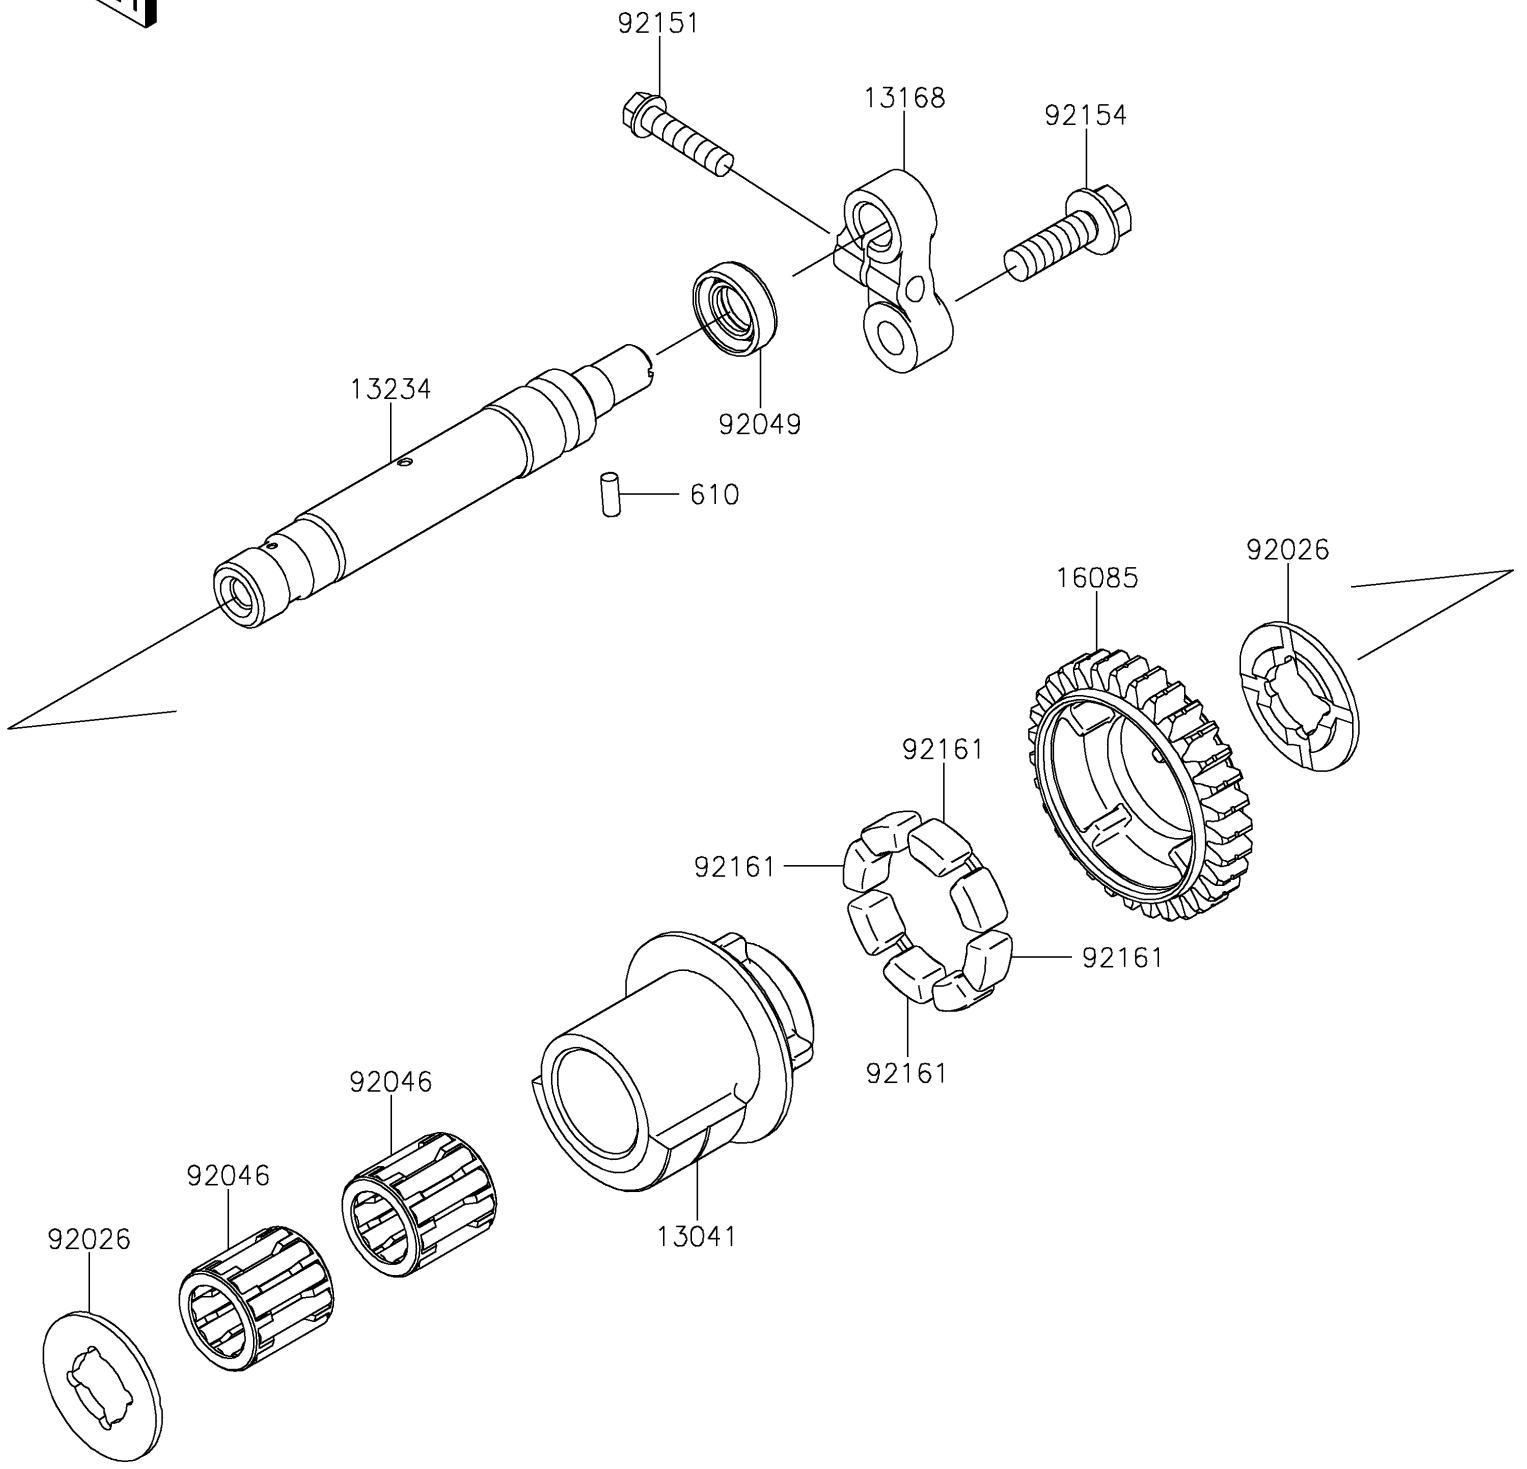

2022 Z900 PARTS DIAGRAM

Balancer

E1323

2022 Z900 PARTS LIST

Balancer

ITEM NAME	PART NUMBER	QUANTITY
BALANCER (Ref # 13041)	13041-0559	1
LEVER (Ref # 13168)	13168-0115	1
SHAFT-COMP (Ref # 13234)	13234-0038	1
GEAR,BALANCER,31T (Ref # 16085)	16085-0134	1
SPACER (Ref # 92026)	92026-0082	2
BEARING-NEEDLE (Ref # 92046)	92046-1266	2
SEAL-OIL,TC 12X22X7 (Ref # 92049)	92049-2204	1
BOLT,FLANGED-SMALL,6X25 (Ref # 92151)	92151-1930	1
BOLT,FLANGED,8X30 (Ref # 92154)	92154-1796	1
DAMPER (Ref # 92161)	92161-1055	4
ROLLER,4X10 (Ref # 610)	610A0410	1