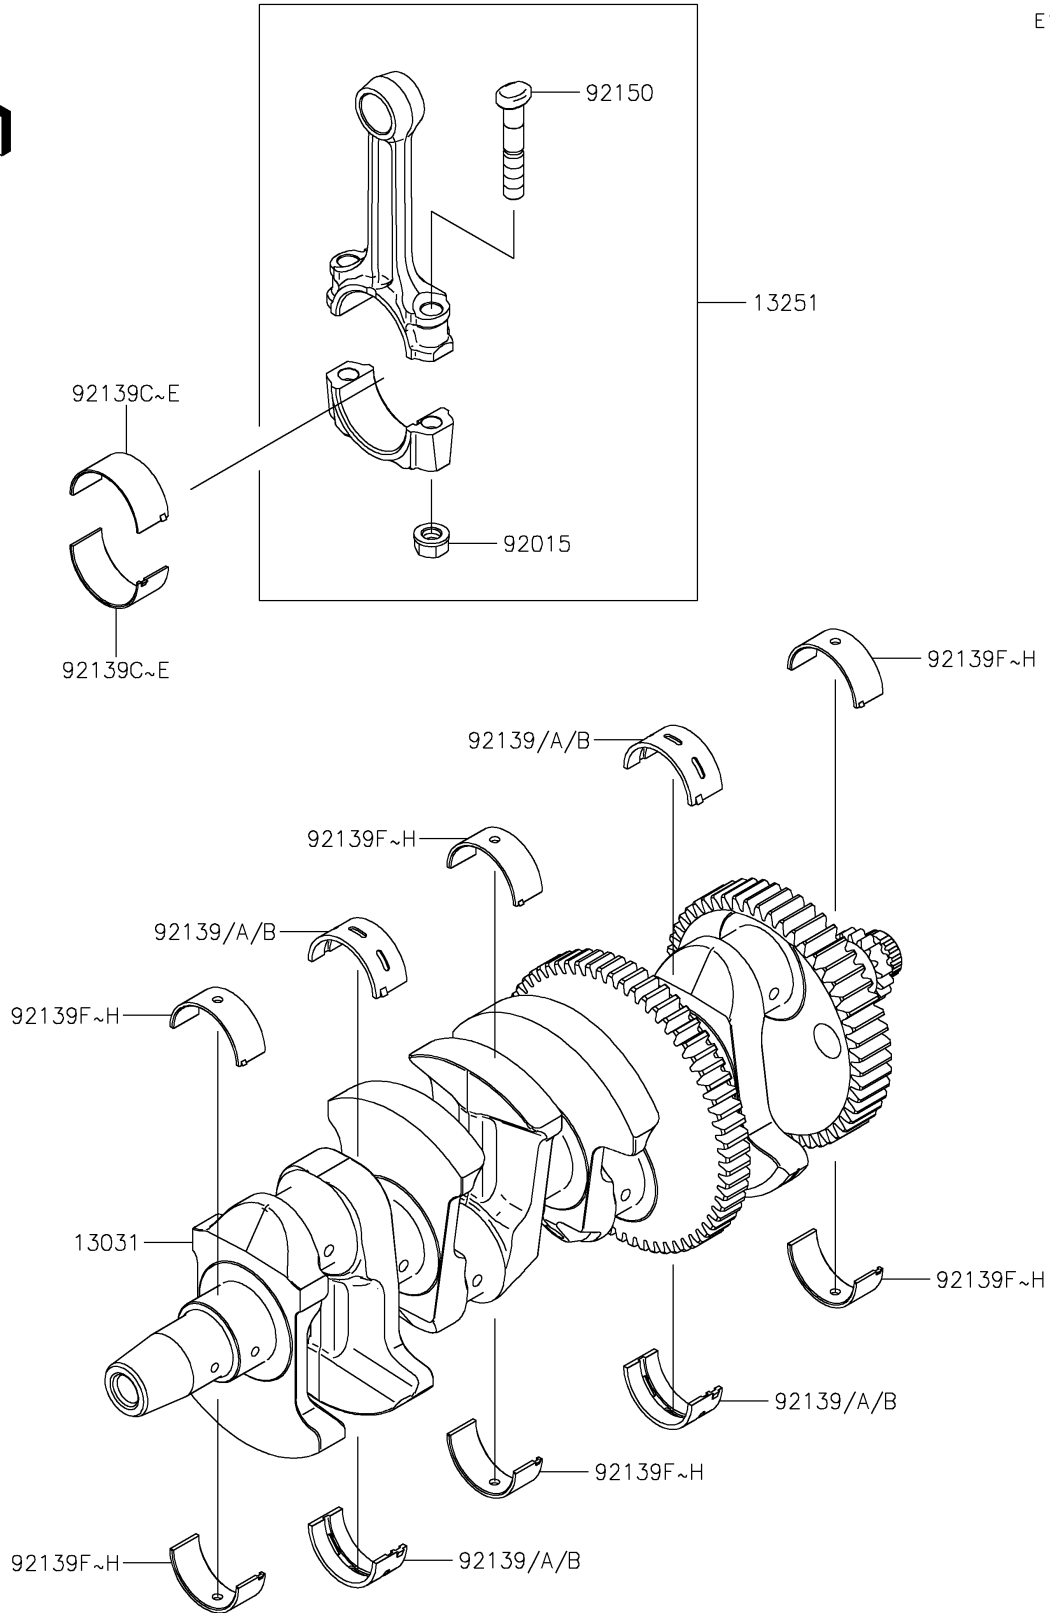

2022 Z900 PARTS DIAGRAM

Crankshaft

E1321

2022 Z900 PARTS LIST

Crankshaft

ITEM NAME	PART NUMBER	QUANTITY
CRANKSHAFT-COMP (Ref # 13031)	13031-0945	1
ROD-ASSY-CONNECTING,II (Ref # 13251)	13251-0739-II	4
NUT,FLANGED,8MM (Ref # 92015)	92015-1311	8
BUSHING,CRANK #2,BLUE (Ref # 92139)	92139-0032	AR
BUSHING,CRANK #2,BLACK (Ref # 92139A)	92139-0033	4
BUSHING,CRANK #2,BROWN (Ref # 92139B)	92139-0034	AR
BUSHING,CRANK PIN,BLUE (Ref # 92139C)	92139-0122	AR
BUSHING,CRANK PIN,BLACK (Ref # 92139D)	92139-0123	8
BUSHING,CRANK PIN,BROWN (Ref # 92139E)	92139-0124	AR
BUSHING,CRANK,#1,BLUE (Ref # 92139F)	92139-0217	AR
BUSHING,CRANK,#1,BLACK (Ref # 92139G)	92139-0218	6
BUSHING,CRANK,#1,BROWN (Ref # 92139H)	92139-0219	AR
BOLT,CONNECTING ROD,8MM (Ref # 92150)	92150-1216	8