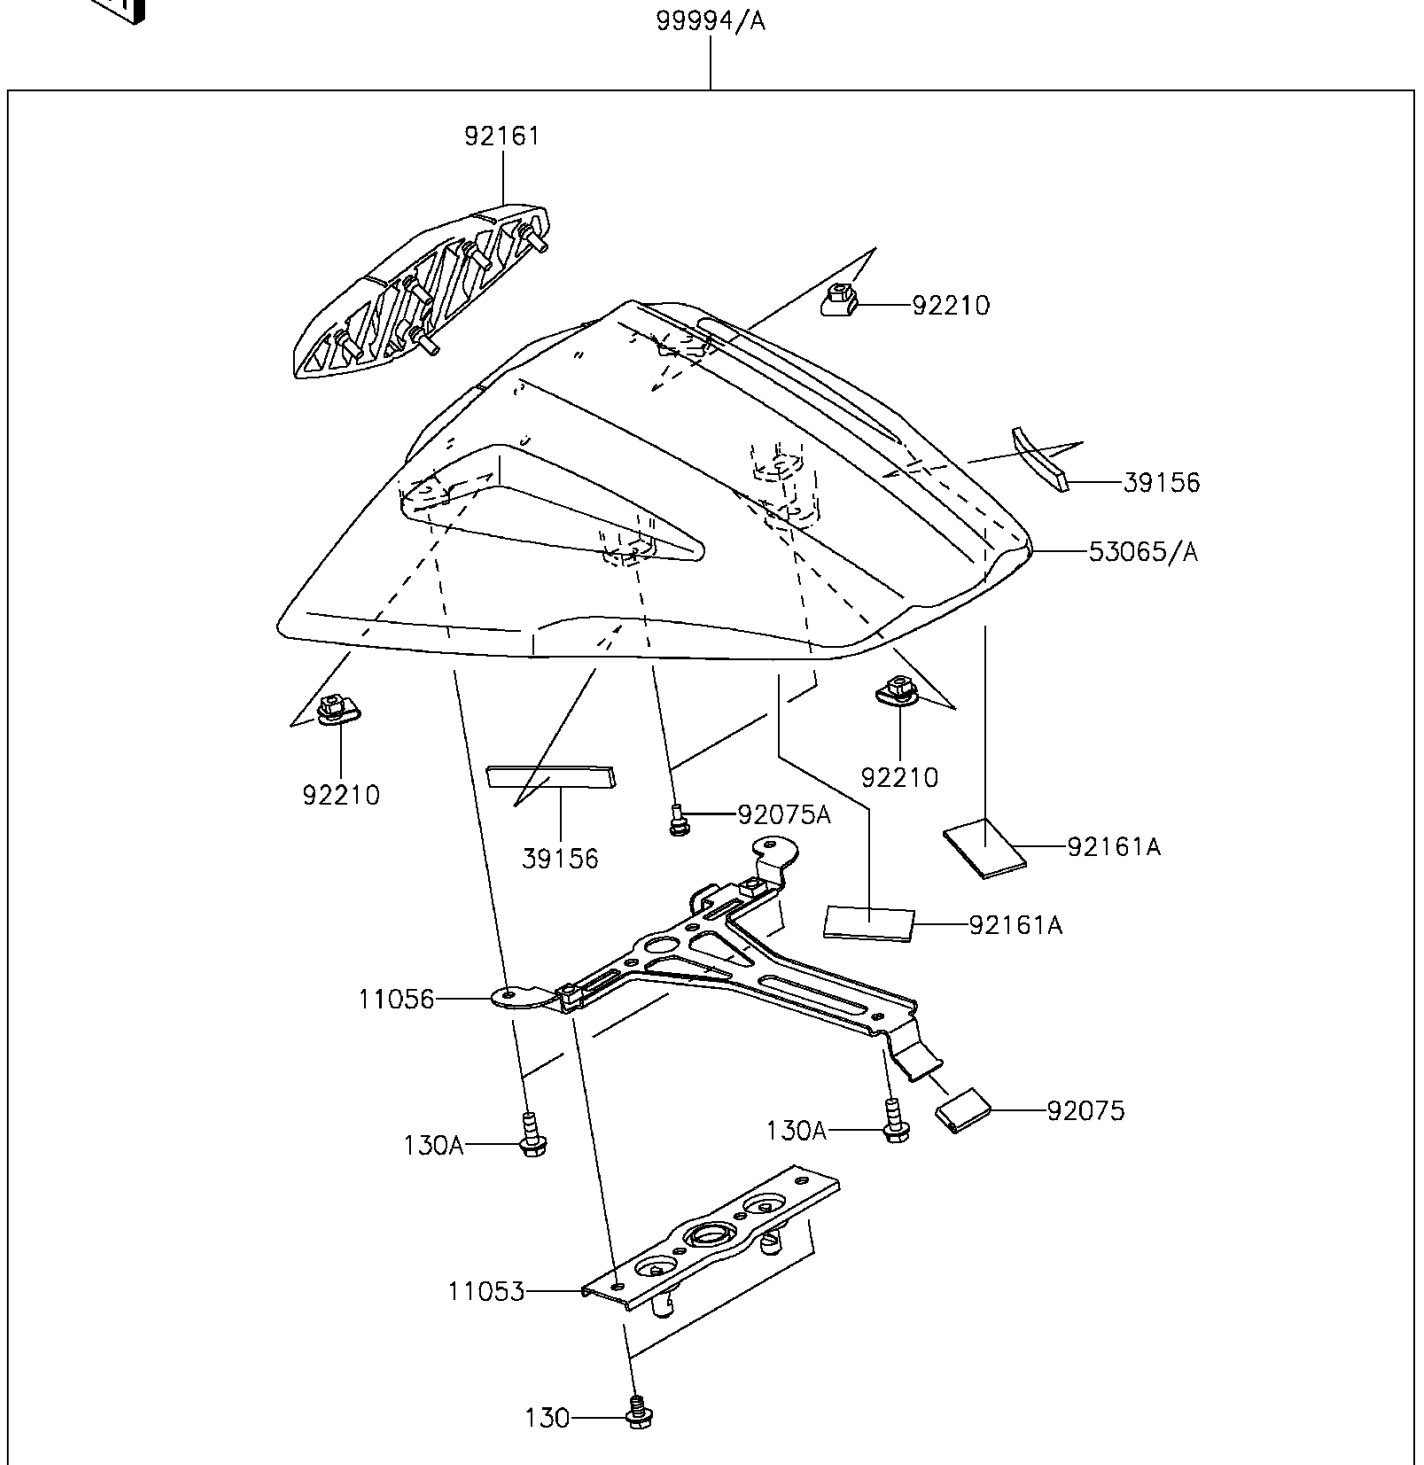

2015 Ninja® ZX™ -10R ABS 30th Anniversary Edition PARTS DIAGRA

Accessory(Single Seat Cover)

F2910

2015 Ninja® ZX™ -10R ABS 30th Anniversary Edition PARTS LIST

Accessory(Single Seat Cover)

ITEM NAME

PART NUMBER

QUANTITY
