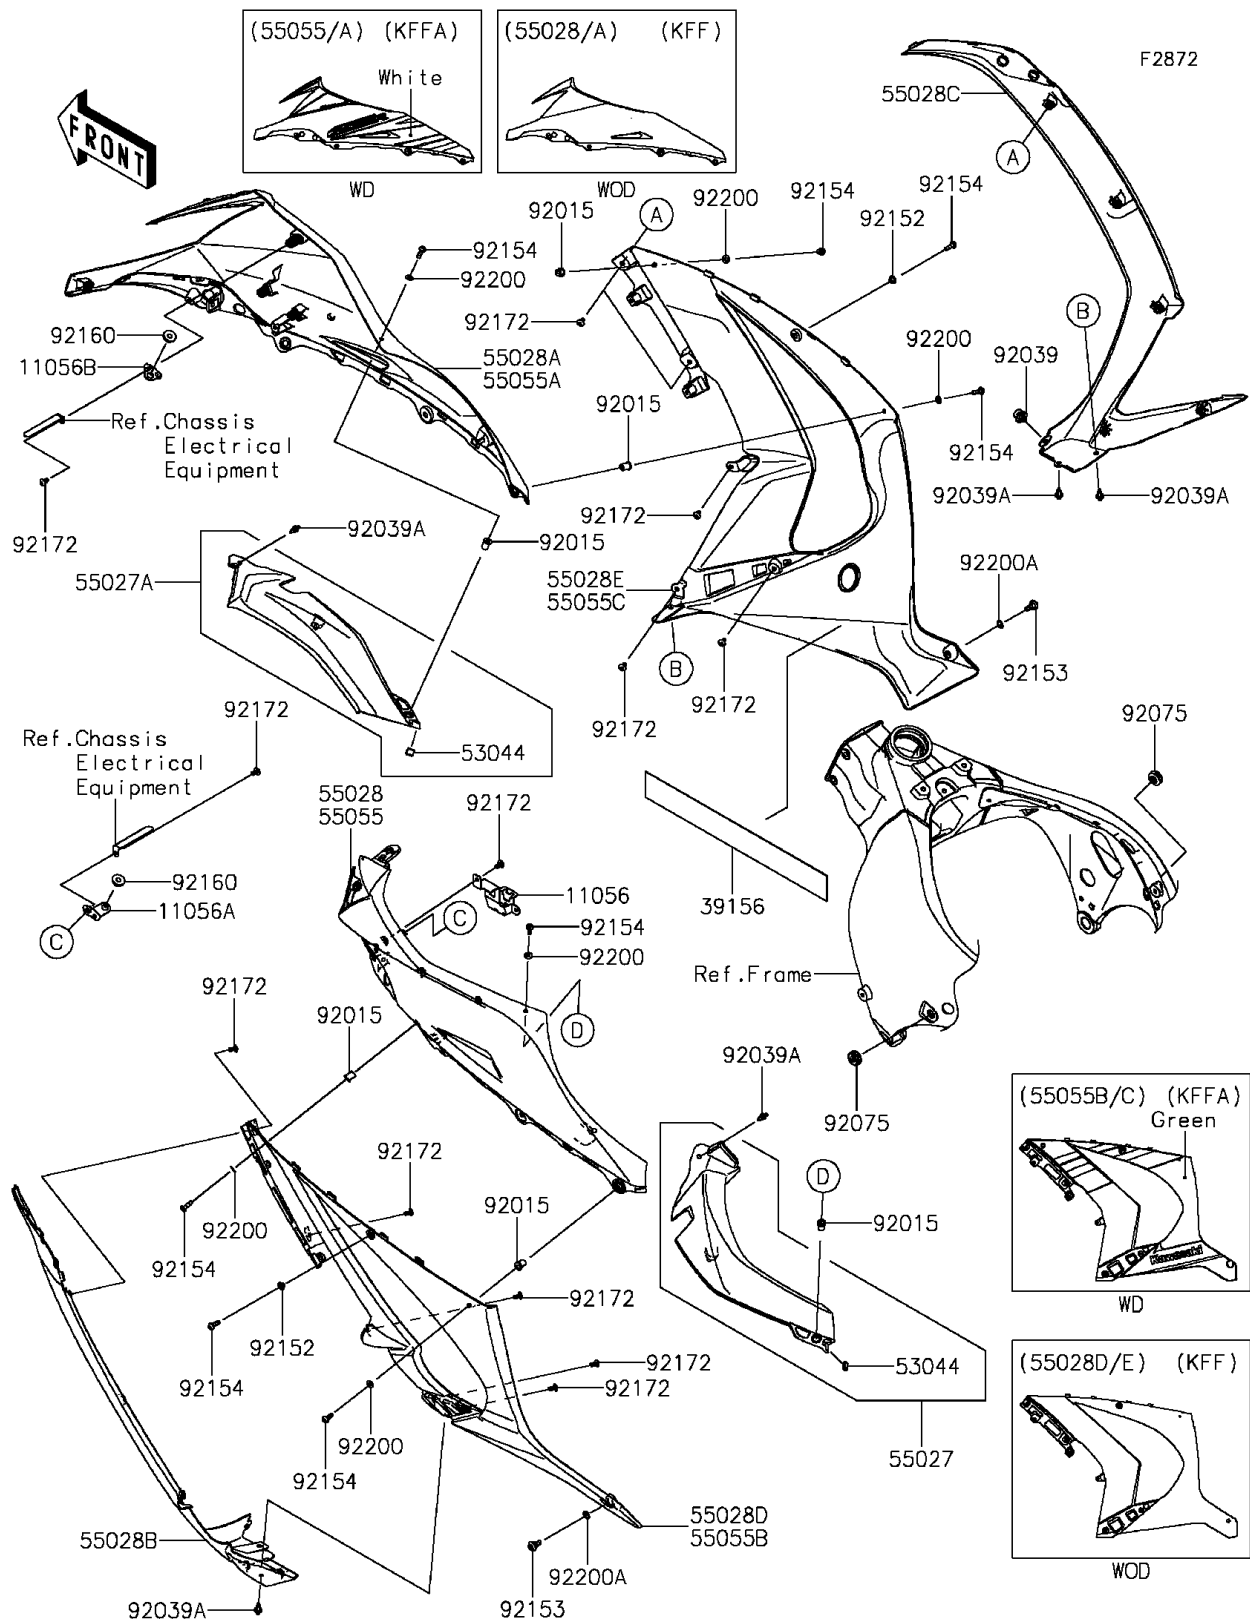

2015 Ninja® ZX™ -10R ABS 30th Anniversary Edition PARTS DIAGRA

Cowling Lower

2015 Ninja® ZX™ -10R ABS 30th Anniversary Edition PARTS LIST

Cowling Lowers

ITEM NAME	PART NUMBER	QUANTITY
-----------	-------------	----------