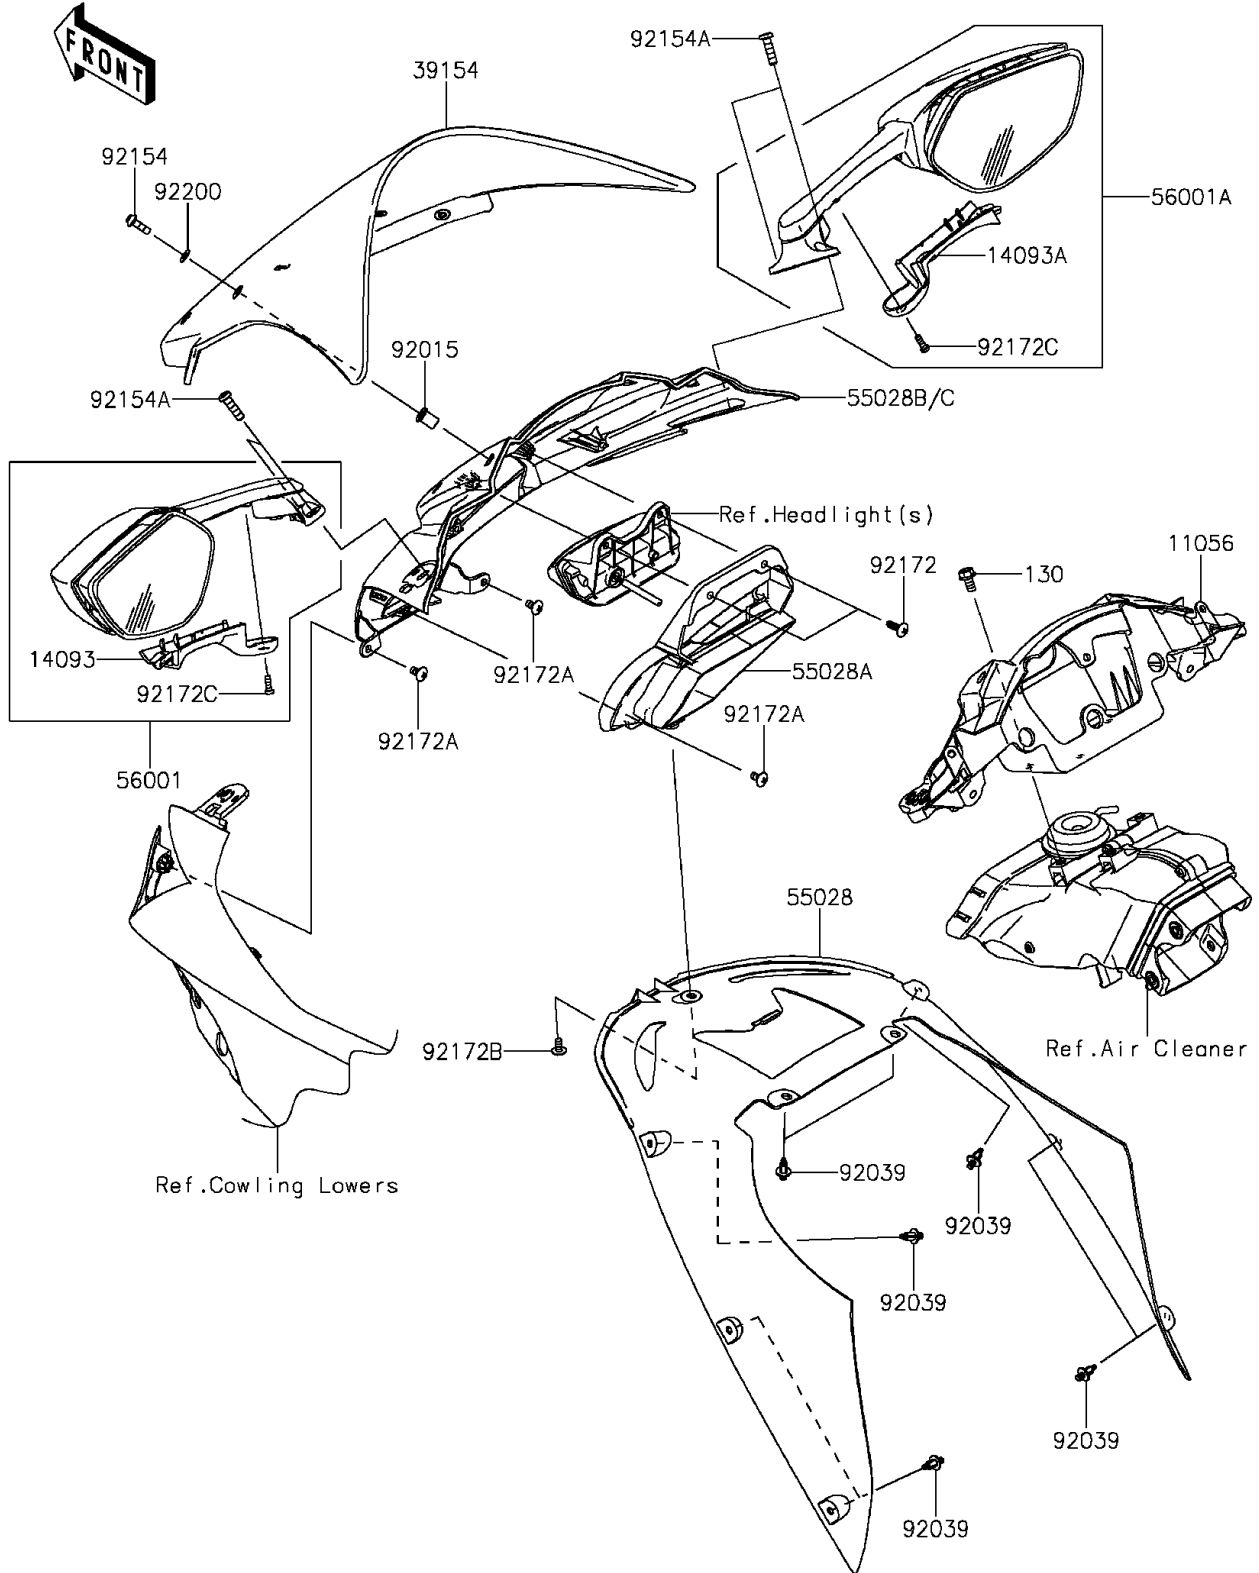

2015 Ninja® ZX™ -10R ABS 30th Anniversary Edition PARTS DIAGRA

Cowling

F2871

2015 Ninja® ZX™ -10R ABS 30th Anniversary Edition PARTS LIST

Cowling

ITEM NAME	PART NUMBER	QUANTITY
-----------	-------------	----------