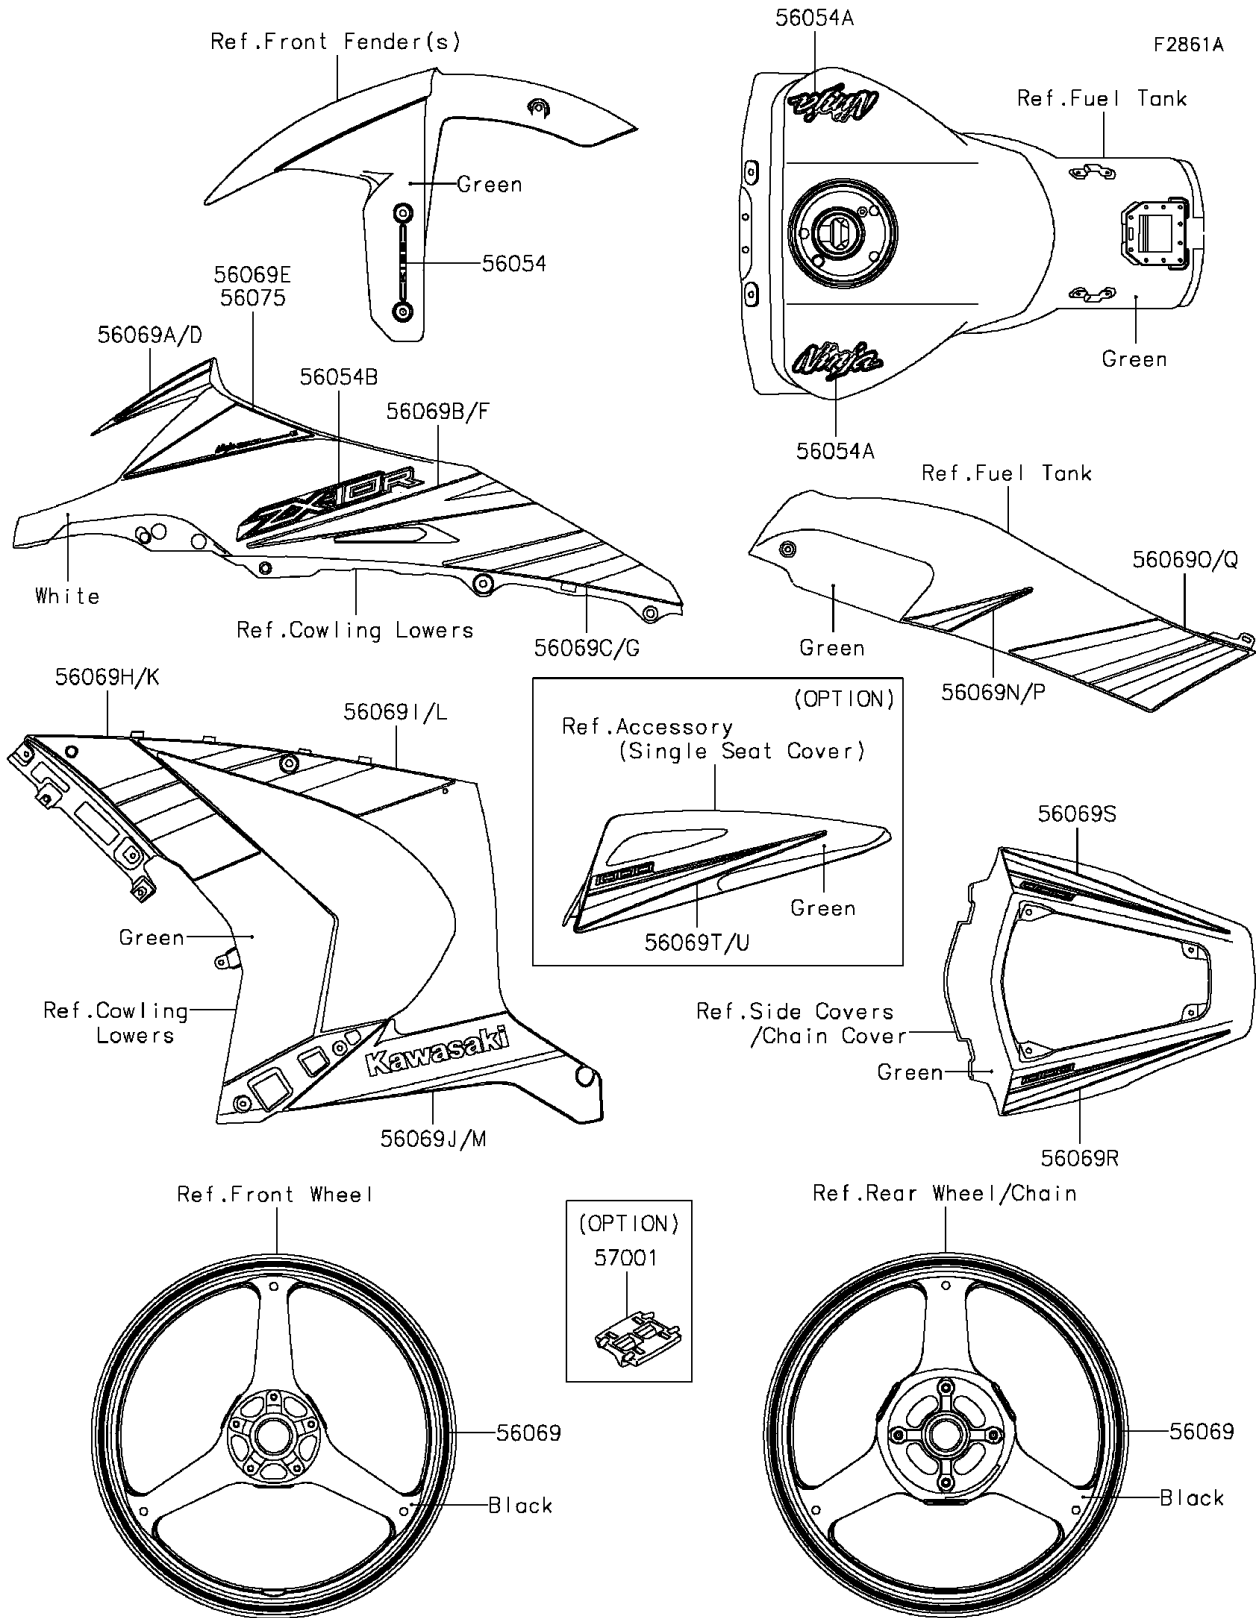

2015 Ninja® ZX™ -10R ABS 30th Anniversary Edition PARTS DIAGRA

Decals(Green)(KFFA)

2015 Ninja® ZX™ -10R ABS 30th Anniversary Edition PARTS LIST

Decals(Green)(KFFA)

ITEM NAME	PART NUMBER	QUANTITY
MARK,FR FENDER,KIBS (Ref # 56054)	56054-0919	2
MARK,FUEL TANK,NINJA (Ref # 56054A)	56054-1414	2
MARK,UPP COWL.,ZX-10R (Ref # 56054B)	56054-1558	2
PATTERN,WHEEL,GREEN,4X1353 (Ref # 56069)	56069-0103	4
PATTERN,UPP COWL.,LH,UPP (Ref # 56069A)	56069-7605	1
PATTERN,UPP COWL.,LH,FR (Ref # 56069B)	56069-7607	1
PATTERN,UPP COWL.,LH,RR (Ref # 56069C)	56069-7608	1
PATTERN,UPP COWL.,RH,UPP (Ref # 56069D)	56069-7609	1
PATTERN,UPP COWL.,RH,LWR (Ref # 56069E)	56069-7610	1
PATTERN,UPP COWL.,RH,FR (Ref # 56069F)	56069-7611	1
PATTERN,UPP COWL.,RH,RR (Ref # 56069G)	56069-7612	1
PATTERN,LWR COWL.,LH,FR (Ref # 56069H)	56069-7613	1
PATTERN,LWR COWL.,LH,RR (Ref # 56069I)	56069-7614	1
PATTERN,LWR COWL.,LH,KAWASAKI (Ref # 56069J)	56069-7615	1
PATTERN,LWR COWL.,RH,FR (Ref # 56069K)	56069-7616	1
PATTERN,LWR COWL.,RH,RR (Ref # 56069L)	56069-7617	1
PATTERN,LWR COWL.,RH,KAWASAKI (Ref # 56069M)	56069-7618	1
PATTERN,TANK COVER,LH,UPP (Ref # 56069N)	56069-7619	1
PATTERN,TANK COVER,LH,LWR (Ref # 56069O)	56069-7620	1
PATTERN,TANK COVER,RH,UPP (Ref # 56069P)	56069-7621	1
PATTERN,TANK COVER,RH,LWR (Ref # 56069Q)	56069-7622	1
PATTERN,TAIL COVER,LH (Ref # 56069R)	56069-7623	1
PATTERN,TAIL COVER,RH (Ref # 56069S)	56069-7624	1
PATTERN,SEAT COVER,LH (Ref # 56069T)	56069-7798	1
PATTERN,SEAT COVER,RH (Ref # 56069U)	56069-7799	1
PATTERN,UPP COWL.,LH,LWR (Ref # 56075)	56075-0122	1
RIM STRIPE APPLICATOR (Ref # 57001)	57001-1752	AR