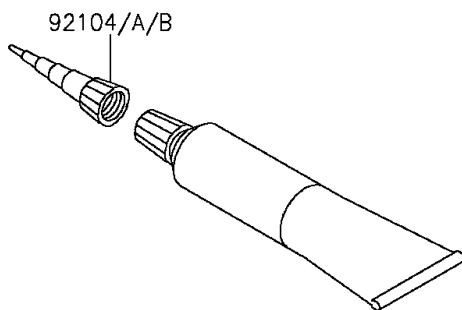

2015 Ninja® ZX™ -10R ABS 30th Anniversary Edition PARTS DIAGRA

Owner's Tools

56007

F2810

2015 Ninja® ZX™ -10R ABS 30th Anniversary Edition PARTS LIST

Owner's Tools

ITEM NAME	PART NUMBER	QUANTITY
-----------	-------------	----------