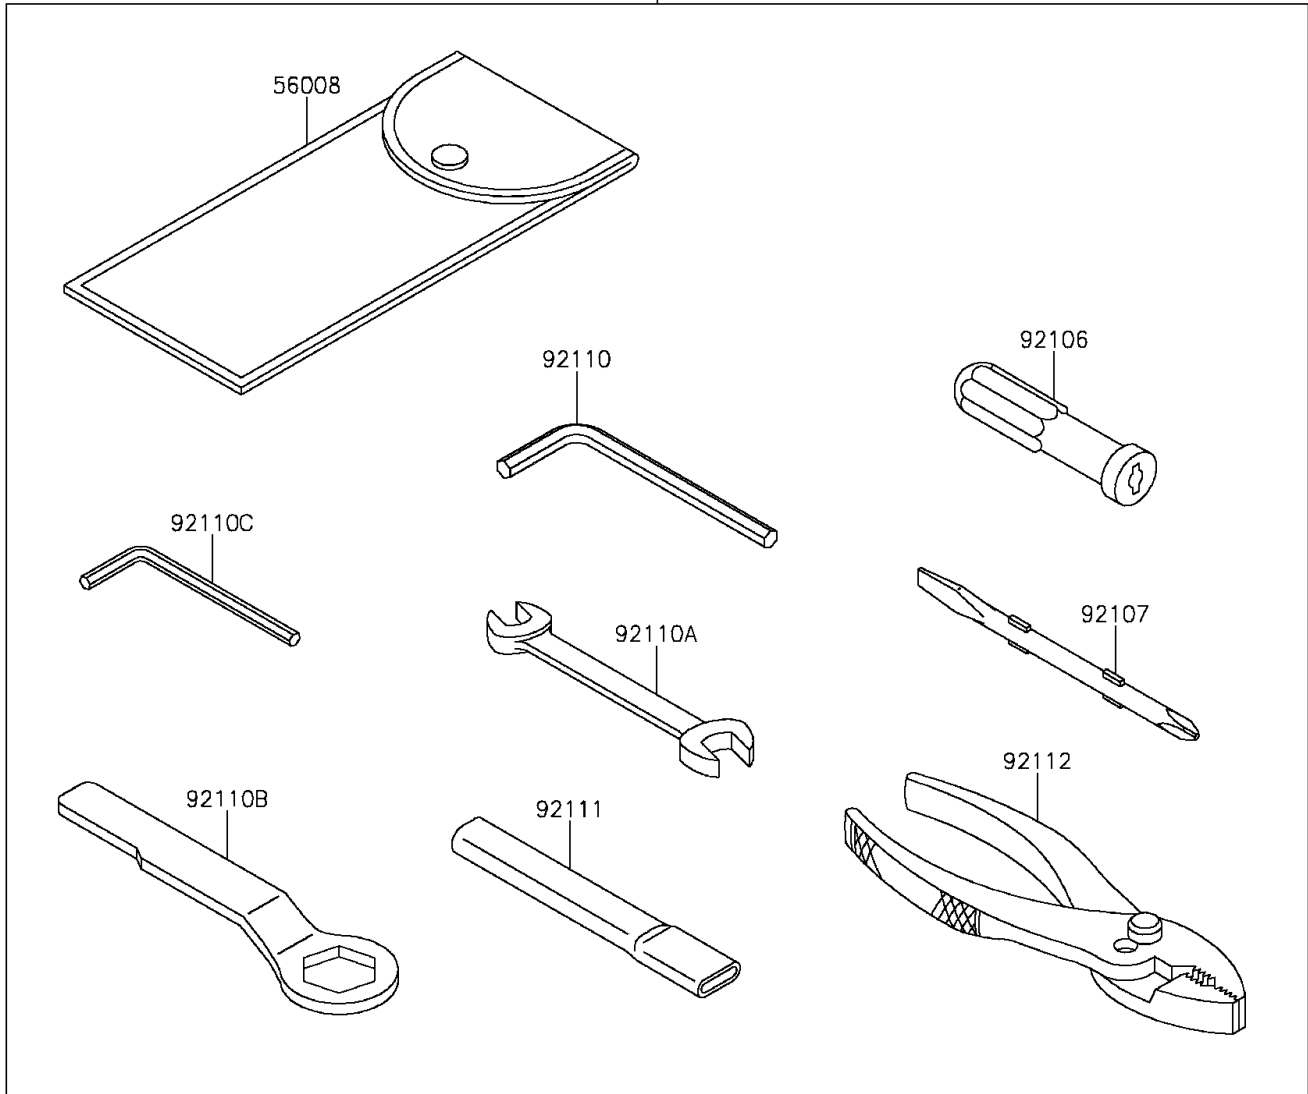

2015 Ninja® ZX™ -10R ABS 30th Anniversary Edition PARTS DIAGRA

Owner's Tools

56007

F2810

2015 Ninja® ZX™ -10R ABS 30th Anniversary Edition PARTS LIST

Owner's Tools

ITEM NAME	PART NUMBER	QUANTITY
-----------	-------------	----------