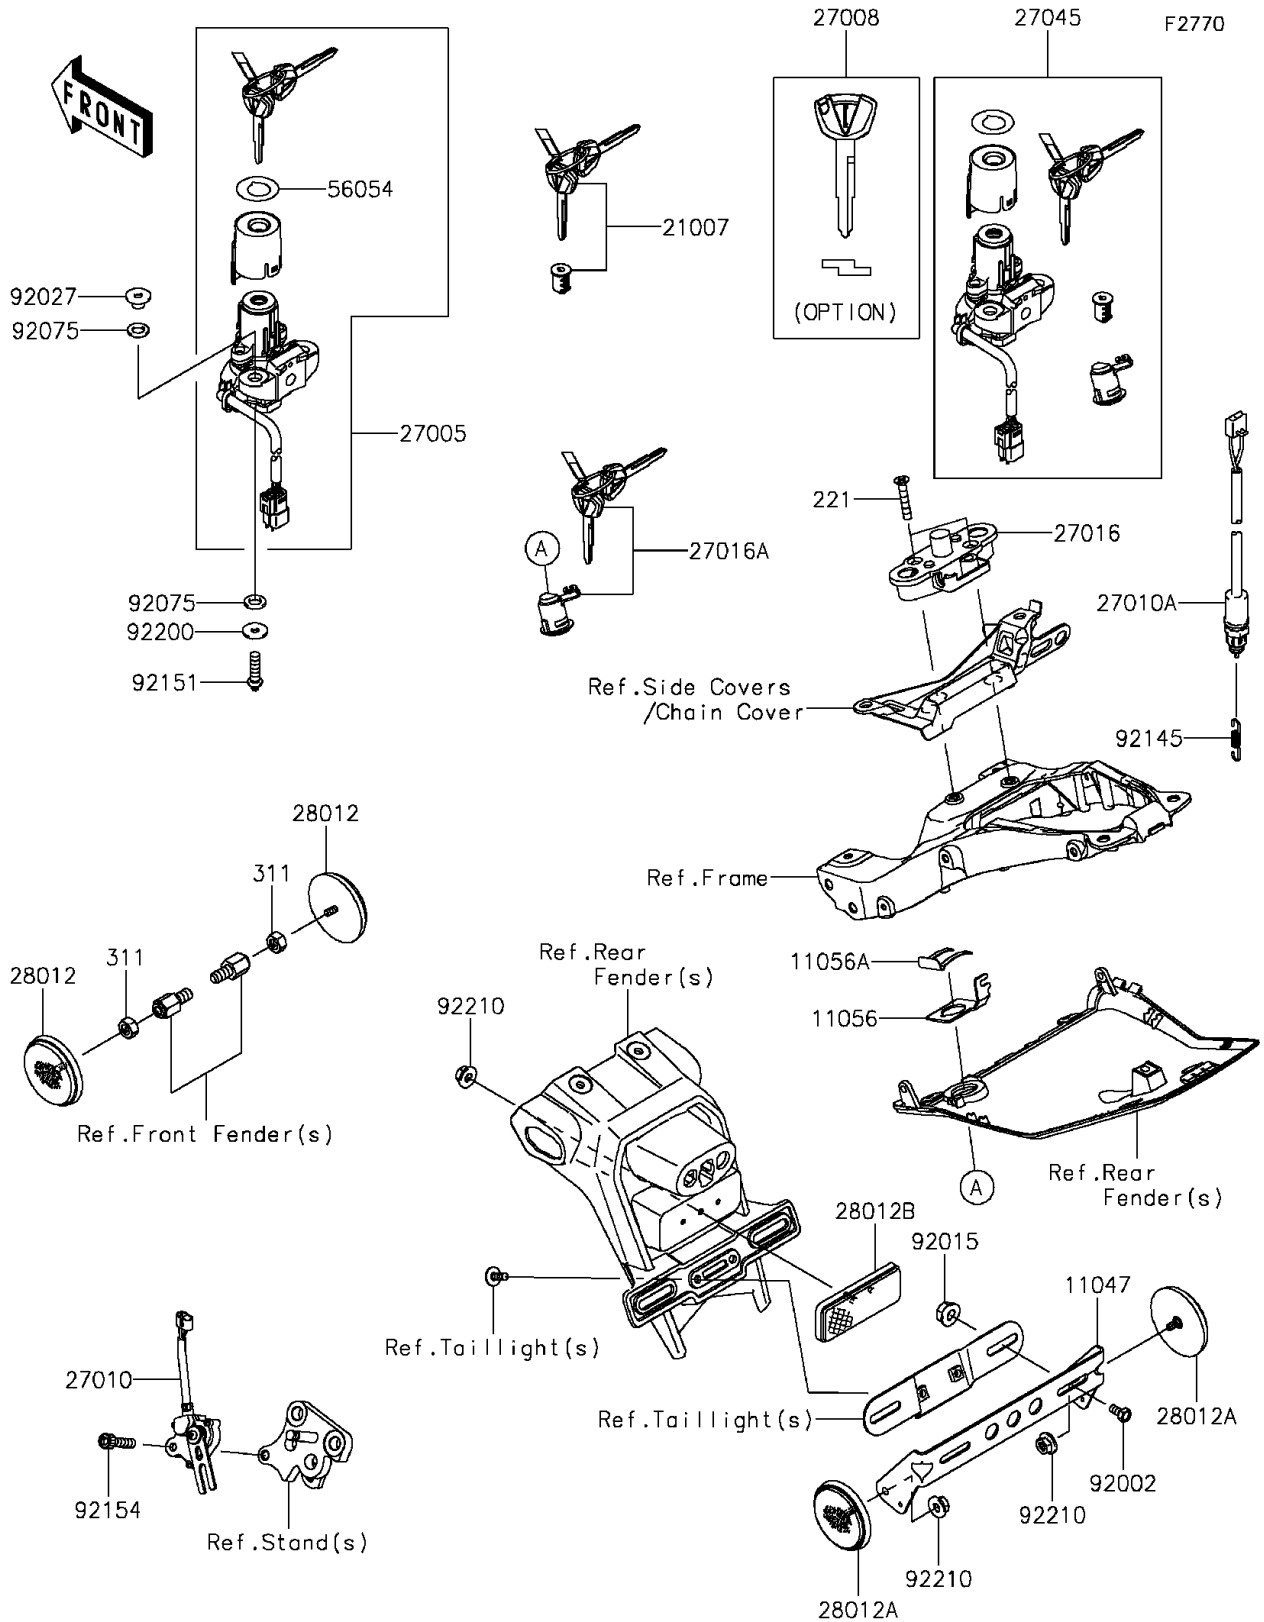

2015 Ninja® ZX™ -10R ABS 30th Anniversary Edition PARTS DIAGRA

Ignition Switch/Locks/Reflectors

2015 Ninja® ZX™ -10R ABS 30th Anniversary Edition PARTS LIST

Ignition Switch/Locks/Reflectors

ITEM NAME	PART NUMBER	QUANTITY
-----------	-------------	----------