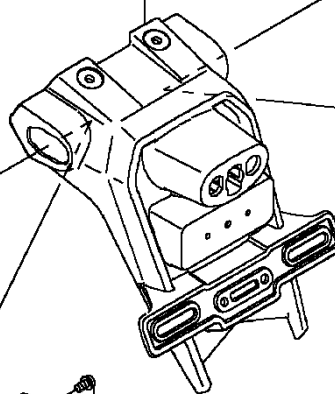

# 2015 Ninja® ZX™ -10R ABS 30th Anniversary Edition PARTS DIAGRA

Turn Signals

F2730

Ref. Cowling

Ref. Cowling

23037A

23007A

92069

92009

Ref. Rear Fender (s)

23037

92069

92009

23007

224

92200A