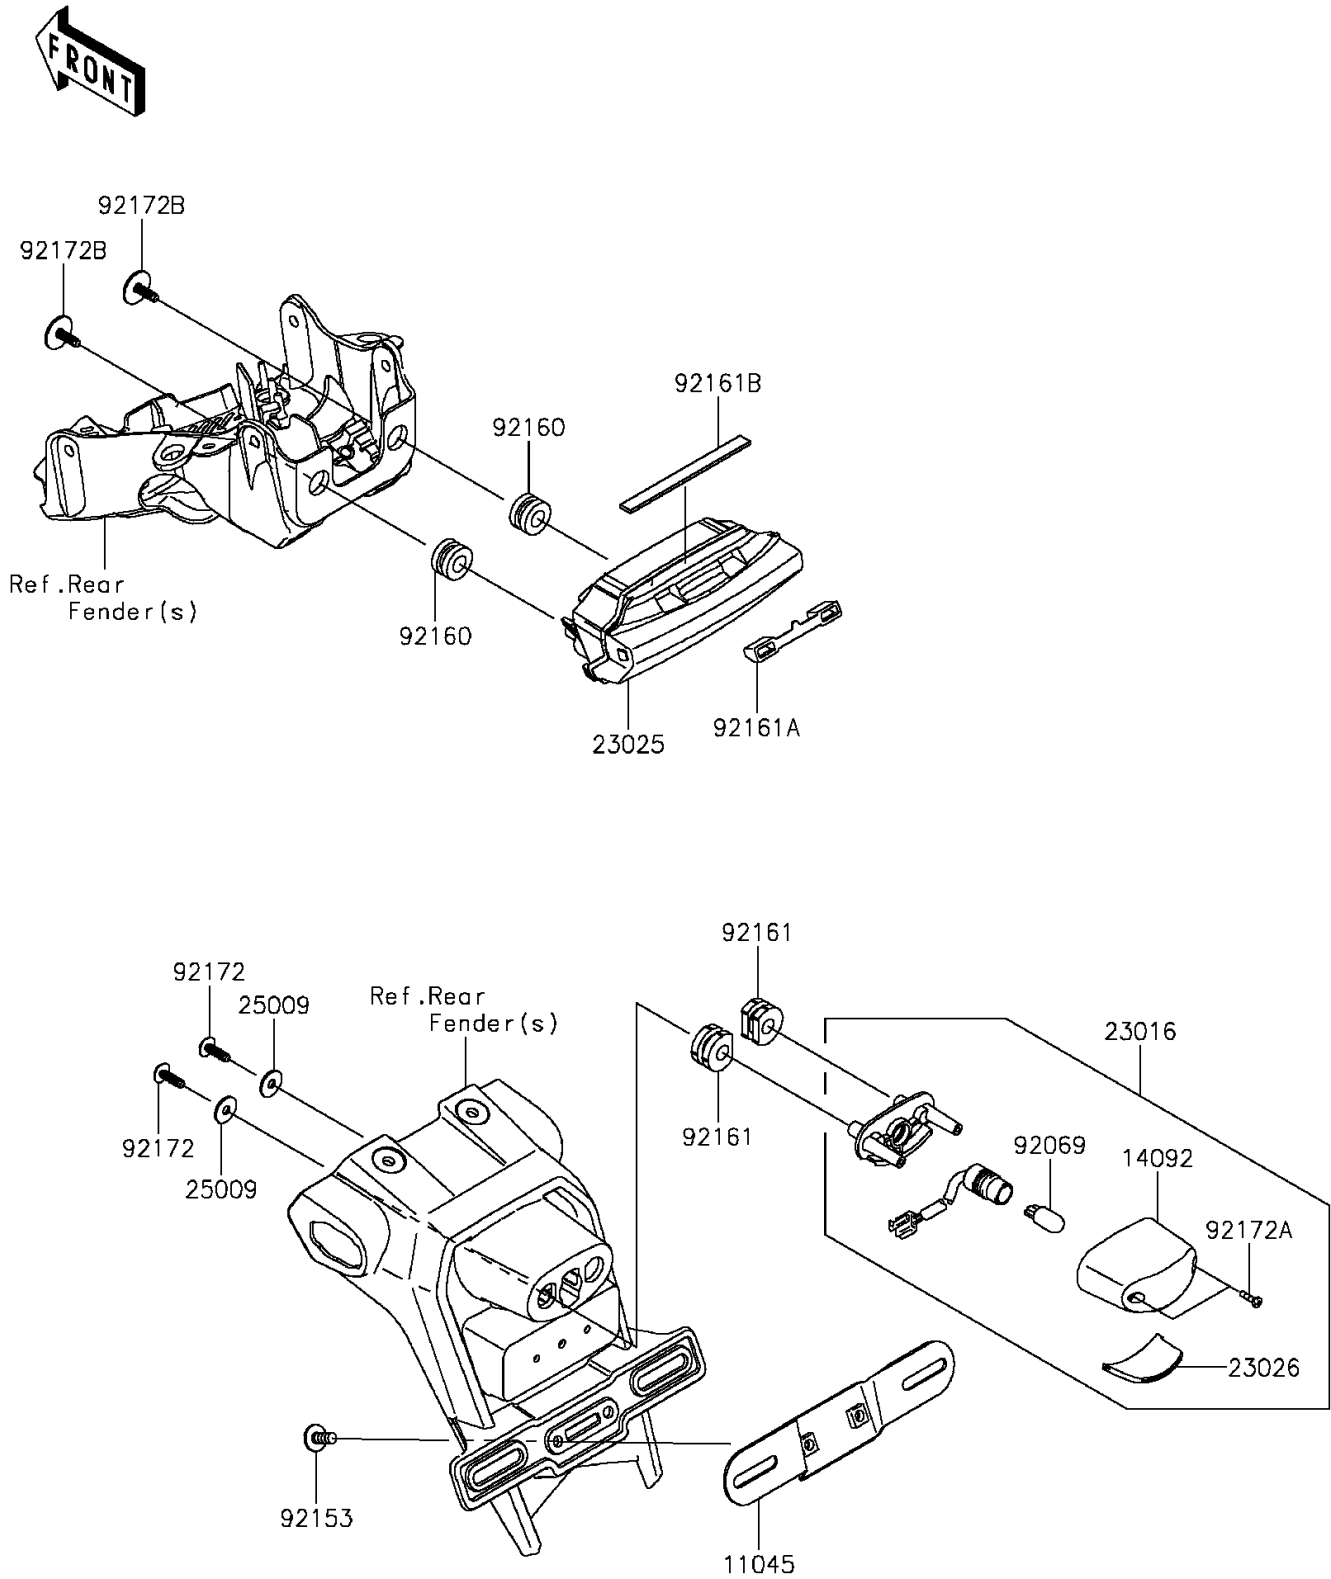

2015 Ninja® ZX™ -10R ABS 30th Anniversary Edition PARTS DIAGRA

Taillight(s)

F2720

2015 Ninja® ZX™ -10R ABS 30th Anniversary Edition PARTS LIST

Taillight(s)

ITEM NAME	PART NUMBER	QUANTITY
BRACKET,LICENSE (Ref # 11045)	11045-1387	1
COVER,LICENSE LAMP (Ref # 14092)	14092-0001	1
LAMP-ASSY,LICENSE (Ref # 23016)	23016-0552	1
LAMP-TAIL,LED (Ref # 23025)	23025-0069	1
LENS,LICENSE LAMP (Ref # 23026)	23026-0015	1
WASHER,5.2X16X1.2 (Ref # 25009)	25009-004	2
BULB,12V 5W (Ref # 92069)	92069-1016	1
BOLT,SOCKET,6X14 (Ref # 92153)	92153-1446	2
DAMPER (Ref # 92160)	92160-1167	2
DAMPER (Ref # 92161)	92161-0776	2
DAMPER,TAIL LAMP (Ref # 92161A)	92161-0885	1
DAMPER,8X95X2 (Ref # 92161B)	92161-0962	1
SCREW,TAPPING,5X16 (Ref # 92172)	92172-0238	2
SCREW,TAPPING,2.9X13 (Ref # 92172A)	92172-0343	2
SCREW,TAPTITE,5X16 (Ref # 92172B)	92172-0481	2