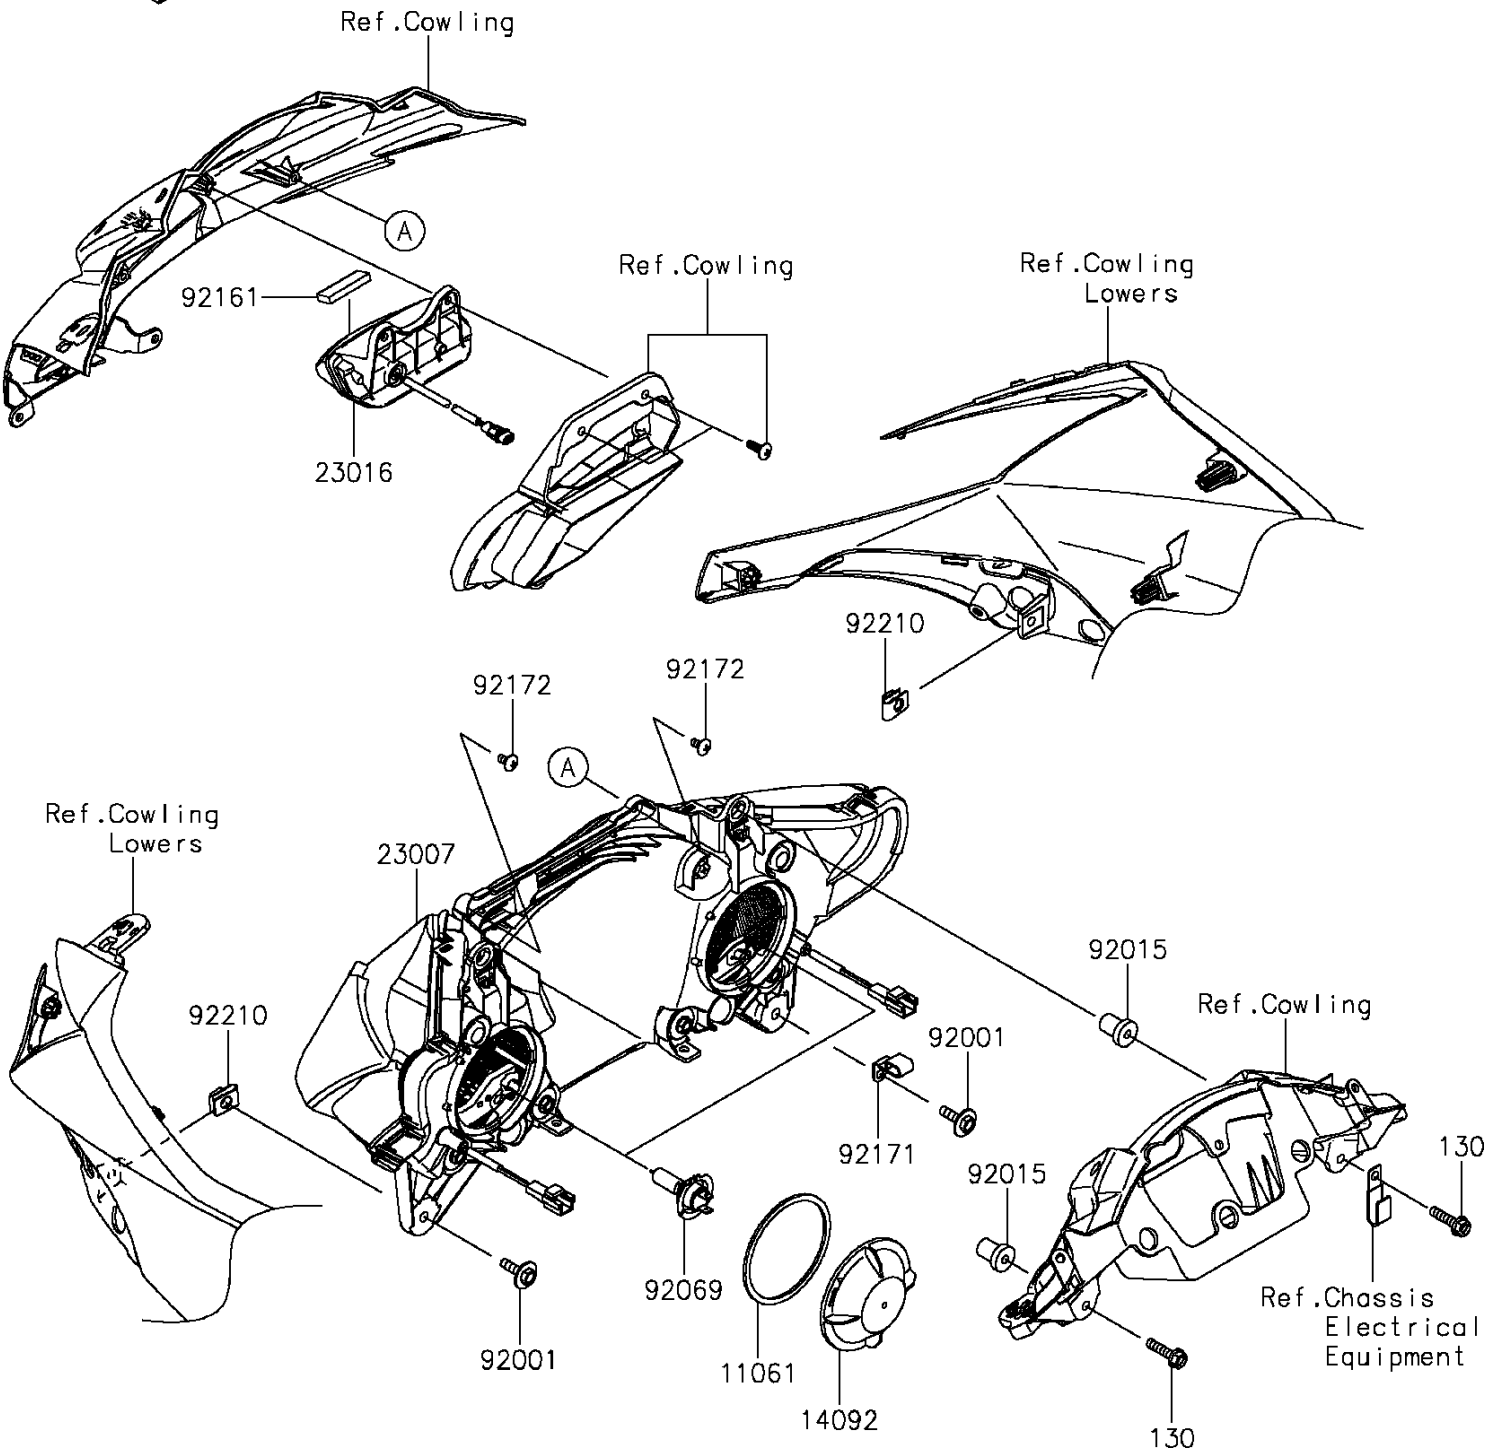

2015 Ninja® ZX™ -10R ABS 30th Anniversary Edition PARTS DIAGRA

Headlight(s)

F2710

2015 Ninja® ZX™ -10R ABS 30th Anniversary Edition PARTS LIST

Headlight(s)

ITEM NAME	PART NUMBER	QUANTITY
GASKET (Ref # 11061)	11061-0746	2
COVER,HEAD LAMP (Ref # 14092)	14092-0793	2
LENS-COMP,HEAD LAMP (Ref # 23007)	23007-0155	1
LAMP-ASSY,POSITION LAMP (Ref # 23016)	23016-0045	1
BOLT,UPSET-WP,6X22 (Ref # 92001)	92001-1774	2
NUT,RUBBER,6MM (Ref # 92015)	92015-1692	2
BULB,12V 55W,H7 (Ref # 92069)	92069-0053	2
DAMPER,12X40X5 (Ref # 92161)	92161-0972	1
CLAMP (Ref # 92171)	92171-0926	1
SCREW,TAPPING,5X10 (Ref # 92172)	92172-0262	2
NUT (Ref # 92210)	92210-0130	2
BOLT-FLANGED,6X25 (Ref # 130)	130BB0625	2