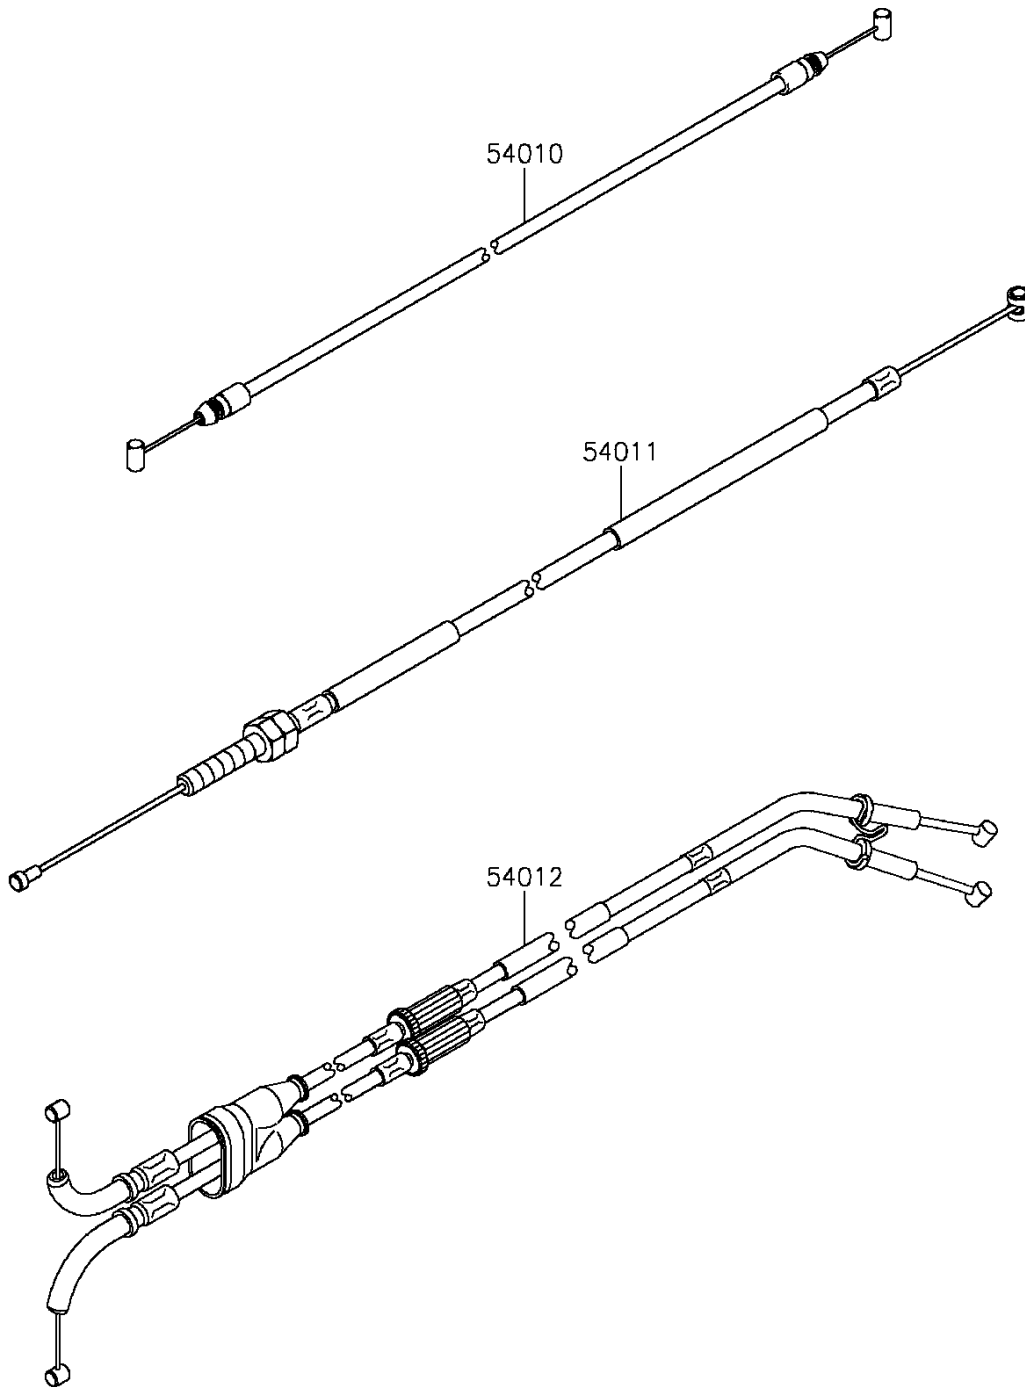

2015 Ninja® ZX™ -10R ABS 30th Anniversary Edition PARTS DIAGRA

Cables

F2540

2015 Ninja® ZX™ -10R ABS 30th Anniversary Edition PARTS LIST

Cables

ITEM NAME	PART NUMBER	QUANTITY
CABLE,SEAT LOCK (Ref # 54010)	54010-0029	1
CABLE-CLUTCH (Ref # 54011)	54011-0106	1
CABLE-THROTTLE (Ref # 54012)	54012-0299	1