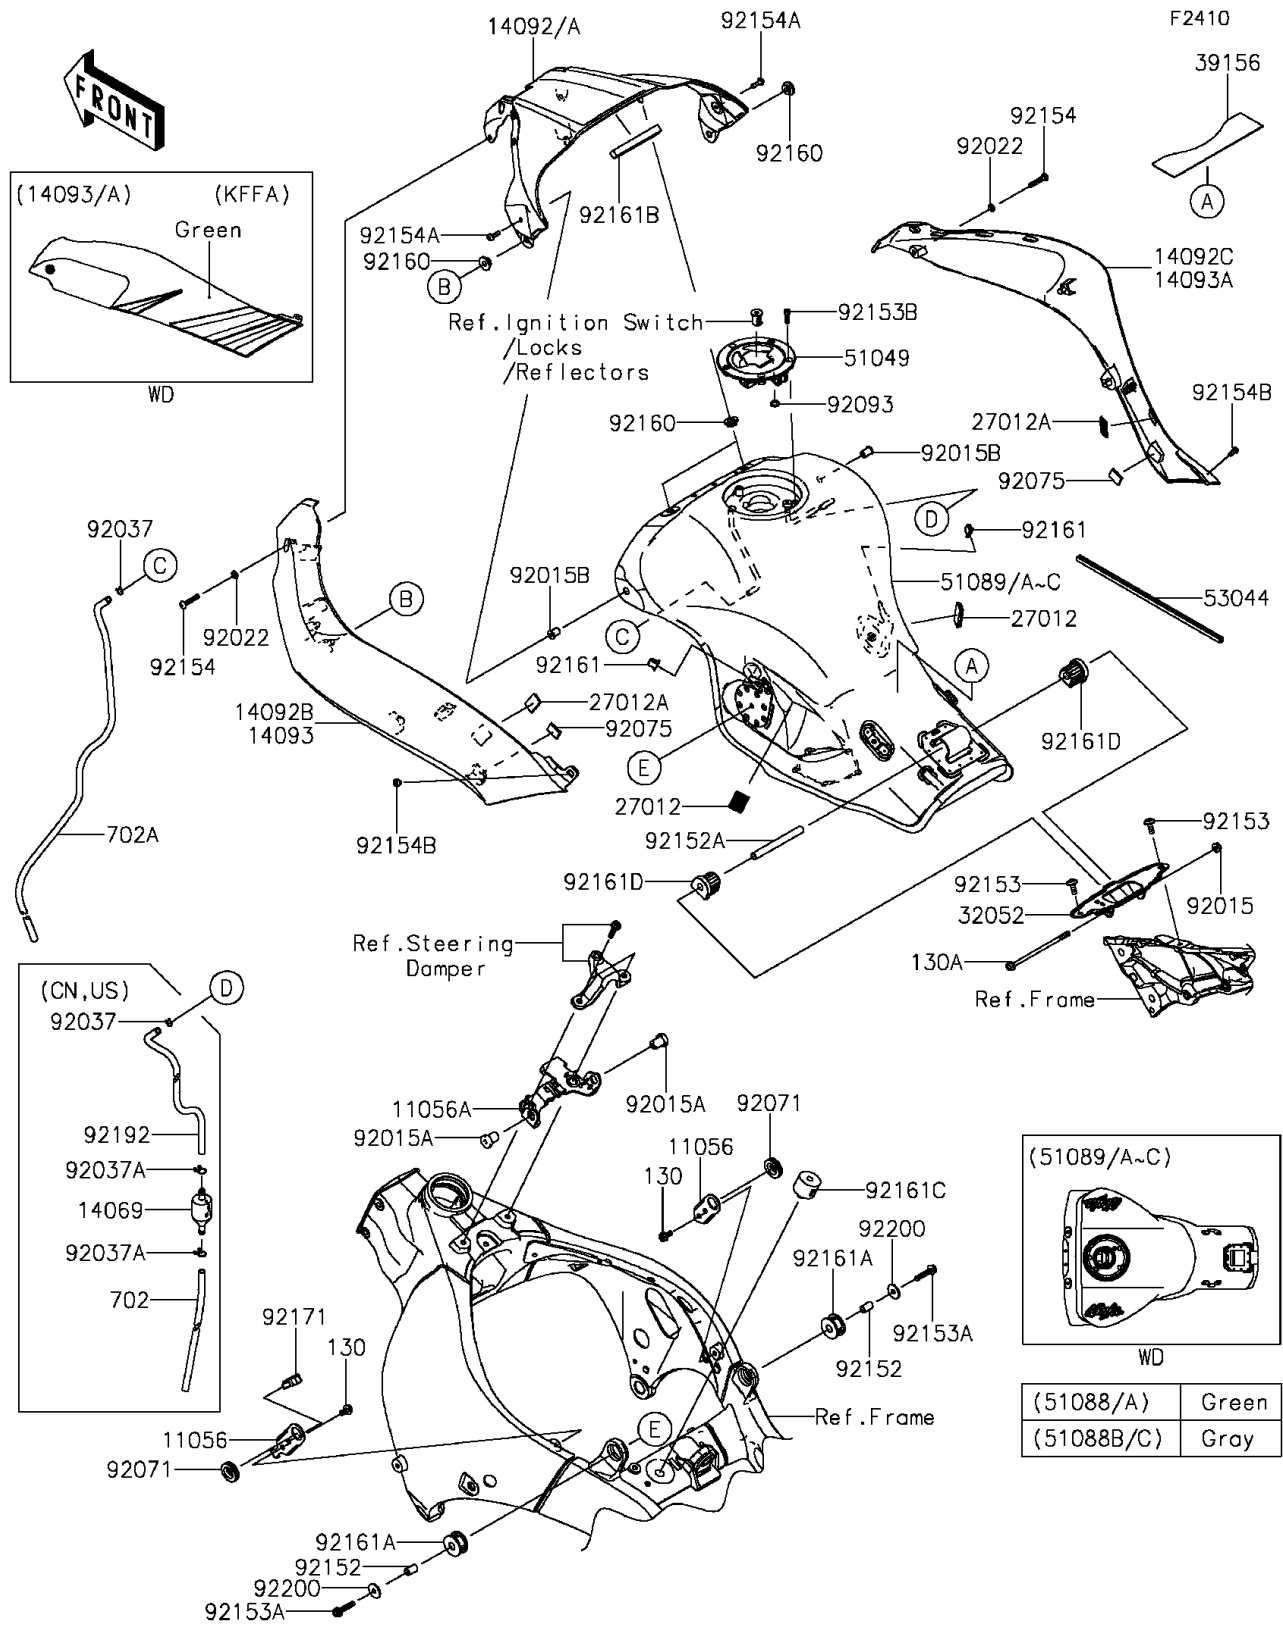

2015 Ninja® ZX™ -10R ABS 30th Anniversary Edition PARTS DIAGRA

Fuel Tank

2015 Ninja® ZX™ -10R ABS 30th Anniversary Edition PARTS LIST

Fuel Tank

ITEM NAME	PART NUMBER	QUANTITY
BRACKET,TANK COVER,SIDE (Ref # 11056)	11056-0242	2
BRACKET,TANK COVER,FR (Ref # 11056A)	11056-1655	1
BREATHER,FUEL TANK (Ref # 14069)	14069-1004	1
COVER,TANK,CNT,L.GREEN (Ref # 14092A)	14092-0786-777	1
COVER,TANK,LH,L.GREEN (Ref # 14093)	14093-5021-777	1
COVER,TANK,RH,L.GREEN (Ref # 14093A)	14093-5022-777	1
HOOK (Ref # 27012)	27012-0170	2
HOOK (Ref # 27012A)	27012-0171	2
BRACKET-TANK (Ref # 32052)	32052-0154	1
PAD,40X180X1.0 (Ref # 39156)	39156-0745	1
CAP-TANK,FUEL (Ref # 51049)	51049-0030	1
TANK-COMP-FUEL,L.GREEN (Ref # 51089)	51089-5027-777	1
TANK-COMP-FUEL,L.GREEN (Ref # 51089A)	51089-5028-777	1
TRIM (Ref # 53044)	53044-1296	1
NUT,FLANGED,6MM (Ref # 92015)	92015-1367	1
NUT,RUBBER,6MM (Ref # 92015A)	92015-1692	2
NUT,WELL,5MM (Ref # 92015B)	92015-1757	2
WASHER,6.2X11X1.5 (Ref # 92022)	92022-183	2
CLAMP,TUBE (Ref # 92037)	92037-010	1
CLAMP,TUBE (Ref # 92037)	92037-010	2
CLAMP,TUBE (Ref # 92037A)	92037-147	2
GROMMET (Ref # 92071)	92071-1043	2
DAMPER,IGNITION (Ref # 92075)	92075-1982	2
SEAL,FUEL TANK CAP (Ref # 92093)	92093-1030	1
COLLAR,6.8X10X18.5 (Ref # 92152)	92152-0883	2
COLLAR,6.8X10X60 (Ref # 92152A)	92152-1182	1
BOLT,SOCKET,6X16 (Ref # 92153)	92153-1526	2
BOLT,FLANGED,6X28 (Ref # 92153A)	92153-1580	2
BOLT,SOCKET,5X16 (Ref # 92153B)	92153-1616	3