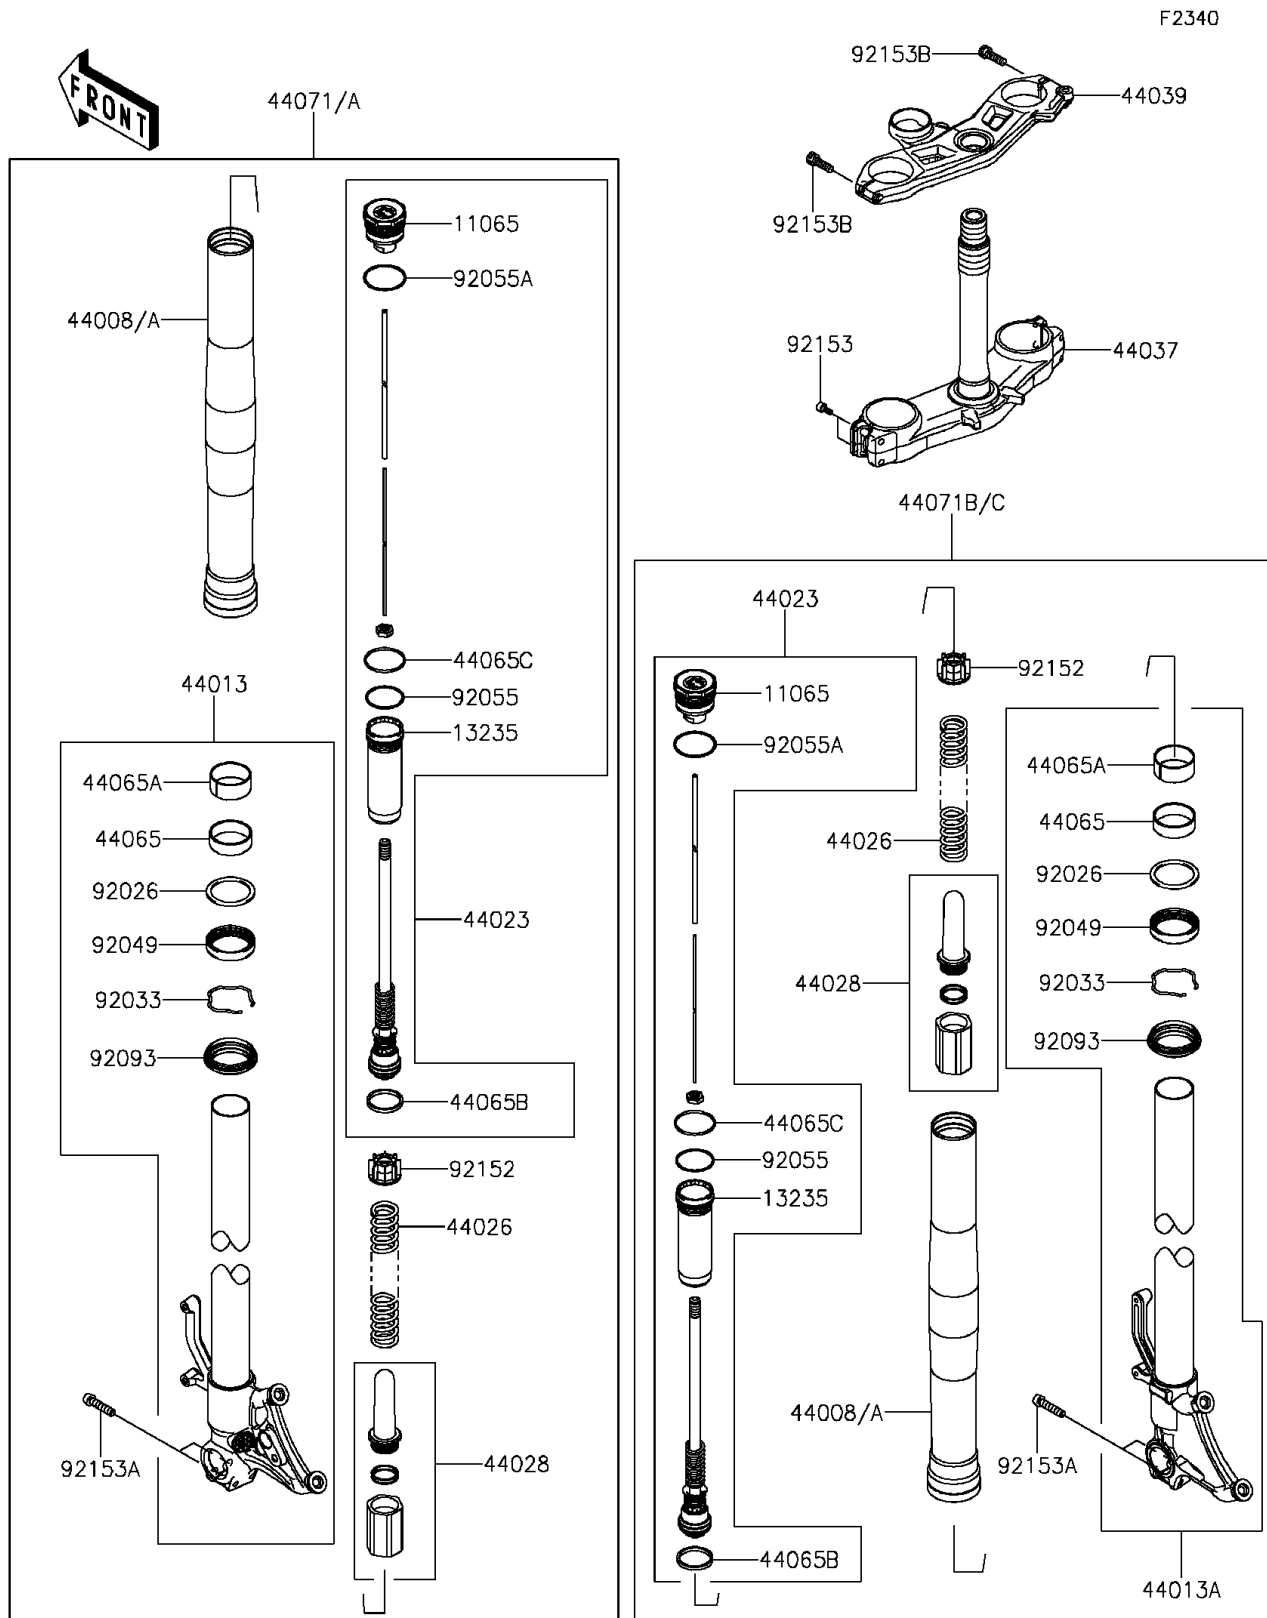

2015 Ninja® ZX™ -10R ABS 30th Anniversary Edition PARTS DIAGRA

Front Fork

2015 Ninja® ZX™ -10R ABS 30th Anniversary Edition PARTS LIST

Front Fork

ITEM NAME	PART NUMBER	QUANTITY
-----------	-------------	----------