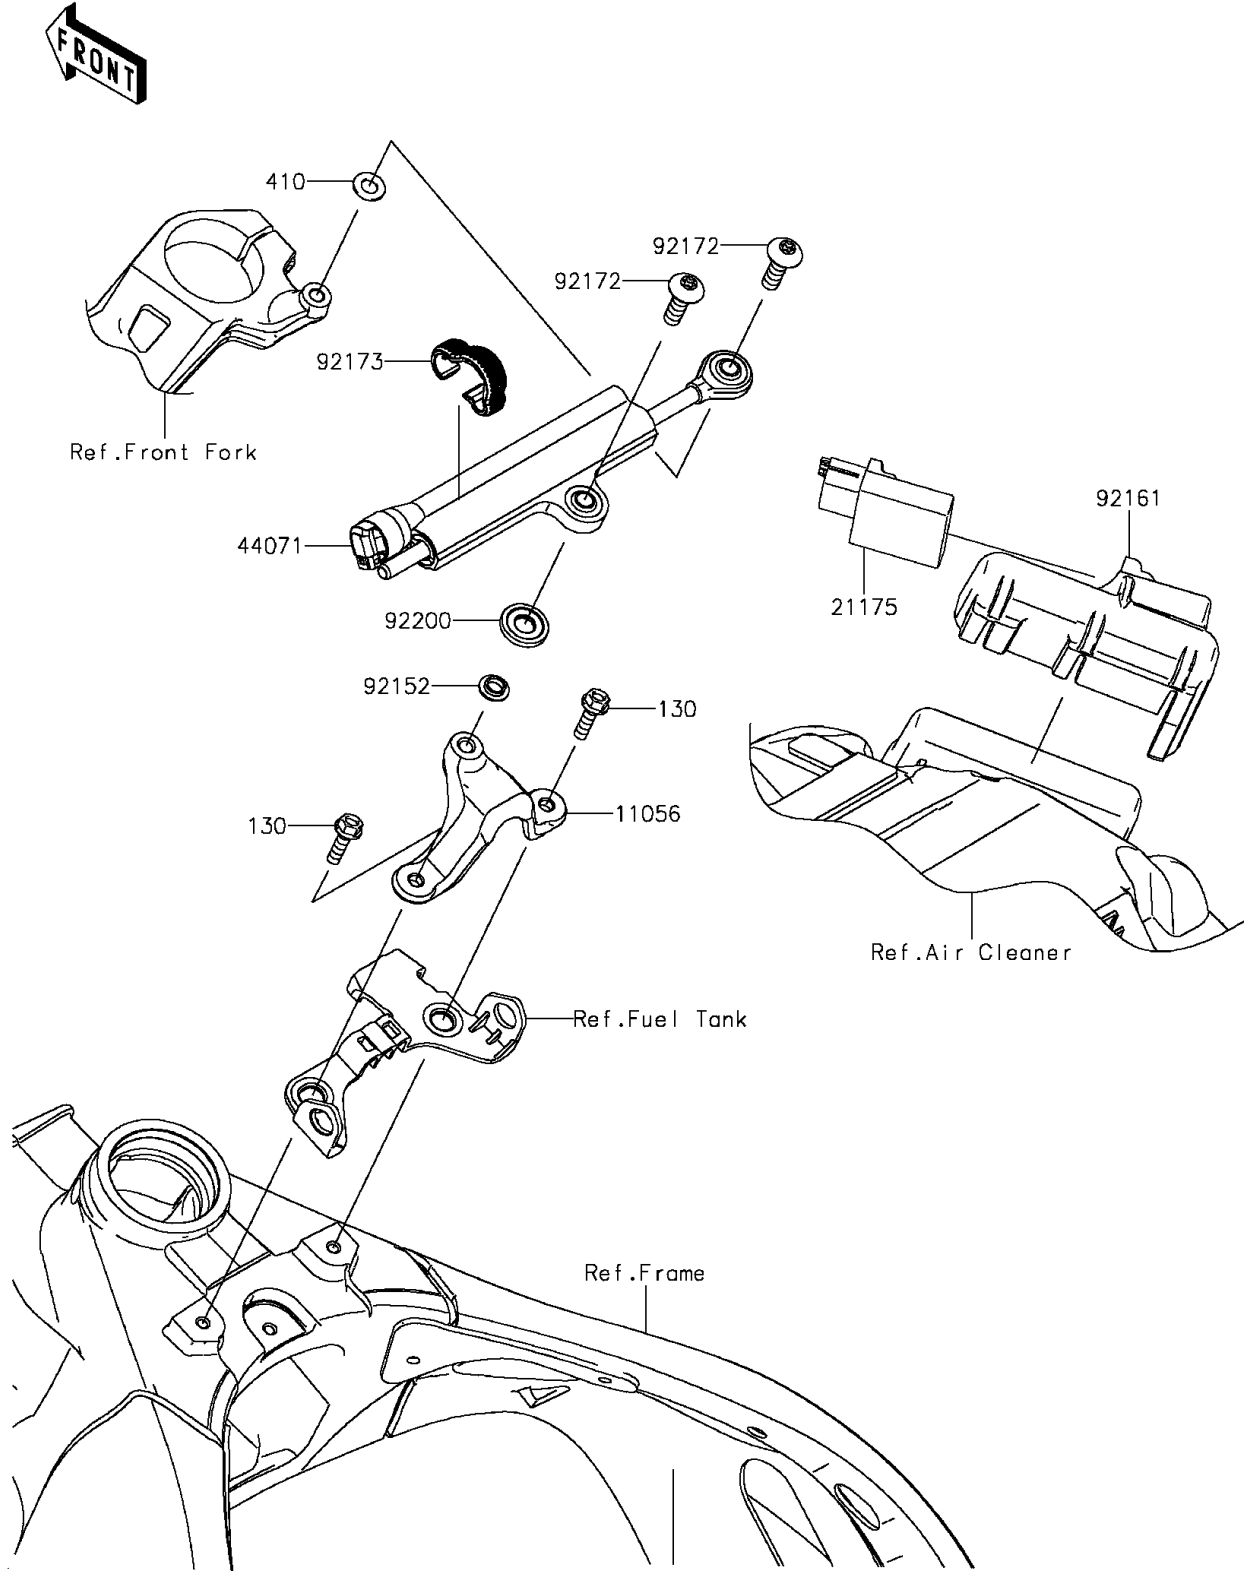

2015 Ninja® ZX™ -10R ABS 30th Anniversary Edition PARTS DIAGRA

Steering Damper

F2313

2015 Ninja® ZX™ -10R ABS 30th Anniversary Edition PARTS LIST

Steering Damper

ITEM NAME	PART NUMBER	QUANTITY
-----------	-------------	----------