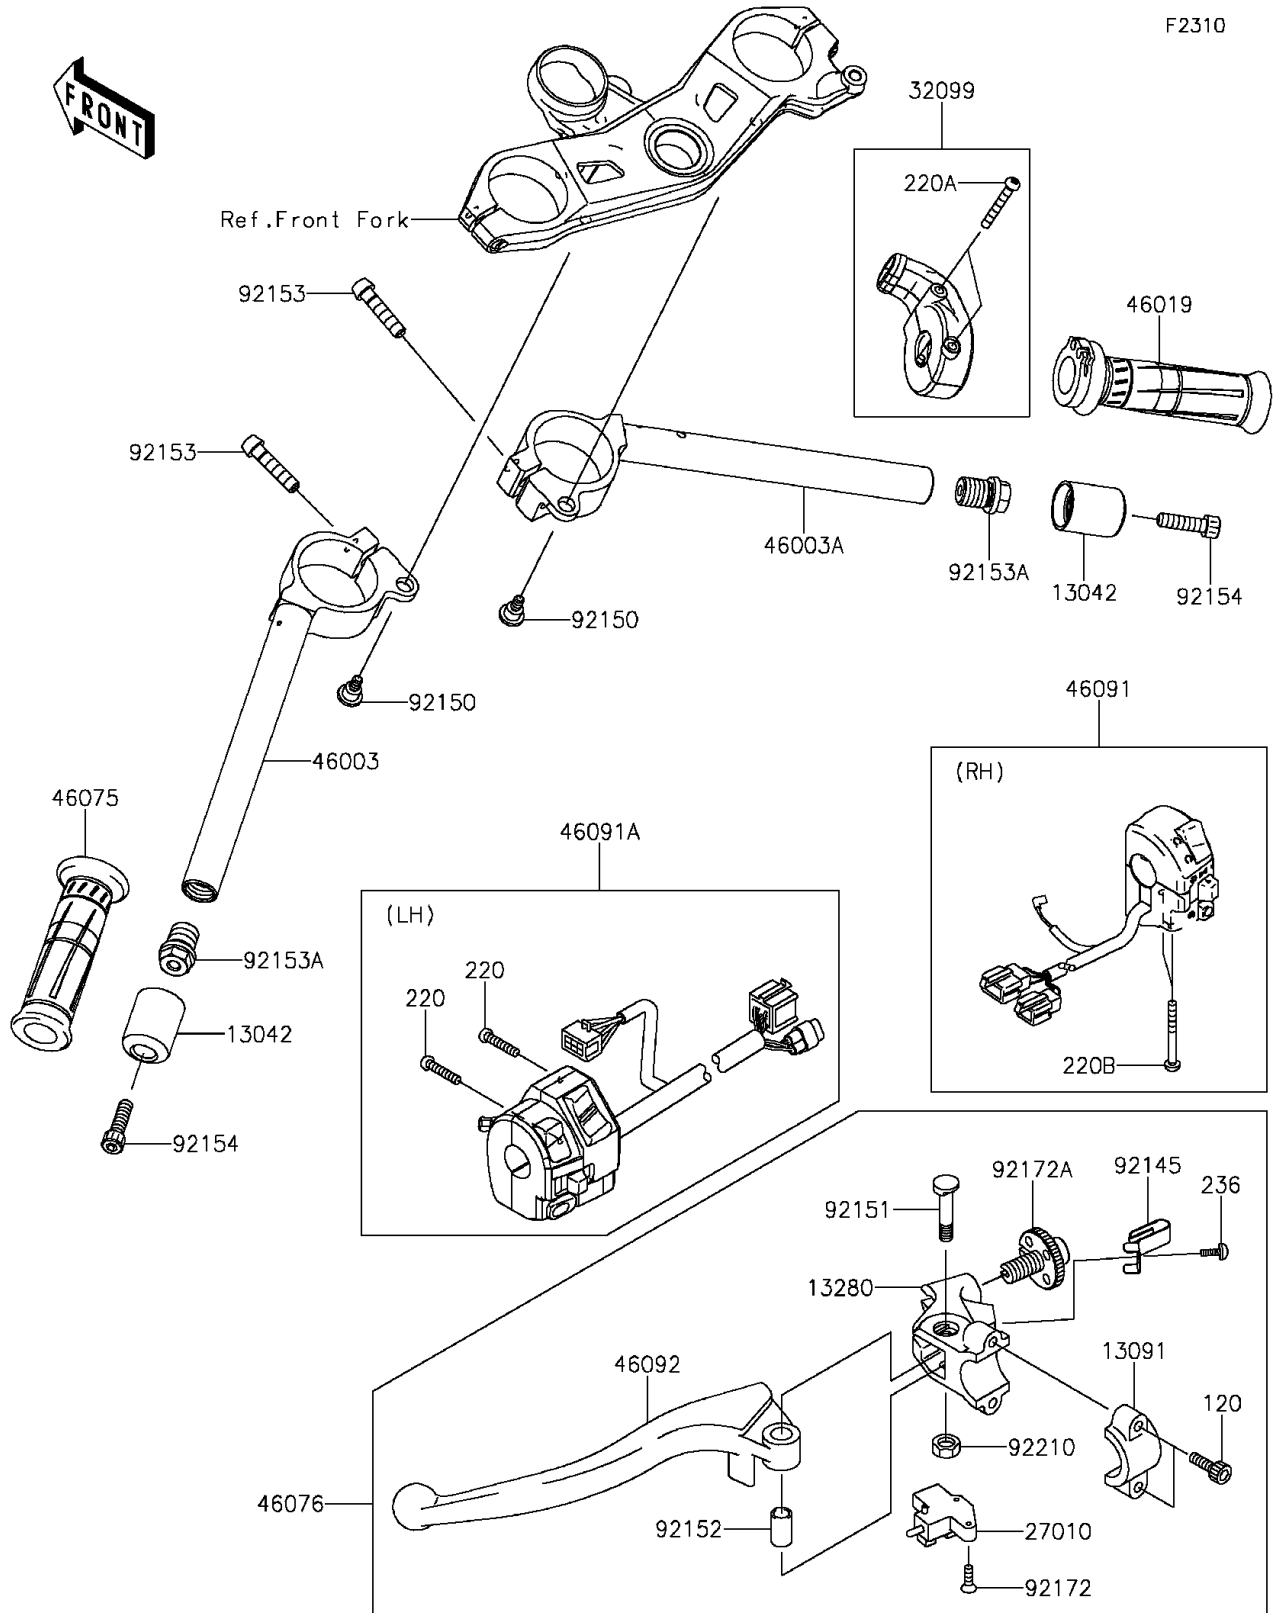

# 2015 Ninja® ZX™ -10R ABS 30th Anniversary Edition PARTS DIAGRA

Handlebar

# 2015 Ninja® ZX™ -10R ABS 30th Anniversary Edition PARTS LIST

Handlebar

ITEM NAME	PART NUMBER	QUANTITY
-----------	-------------	----------