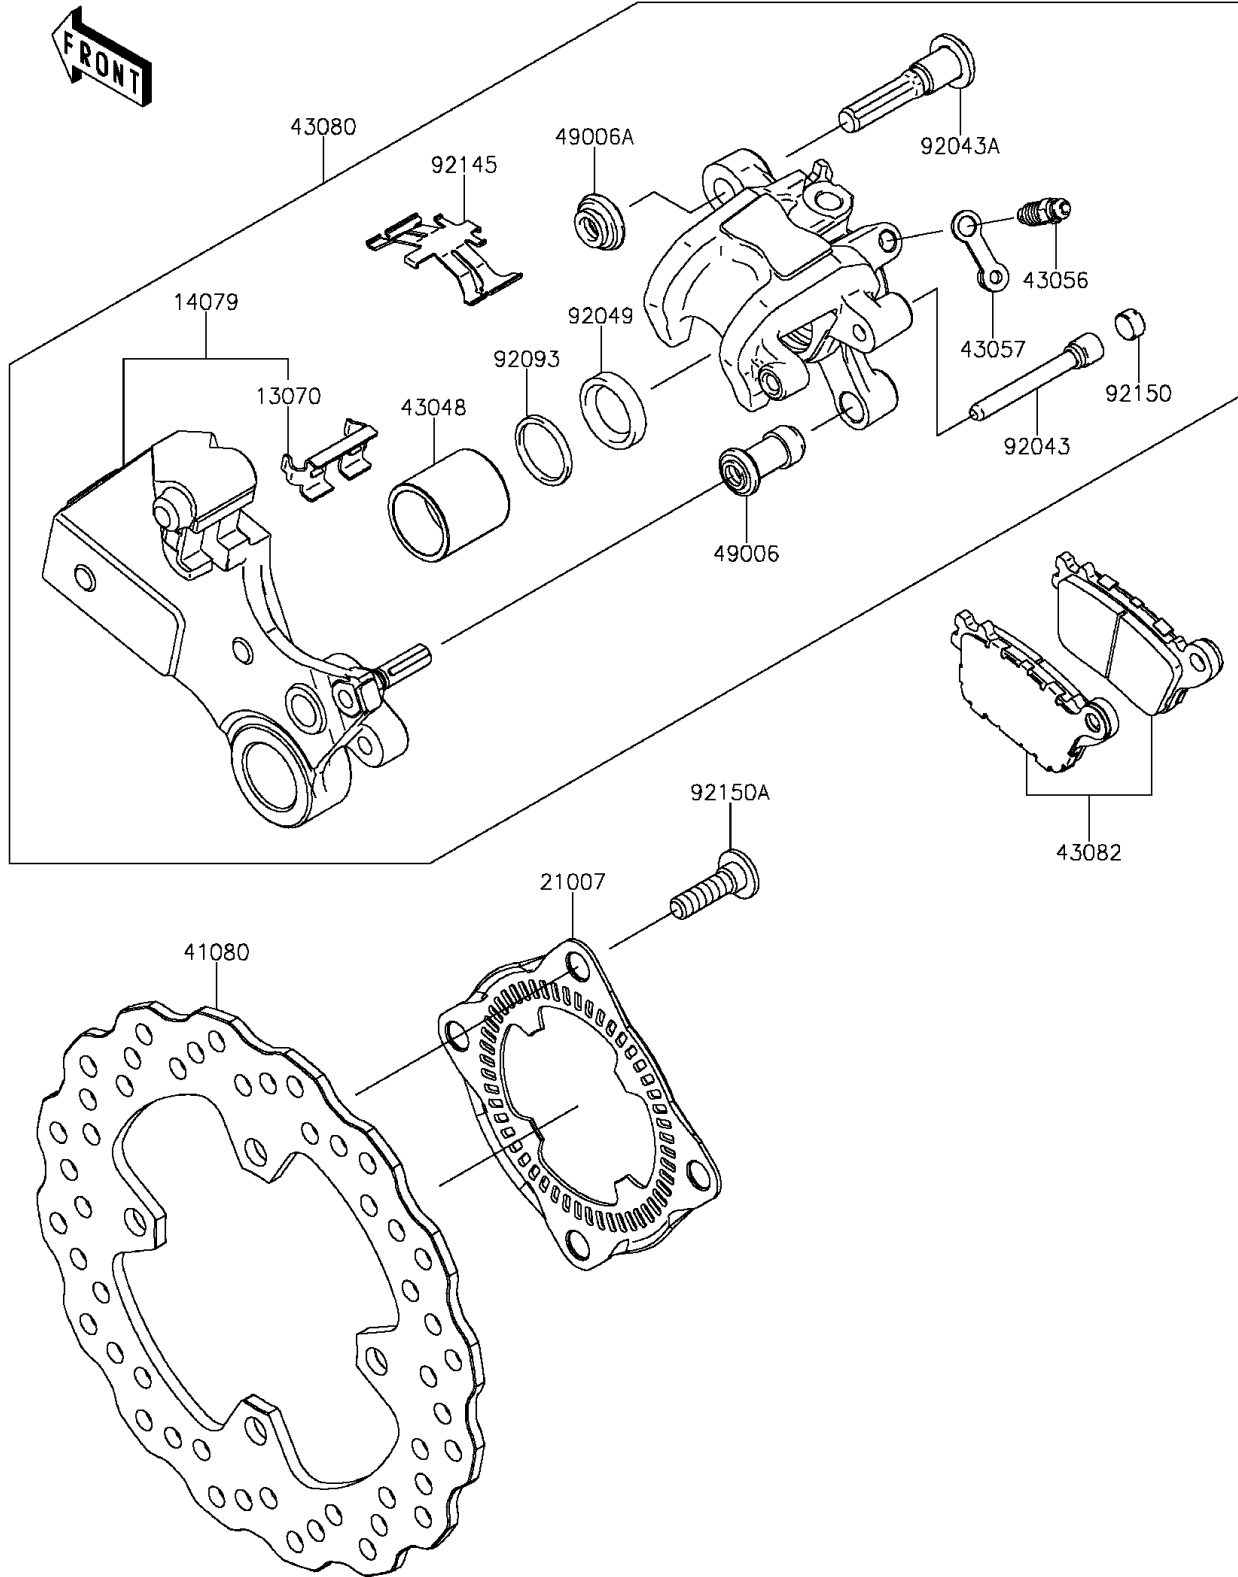

2015 Ninja® ZX™ -10R ABS 30th Anniversary Edition PARTS DIAGRA

Rear Brake

F2294

2015 Ninja® ZX™ -10R ABS 30th Anniversary Edition PARTS LIST

Rear Brake

ITEM NAME	PART NUMBER	QUANTITY
-----------	-------------	----------