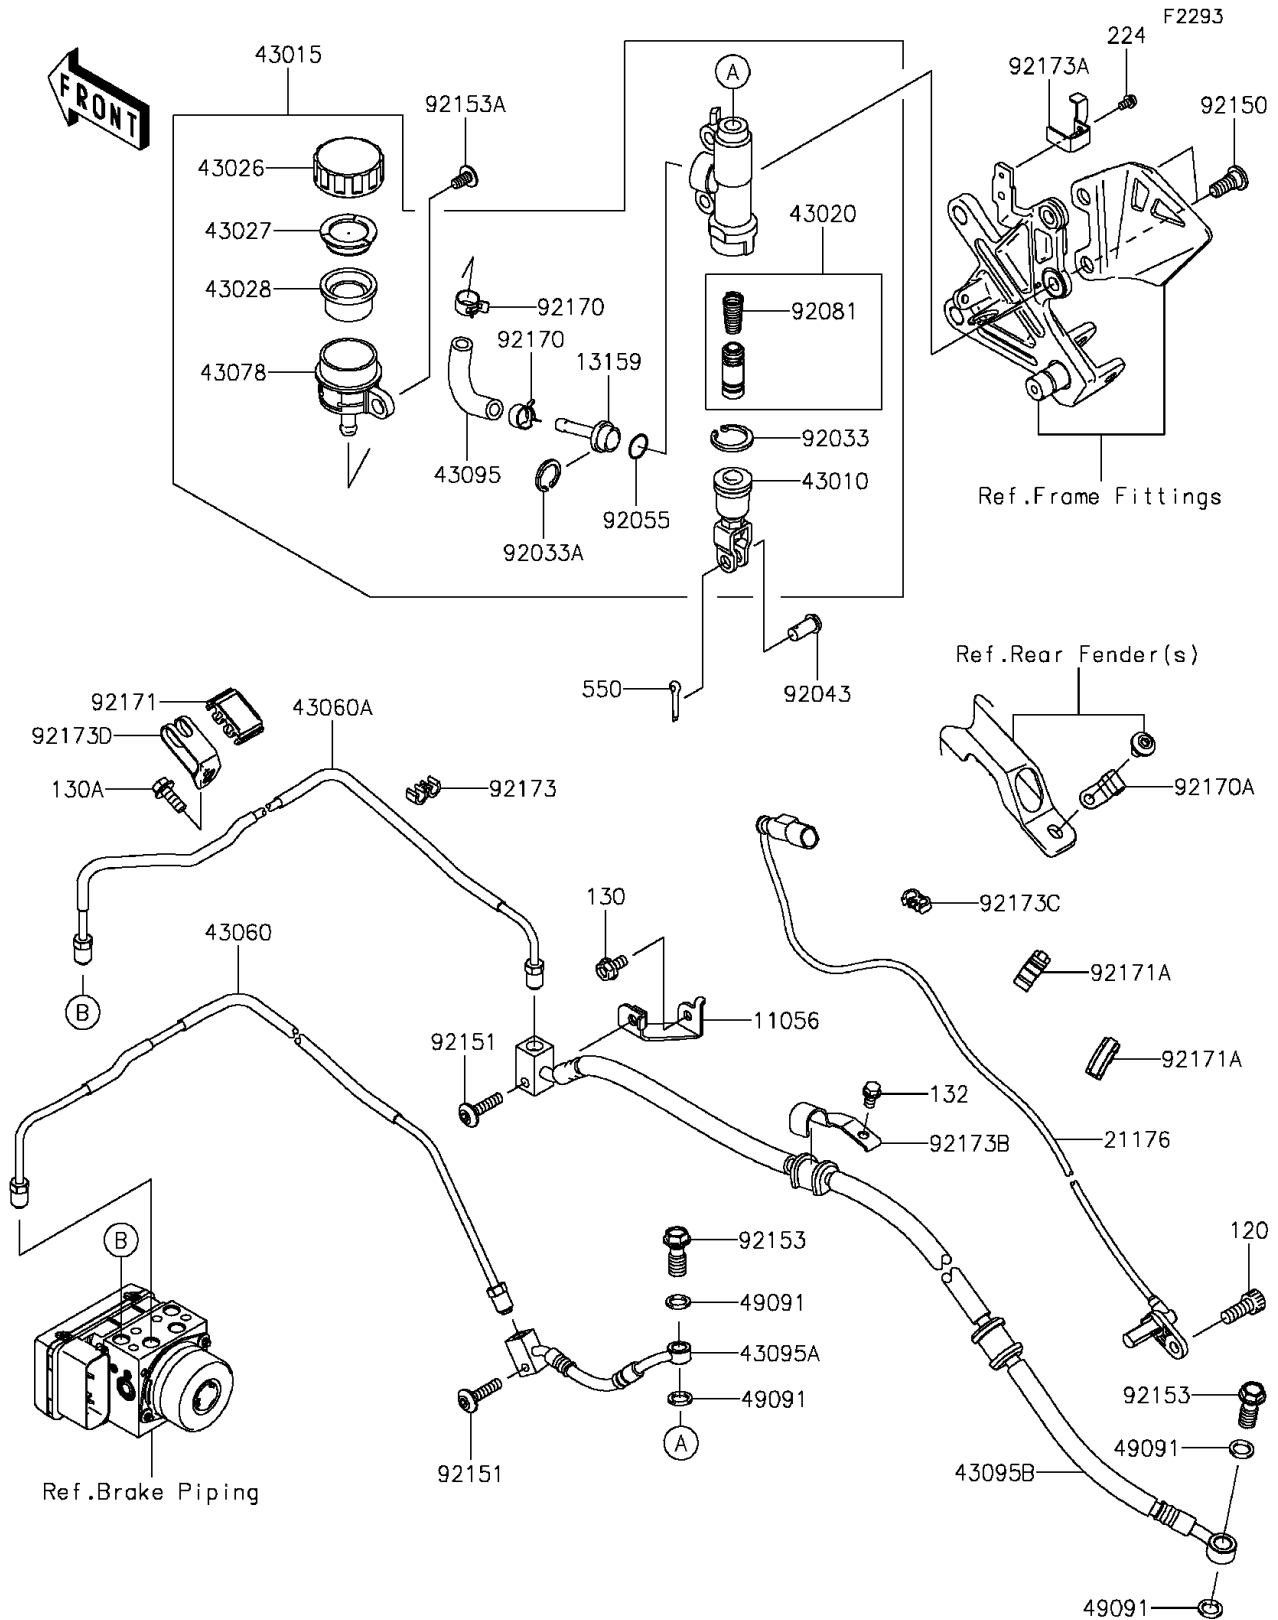

# 2015 Ninja® ZX™ -10R ABS 30th Anniversary Edition PARTS DIAGRA

## Rear Master Cylinder

# 2015 Ninja® ZX™ -10R ABS 30th Anniversary Edition PARTS LIST

Rear Master Cylinder

ITEM NAME	PART NUMBER	QUANTITY
-----------	-------------	----------