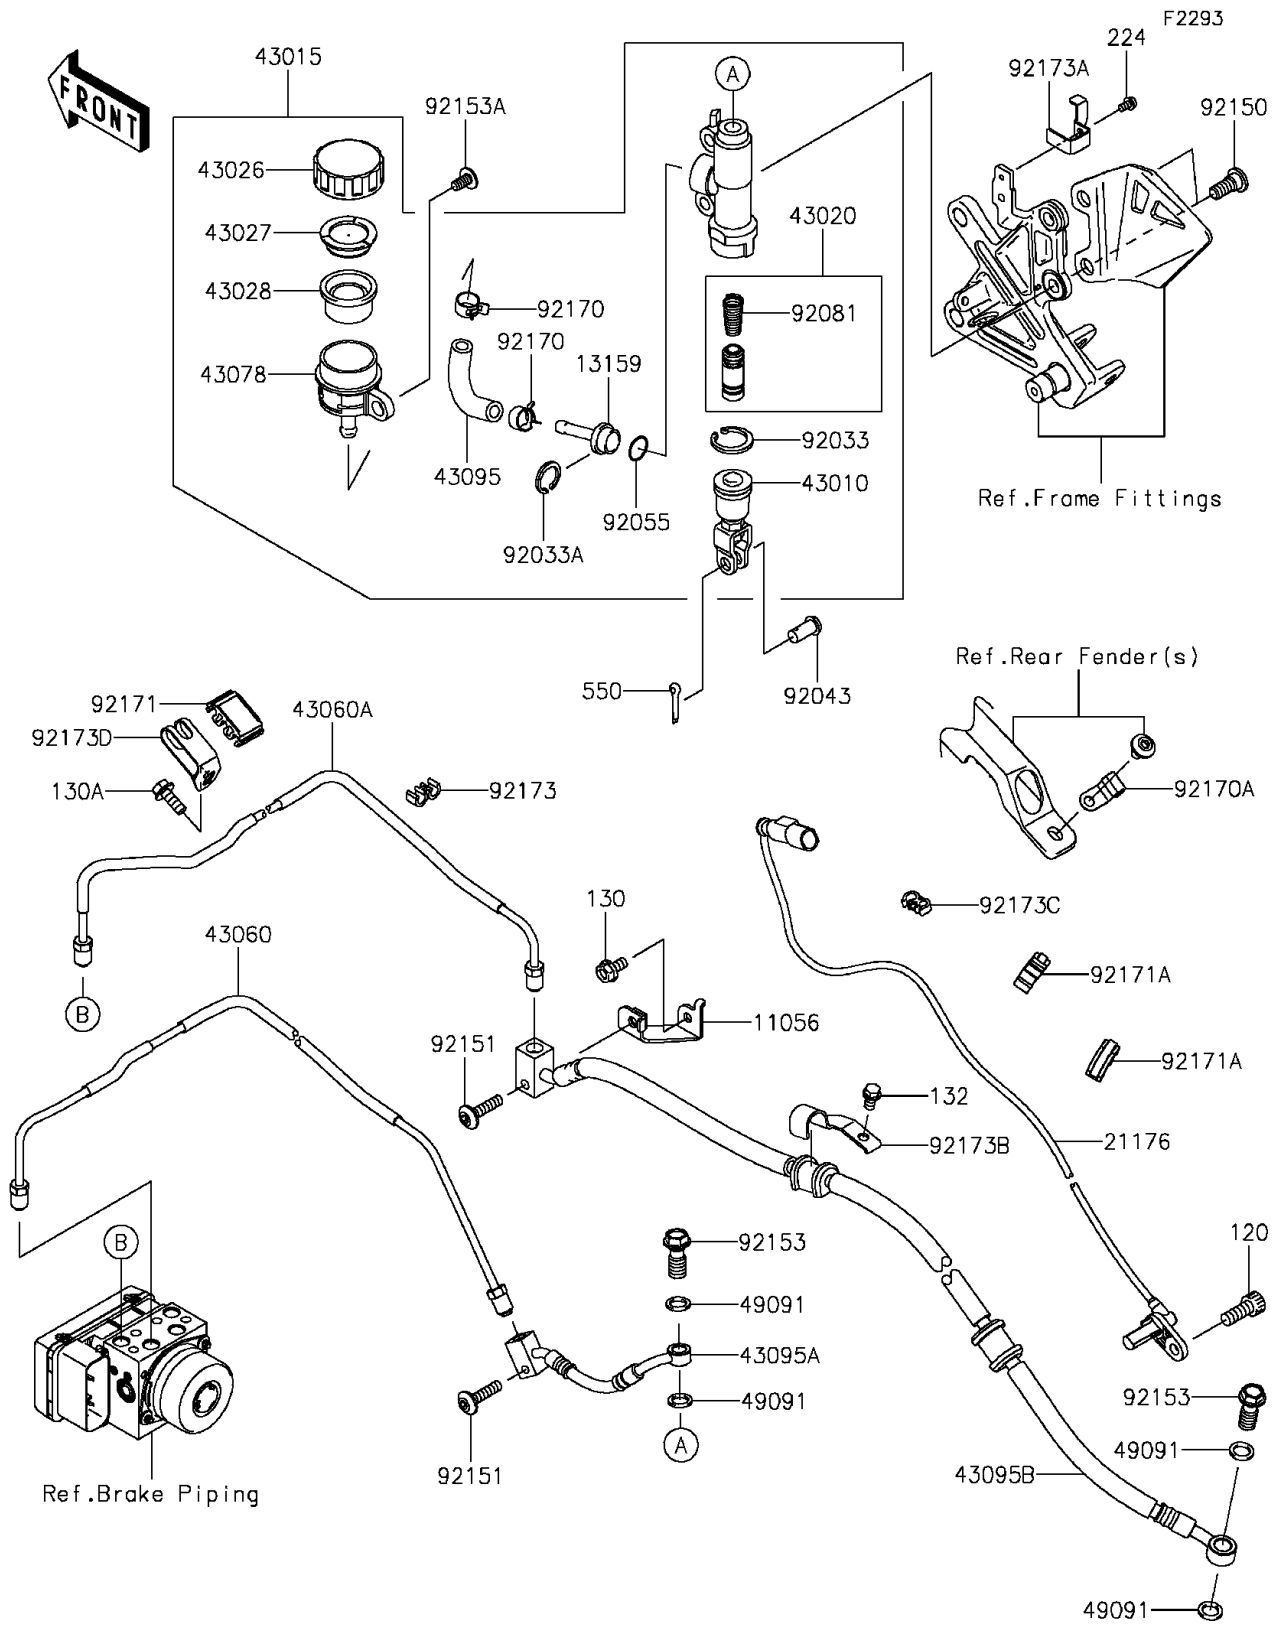

2015 Ninja® ZX™ -10R ABS 30th Anniversary Edition PARTS DIAGRA

Rear Master Cylinder

2015 Ninja® ZX™ -10R ABS 30th Anniversary Edition PARTS LIST

Rear Master Cylinder

ITEM NAME

PART NUMBER

QUANTITY
