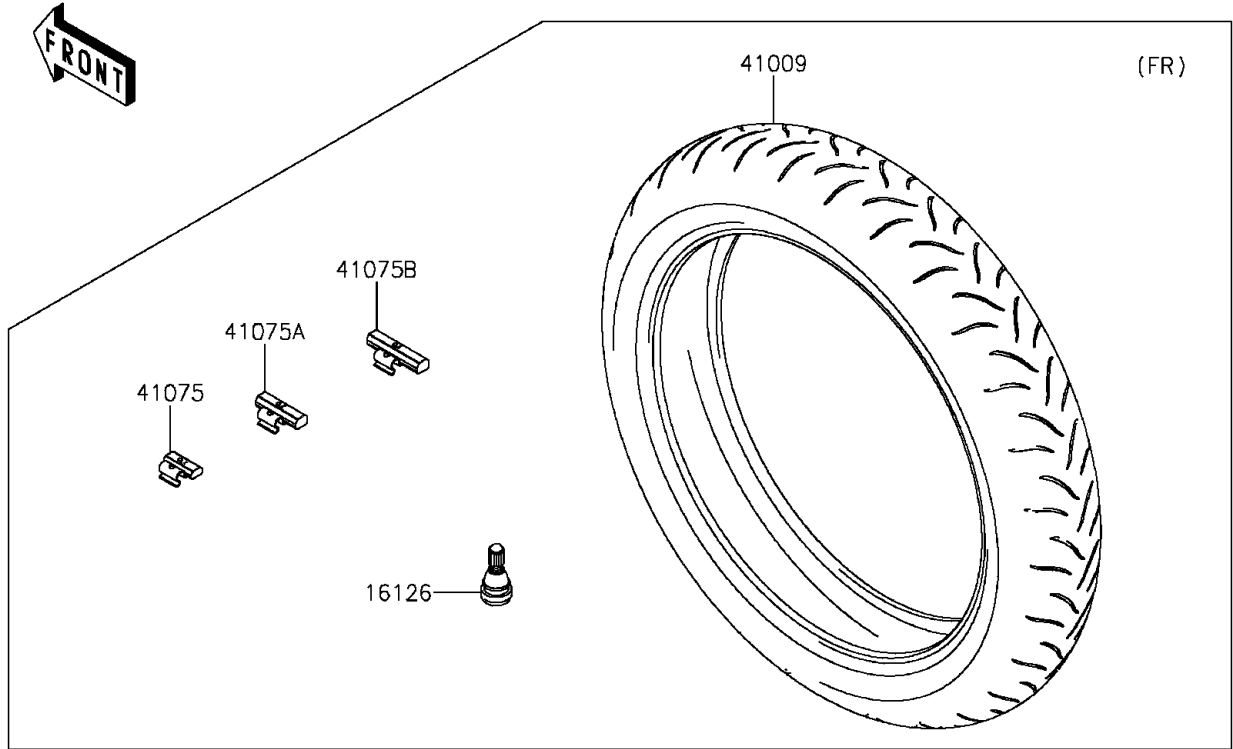

2015 Ninja® ZX™ -10R ABS 30th Anniversary Edition PARTS DIAGRA

Tires

F2210

2015 Ninja® ZX™ -10R ABS 30th Anniversary Edition PARTS LIST

Tires

ITEM NAME	PART NUMBER	QUANTITY
-----------	-------------	----------