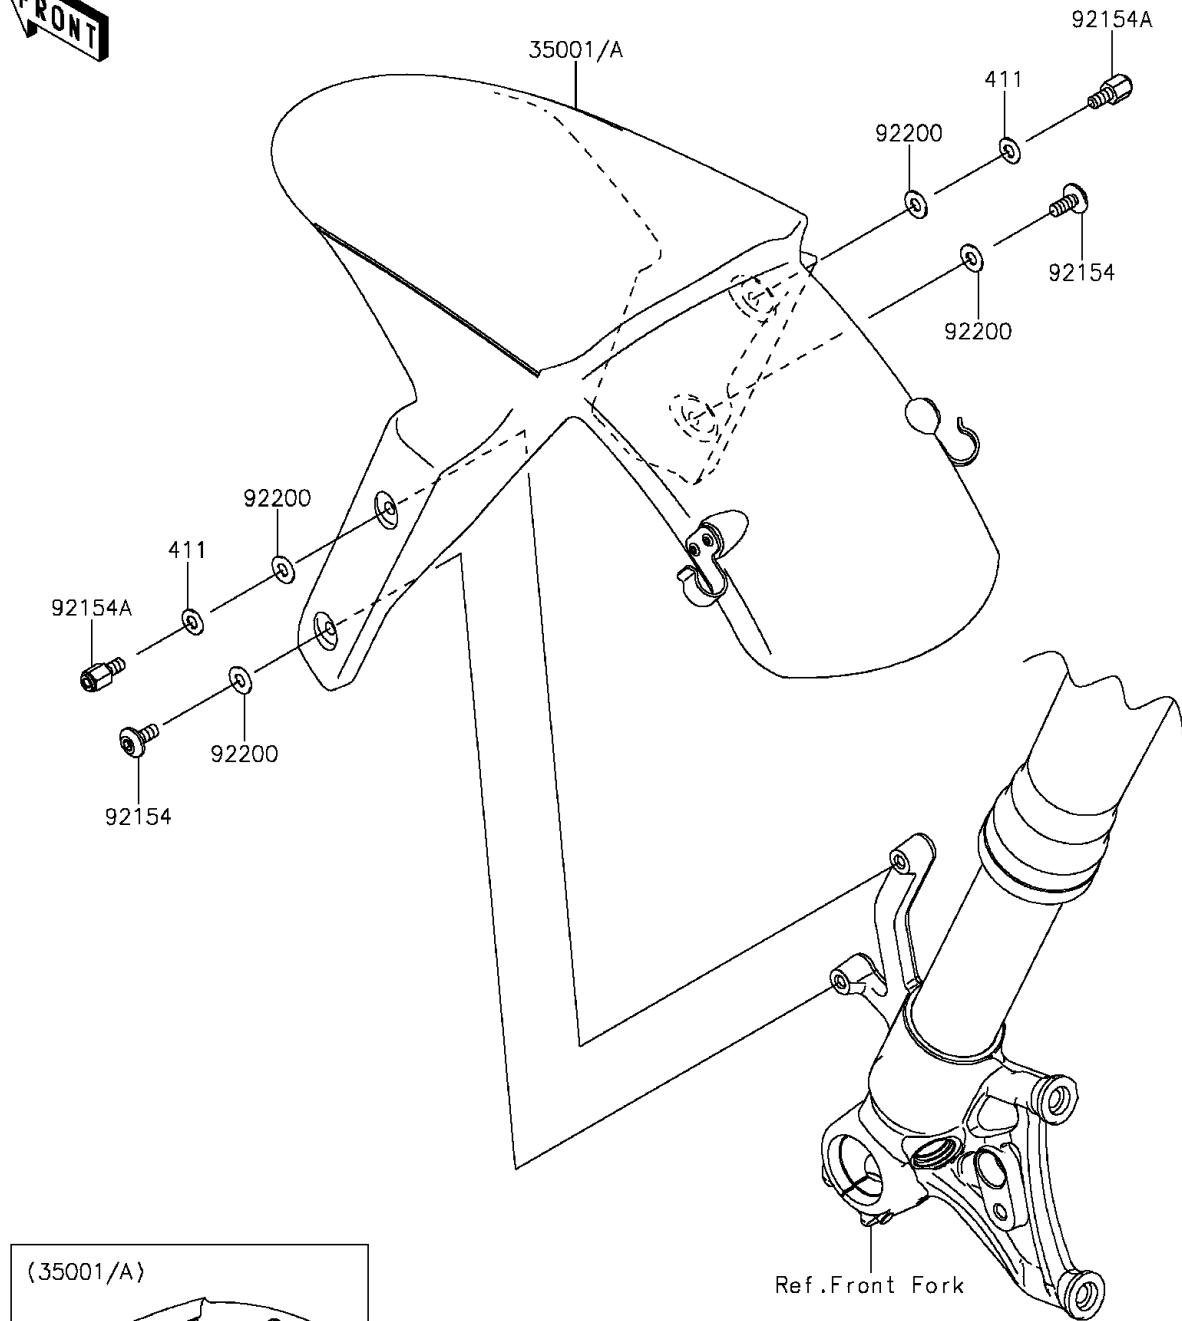

2015 Ninja® ZX™ -10R ABS 30th Anniversary Edition PARTS DIAGRA

Front Fender(s)

F2171

2015 Ninja® ZX™ -10R ABS 30th Anniversary Edition PARTS LIST

Front Fender(s)

ITEM NAME	PART NUMBER	QUANTITY
-----------	-------------	----------