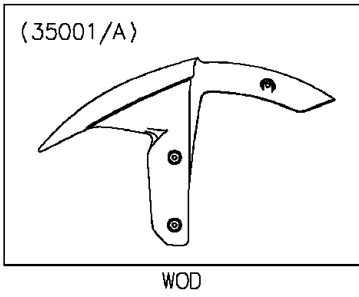

2015 Ninja® ZX™ -10R ABS 30th Anniversary Edition PARTS DIAGRA

Front Fender(s)

F2171

2015 Ninja® ZX™ -10R ABS 30th Anniversary Edition PARTS LIST

Front Fender(s)

ITEM NAME	PART NUMBER	QUANTITY
-----------	-------------	----------