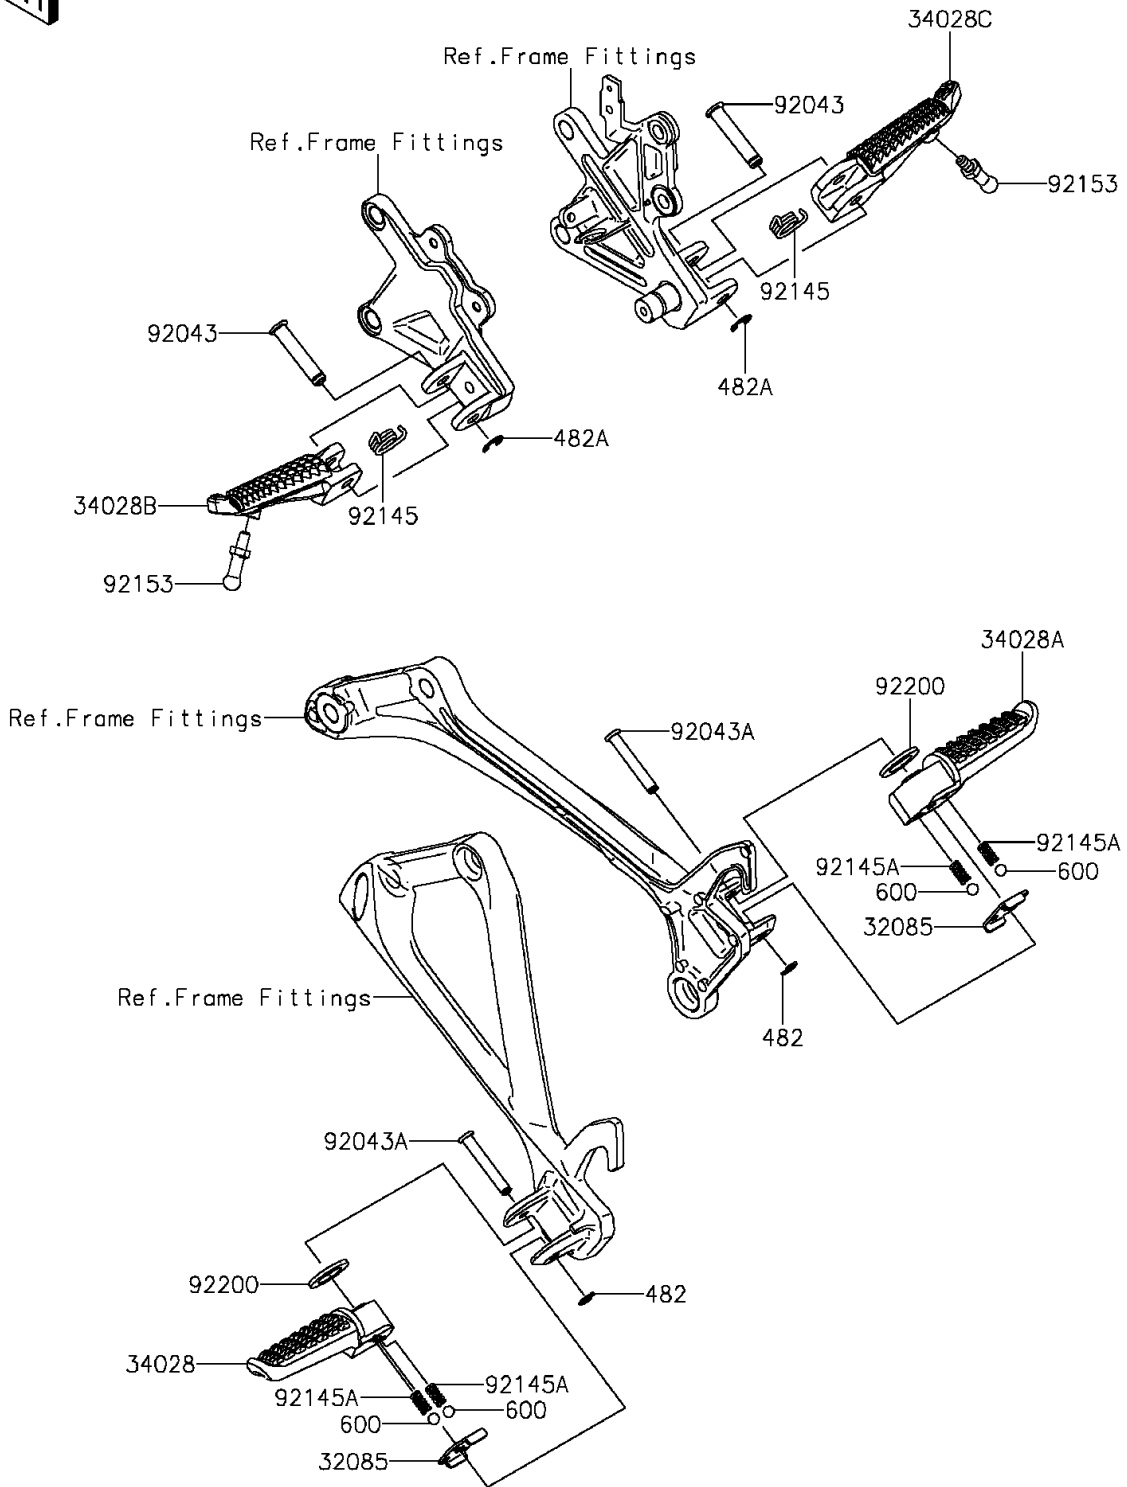

2015 Ninja® ZX™ -10R ABS 30th Anniversary Edition PARTS DIAGRA

Footrests

F2160

2015 Ninja® ZX™ -10R ABS 30th Anniversary Edition PARTS LIST

Footrests

ITEM NAME	PART NUMBER	QUANTITY
-----------	-------------	----------