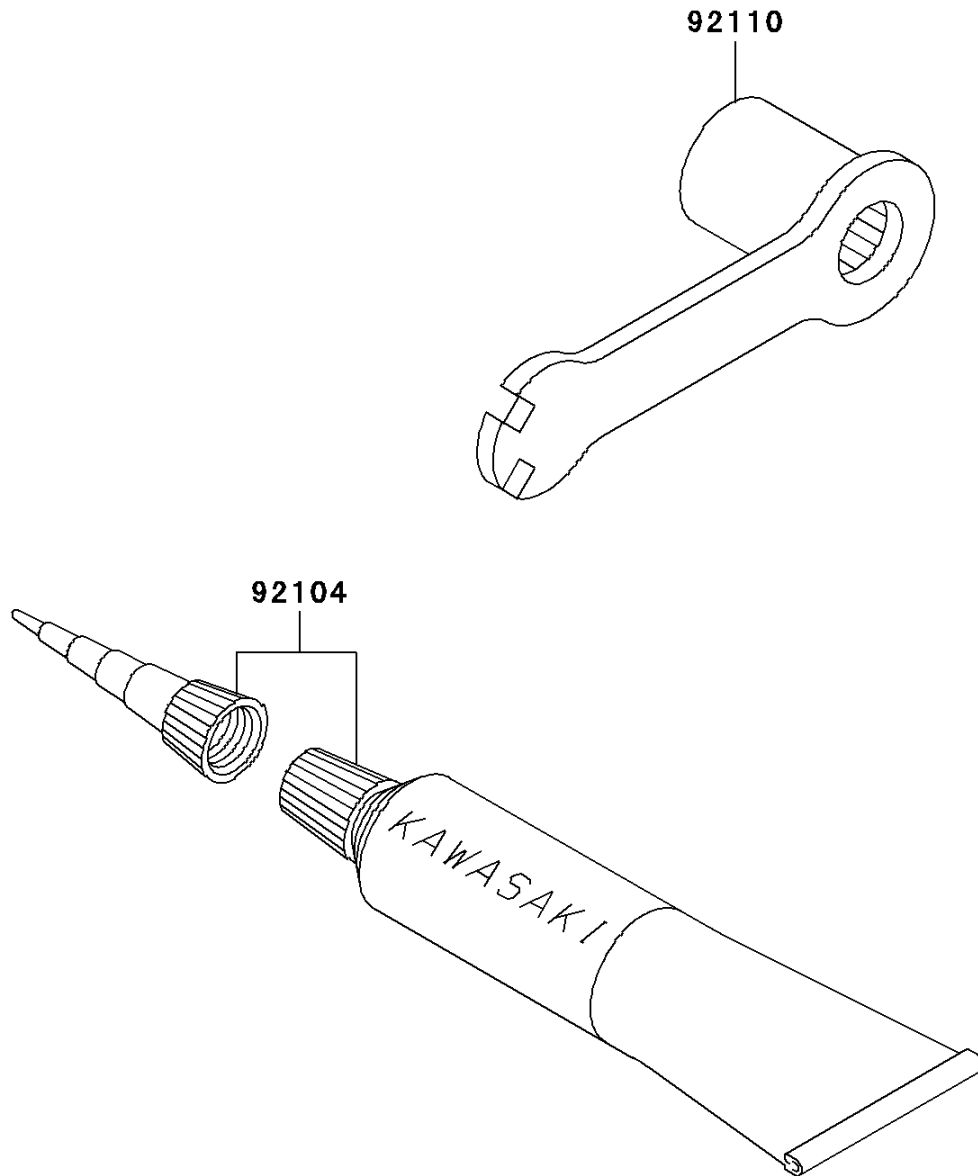

2003 KX85 PARTS DIAGRAM

Owner's Tools

F2810

2003 KX85 PARTS LIST

Owner's Tools

| ITEM NAME | PART NUMBER | QUANTITY |
|--|--------------------|-----------------|
| GASKET-LIQUID,TUBE,100G,SILVER (Ref # 92104) | 92104-002 | 1 |
| TOOL-WRENCH,BOX,21MM&SPOKE (Ref # 92110) | 92110-1119 | 1 |