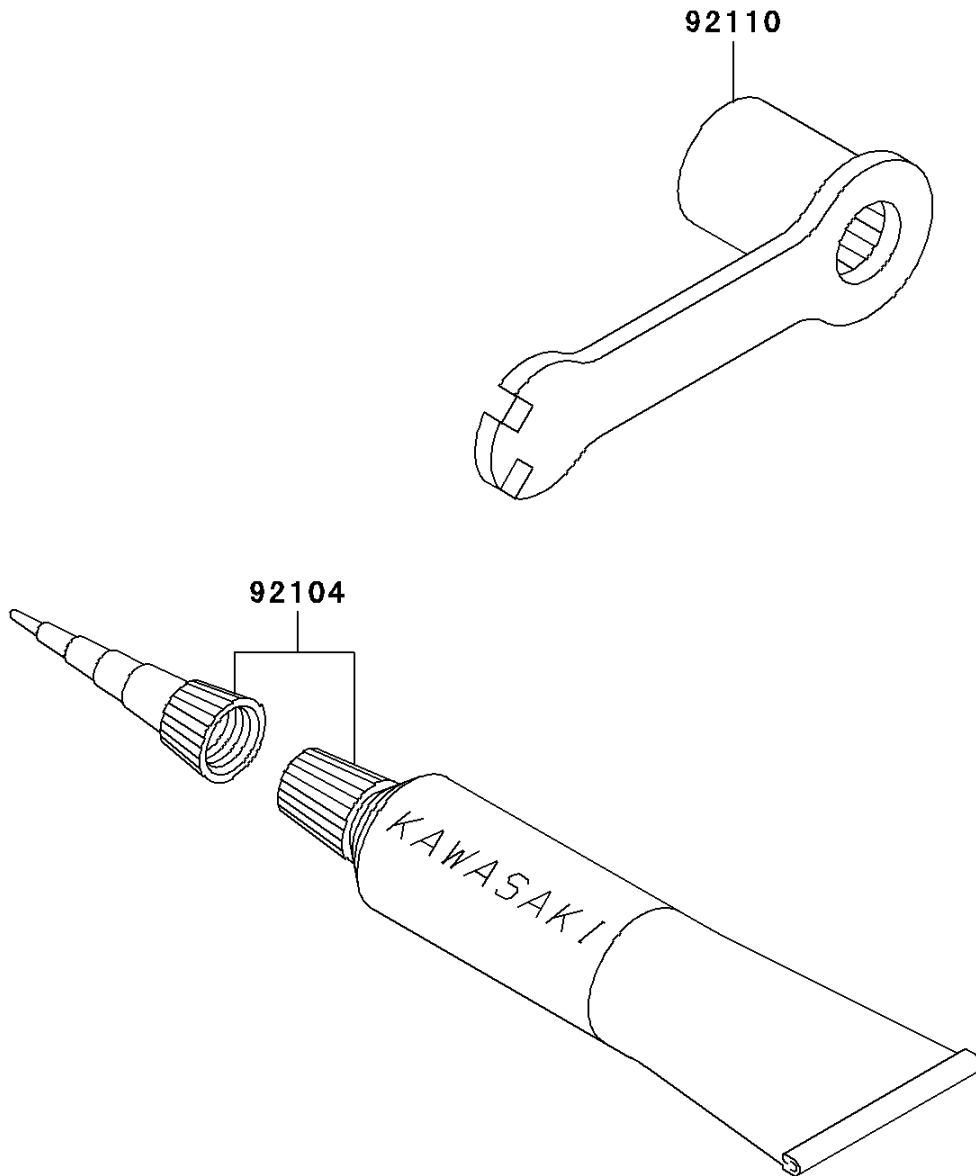

2001 KX85 PARTS DIAGRAM

Owner's Tools

F2810

2001 KX85 PARTS LIST

Owner's Tools

ITEM NAME	PART NUMBER	QUANTITY
GASKET-LIQUID,TUBE,100G,SILVER (Ref # 92104)	92104-002	1
TOOL-WRENCH,BOX,21MM&SPOKE (Ref # 92110)	92110-1119	1