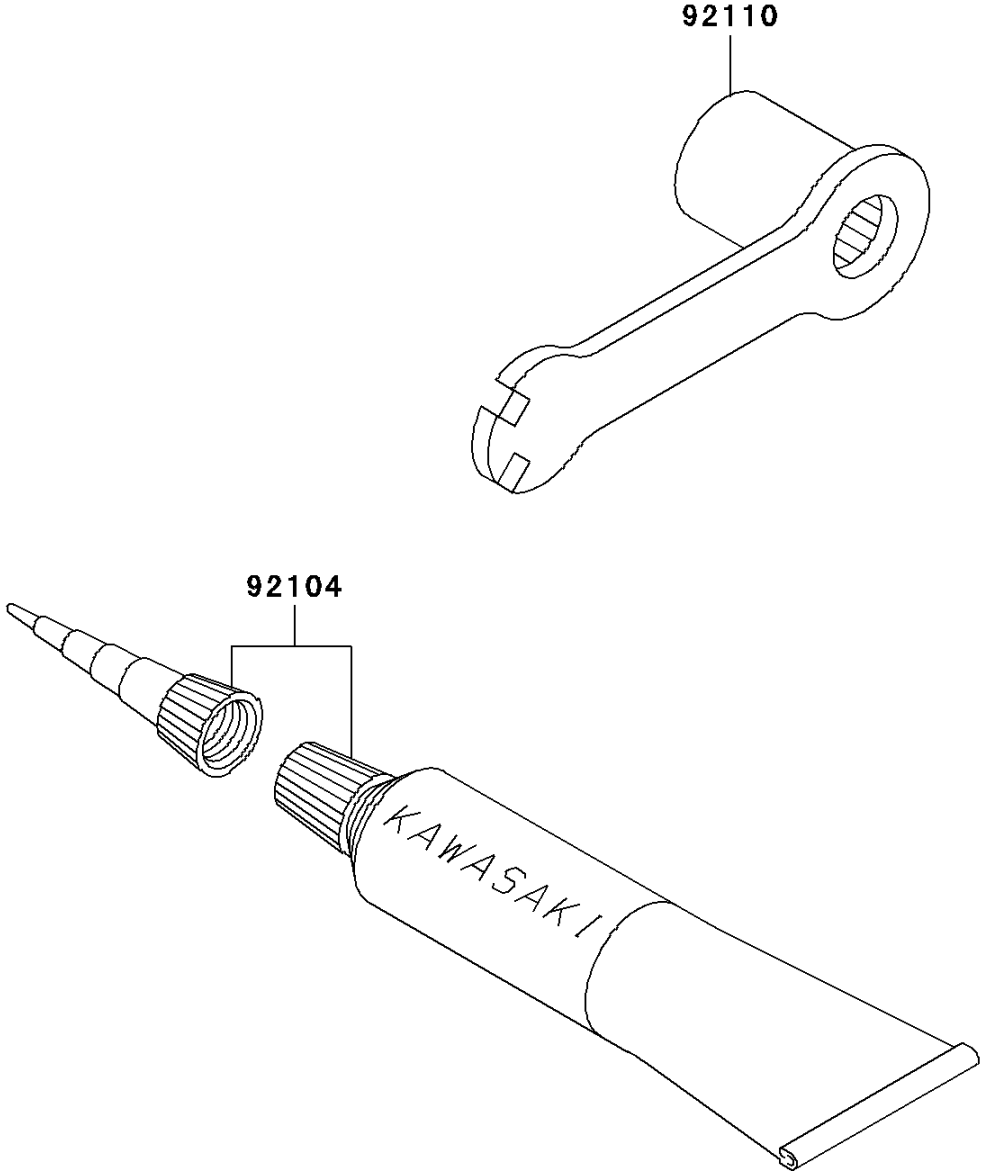

2001 KX85 PARTS DIAGRAM

Owner's Tools

F2810

2001 KX85 PARTS LIST

Owner's Tools

ITEM NAME	PART NUMBER	QUANTITY
GASKET-LIQUID,TUBE,100G,SILVER (Ref # 92104)	92104-002	1
TOOL-WRENCH,BOX,21MM&SPOKE (Ref # 92110)	92110-1119	1