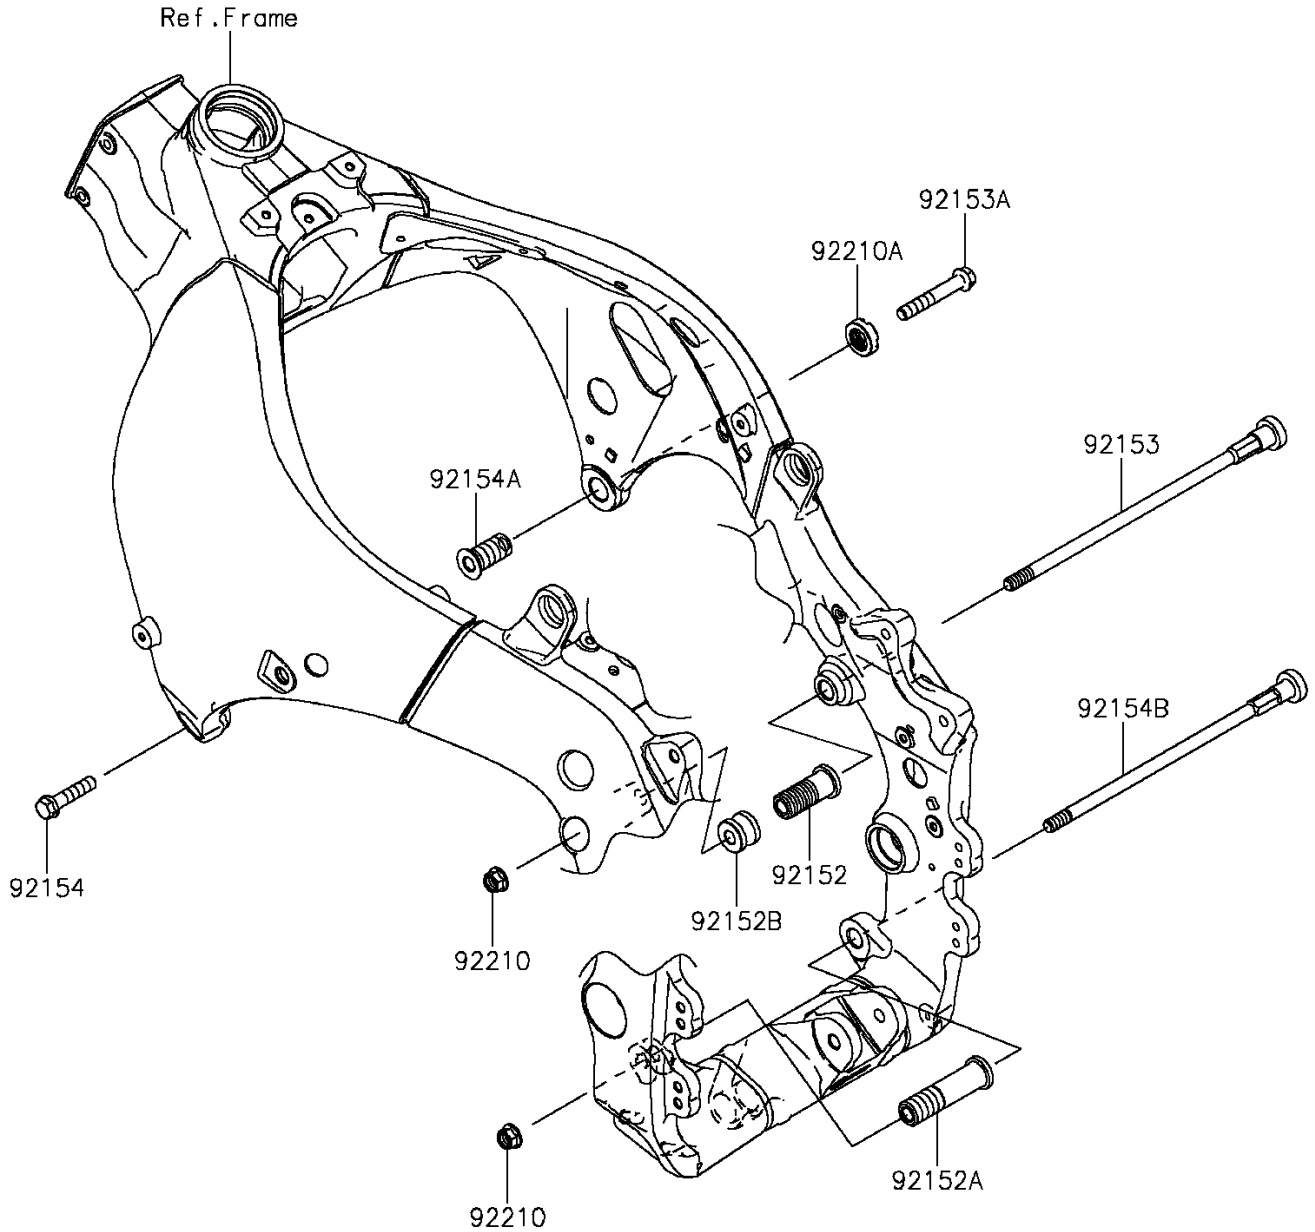

2015 Ninja® ZX™ -10R ABS 30th Anniversary Edition PARTS DIAGRA

Engine Mount

F2122

2015 Ninja® ZX™ -10R ABS 30th Anniversary Edition PARTS LIST

Engine Mount

ITEM NAME	PART NUMBER	QUANTITY
-----------	-------------	----------