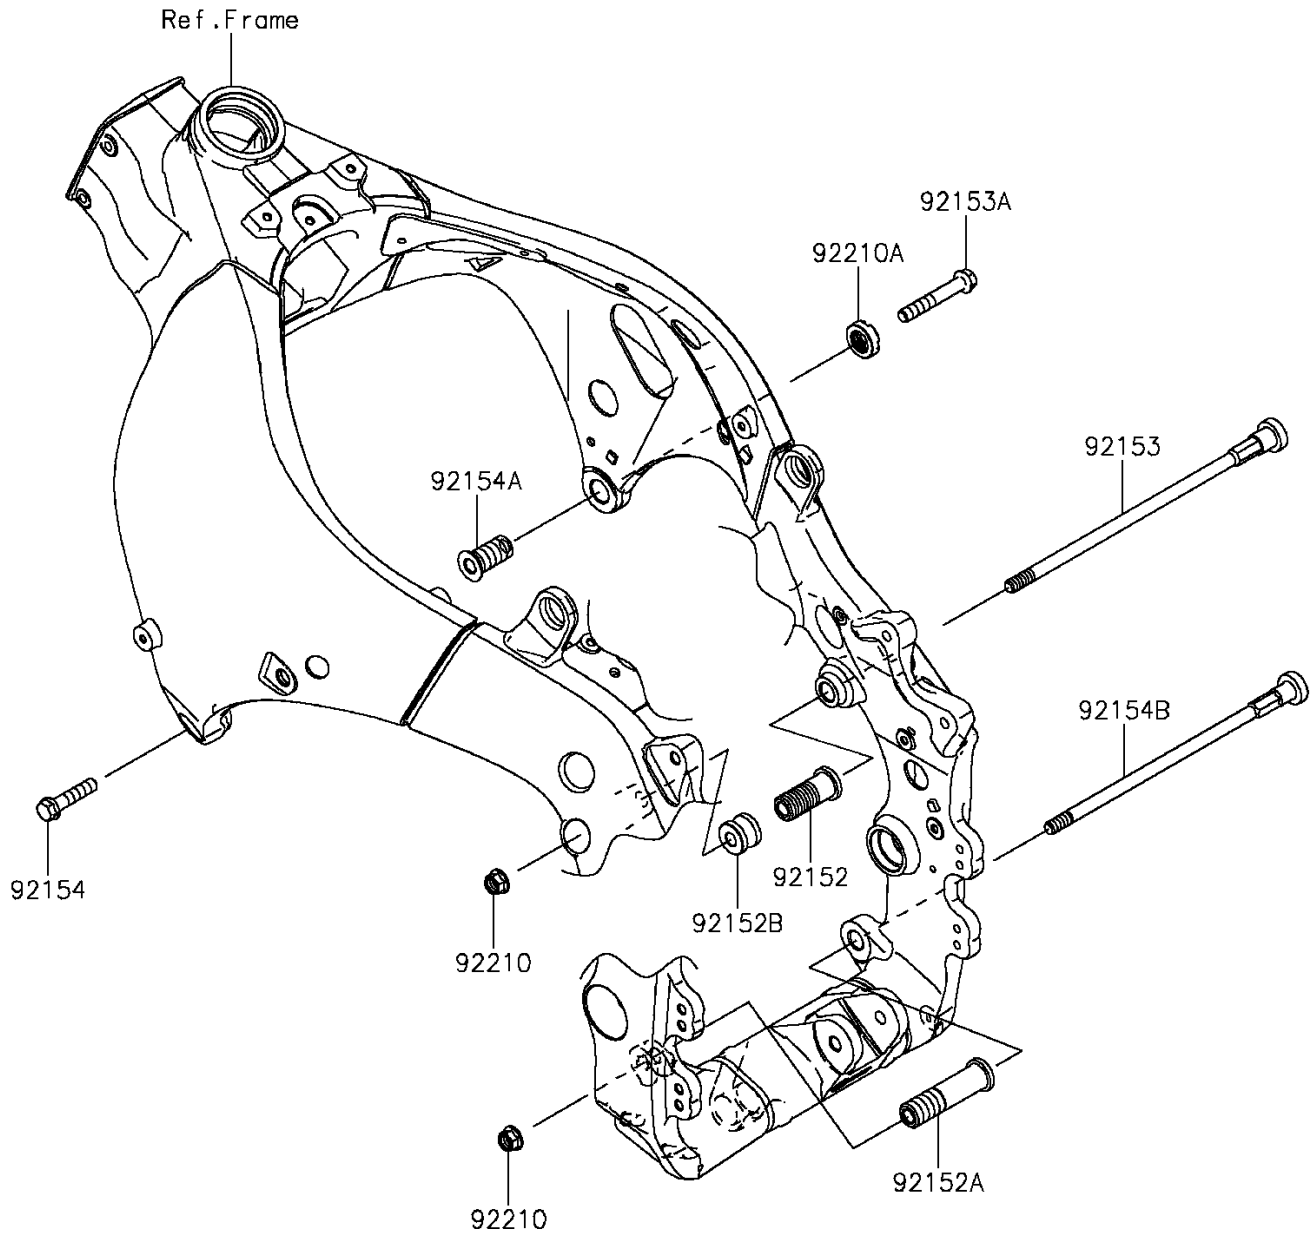

2015 Ninja® ZX™ -10R ABS 30th Anniversary Edition PARTS DIAGRA

Engine Mount

F2122

2015 Ninja® ZX™ -10R ABS 30th Anniversary Edition PARTS LIST

Engine Mount

ITEM NAME	PART NUMBER	QUANTITY
COLLAR,ENGINE MOUNT (Ref # 92152)	92152-0076	1
COLLAR,10.5X20X80 (Ref # 92152A)	92152-0860	1
COLLAR (Ref # 92152B)	92152-0984	1
BOLT,SOCKET,10X279 (Ref # 92153)	92153-1329	1
BOLT,FLANGED,10X65 (Ref # 92153A)	92153-1931	1
BOLT,FLANGED,10X40 (Ref # 92154)	92154-0094	1
BOLT,ENGINE MOUNT,18MM (Ref # 92154A)	92154-0249	1
BOLT,SOCKET,10X260 (Ref # 92154B)	92154-0386	1
NUT,LOCK,FLANGED,10MM (Ref # 92210)	92210-1139	2
NUT,CASTLE,18MM (Ref # 92210A)	92210-1390	1