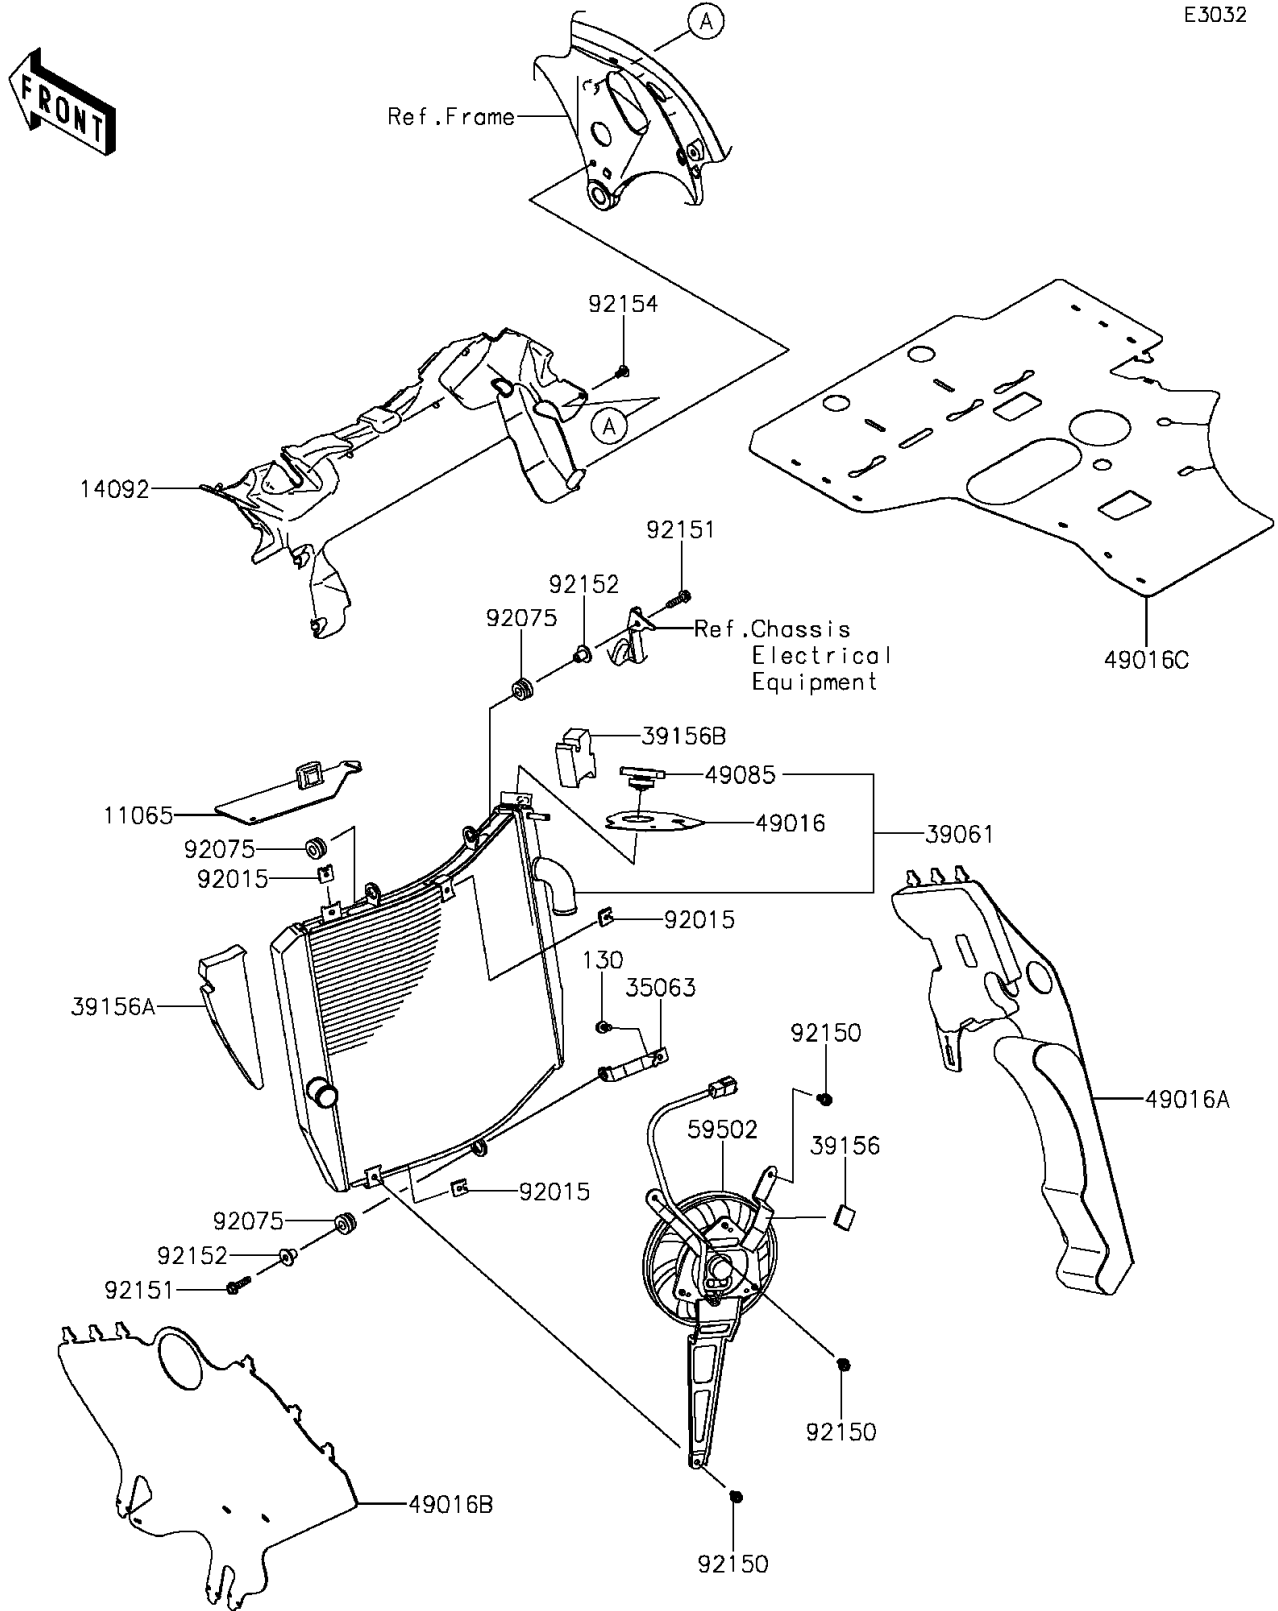

2015 Ninja® ZX™ -10R ABS 30th Anniversary Edition PARTS DIAGRA

Radiator

E3032

2015 Ninja® ZX™ -10R ABS 30th Anniversary Edition PARTS LIST

Radiator

ITEM NAME	PART NUMBER	QUANTITY
-----------	-------------	----------