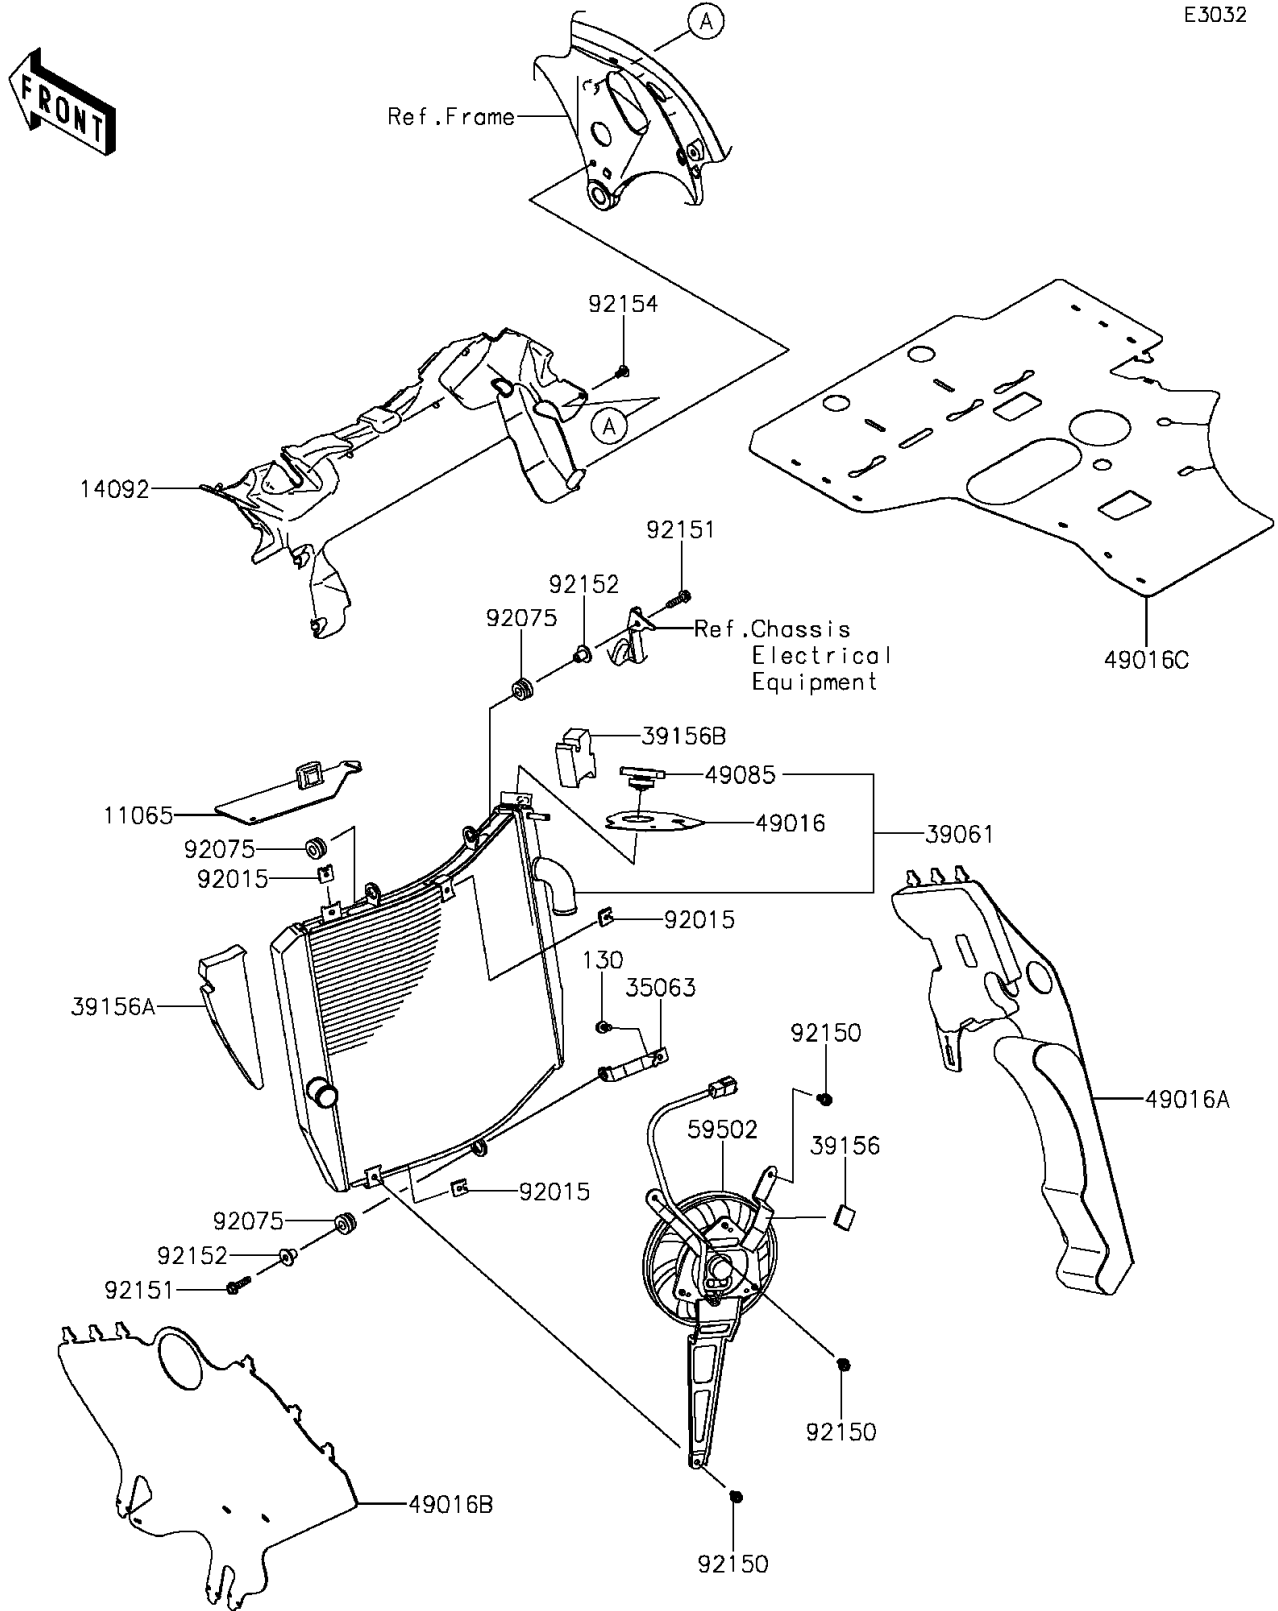

2015 Ninja® ZX™ -10R ABS 30th Anniversary Edition PARTS DIAGRA

Radiator

E3032

2015 Ninja® ZX™ -10R ABS 30th Anniversary Edition PARTS LIST

Radiator

ITEM NAME	PART NUMBER	QUANTITY
CAP (Ref # 11065)	11065-0737	1
COVER (Ref # 14092)	14092-0945	1
STAY (Ref # 35063)	35063-0701	1
RADIATOR-ASSY (Ref # 39061)	39061-0566	1
PAD (Ref # 39156)	39156-0285	1
PAD (Ref # 39156A)	39156-0669	1
PAD (Ref # 39156B)	39156-0671	1
COVER-SEAL (Ref # 49016)	49016-0085	1
COVER-SEAL,ENGINE RH (Ref # 49016A)	49016-0567	1
COVER-SEAL,ENGINE LH (Ref # 49016B)	49016-0569	1
COVER-SEAL (Ref # 49016C)	49016-0576	1
CAP-ASSY-PRESSURE (Ref # 49085)	49085-1078	1
FAN-ASSY (Ref # 59502)	59502-0574	1
NUT (Ref # 92015)	92015-1487	3
DAMPER,RUBBER (Ref # 92075)	92075-1123	3
BOLT,6X12 (Ref # 92150)	92150-1186	3
BOLT,FLANGED,6X25 (Ref # 92151)	92151-1225	2
COLLAR (Ref # 92152)	92152-1074	2
BOLT,SOCKET,6X12 (Ref # 92154)	92154-0204	1
BOLT-FLANGED,6X14 (Ref # 130)	130BA0614	1