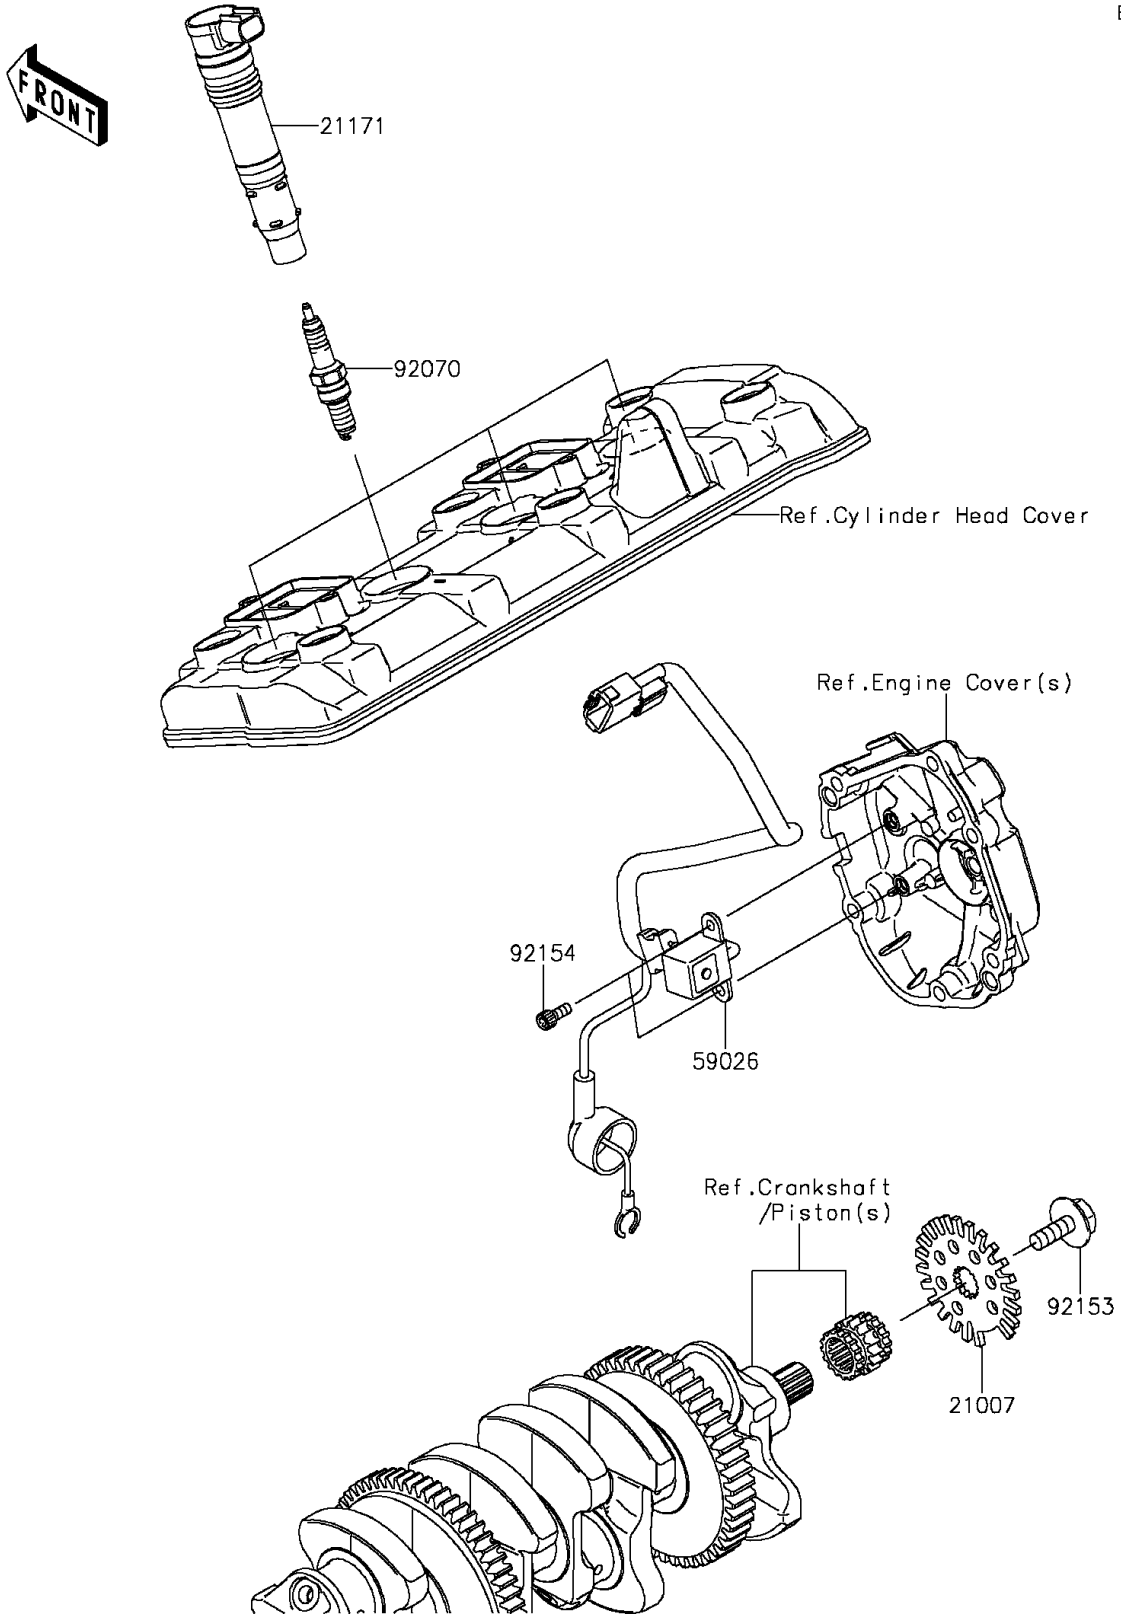

2015 Ninja® ZX™ -10R ABS 30th Anniversary Edition PARTS DIAGRA

Ignition System

E1830

2015 Ninja® ZX™ -10R ABS 30th Anniversary Edition PARTS LIST

Ignition System

| ITEM NAME | PART NUMBER | QUANTITY |
|--------------------------------------|-------------|----------|
| ROTOR,PULSING (Ref # 21007) | 21007-0019 | 1 |
| COIL-ASSY-IGNITION (Ref # 21171) | 21171-0029 | 4 |
| COIL-PULSING (Ref # 59026) | 59026-0035 | 1 |
| PLUG-SPARK,CR9EIA(NGK) (Ref # 92070) | 92070-0014 | 4 |
| BOLT,FLANGED,8X23 (Ref # 92153) | 92153-0549 | 1 |
| BOLT,SOCKET,5X12 (Ref # 92154) | 92154-0503 | 2 |