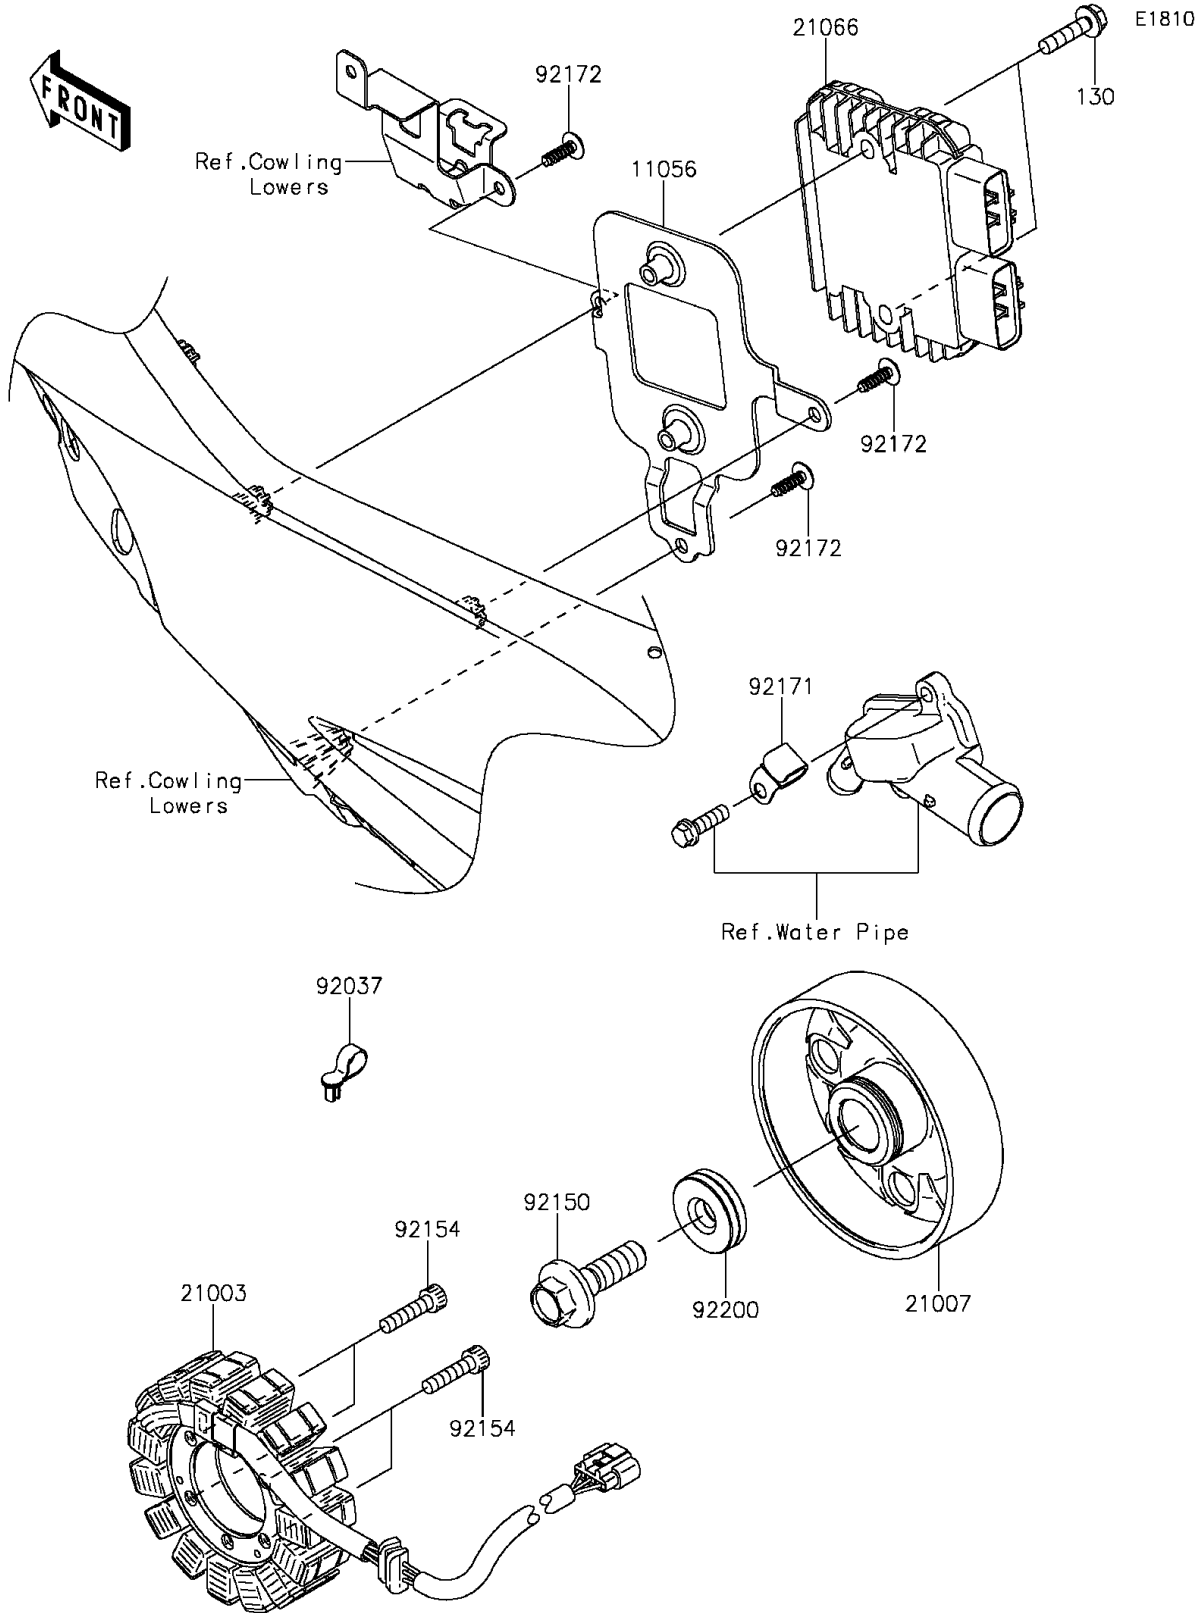

# 2015 Ninja® ZX™ -10R ABS 30th Anniversary Edition PARTS DIAGRA

Generator

# 2015 Ninja® ZX™ -10R ABS 30th Anniversary Edition PARTS LIST

Generator

ITEM NAME	PART NUMBER	QUANTITY
-----------	-------------	----------