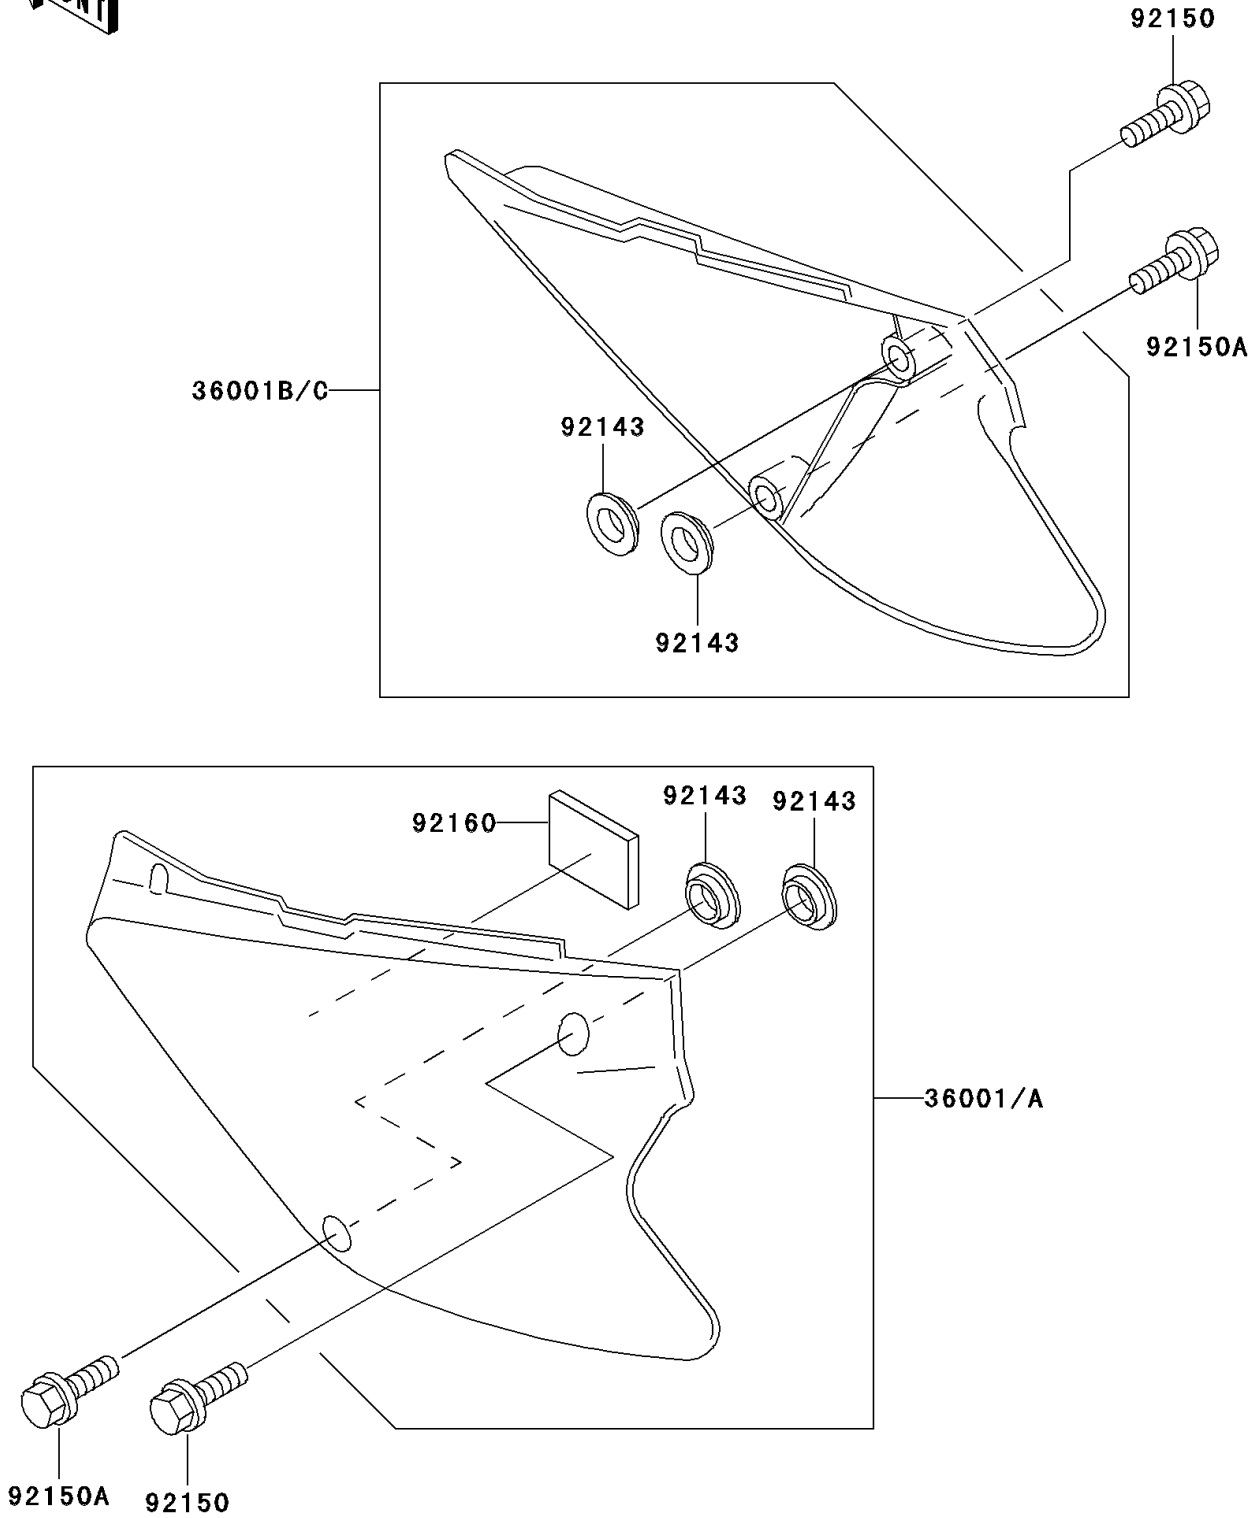

2003 KX85 PARTS DIAGRAM

Side Covers

F2611

2003 KX85 PARTS LIST

Side Covers

ITEM NAME	PART NUMBER	QUANTITY
COVER-SIDE,LH,S.WHITE (Ref # 36001)	36001-1584-266	1
COVER-SIDE,RH,S.WHITE (Ref # 36001B)	36001-1585-266	1
COLLAR (Ref # 92143)	92143-1196	4
BOLT,6X20 (Ref # 92150)	92150-1339	2
BOLT,6X14 (Ref # 92150A)	92150-1340	2
DAMPER (Ref # 92160)	92160-1899	1